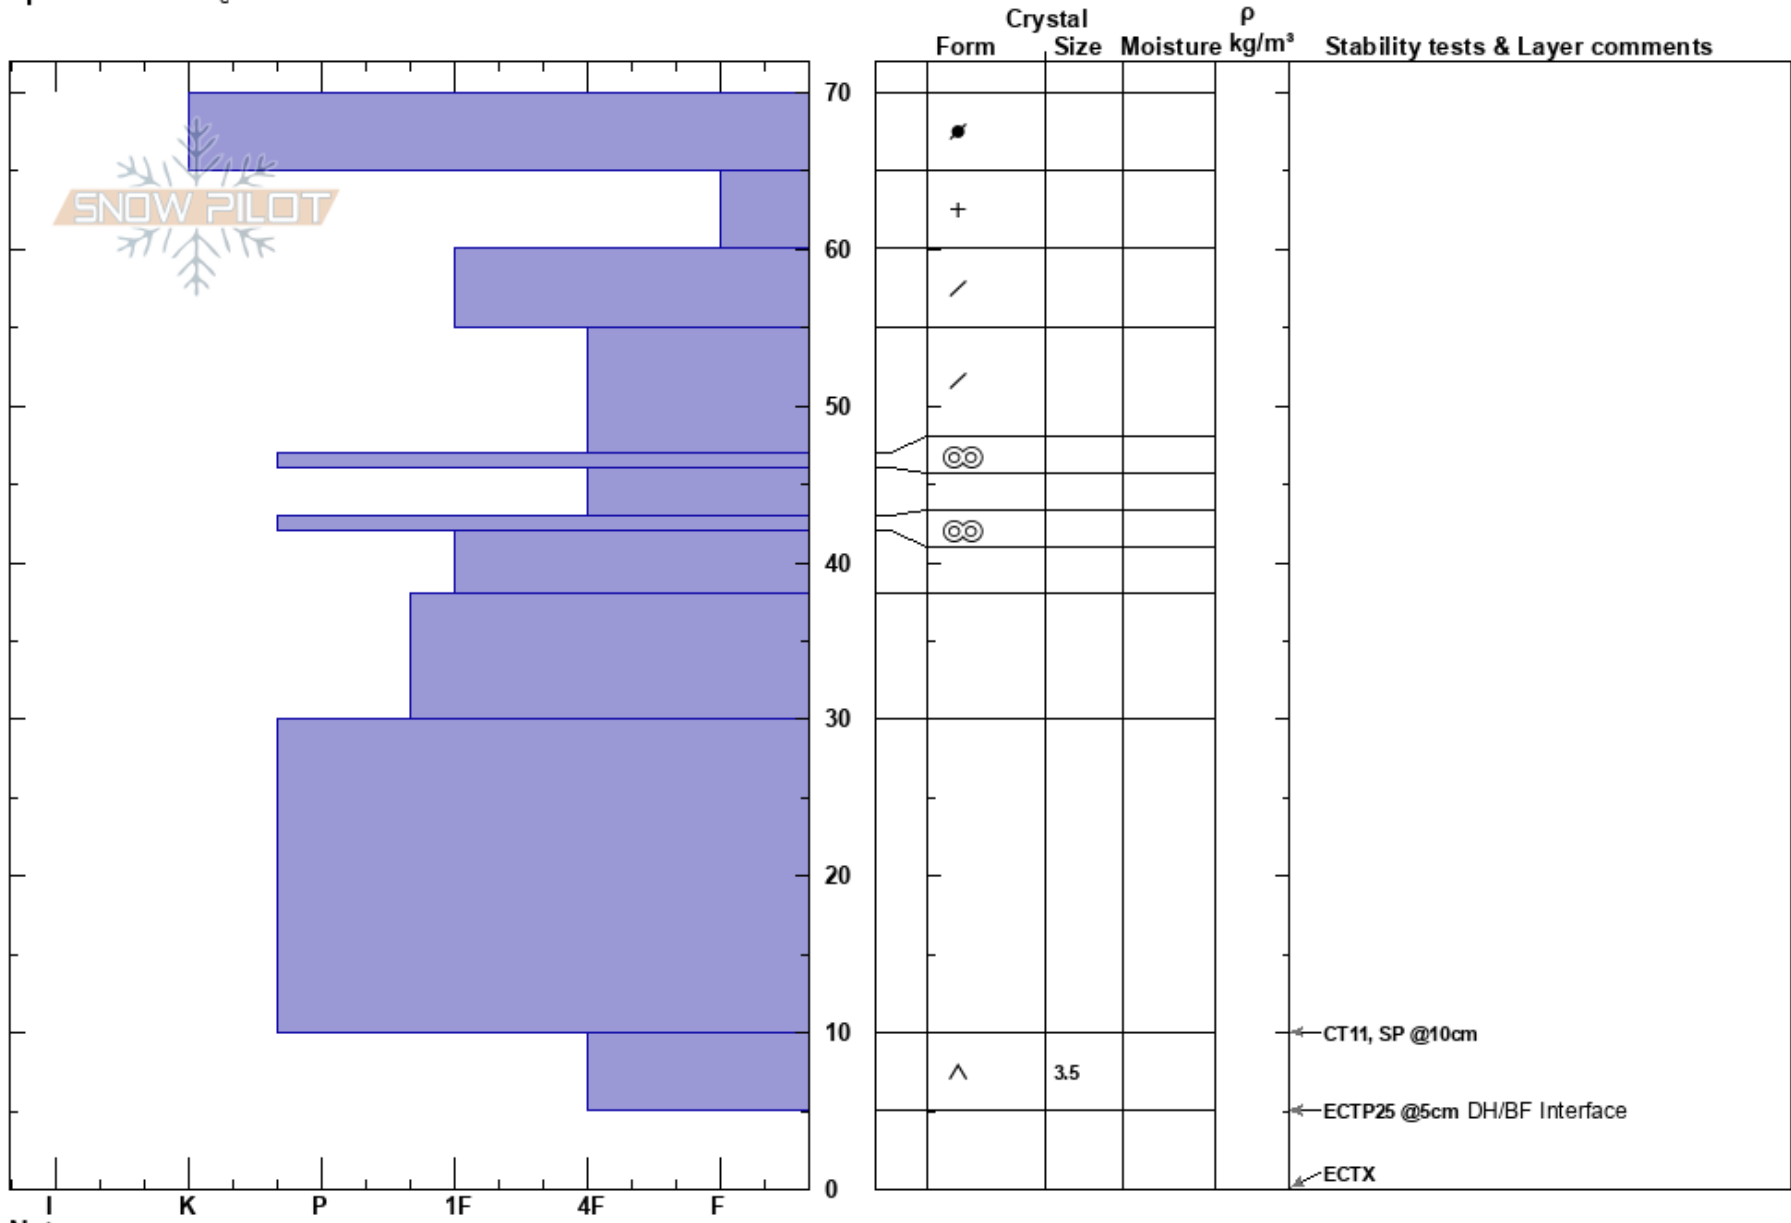

Tenderfoot Ridge
Kenai Mountains
AK
Elevation: 3100 ft
Aspect: N
Specifics: Cracking

Jordan Haffener
12/22/2017 - 3:00pm
Co-ord: 60.62982N, -149.47011W
Slope Angle: 30°
Wind Loading: yes

Stability: HS:70
Air Temperature: -6°C PF:12
Sky Cover: BKN
Precipitation: NO
Wind: N Moderate
Layer Notes: 10-5cm: Problematic layer

Notes: