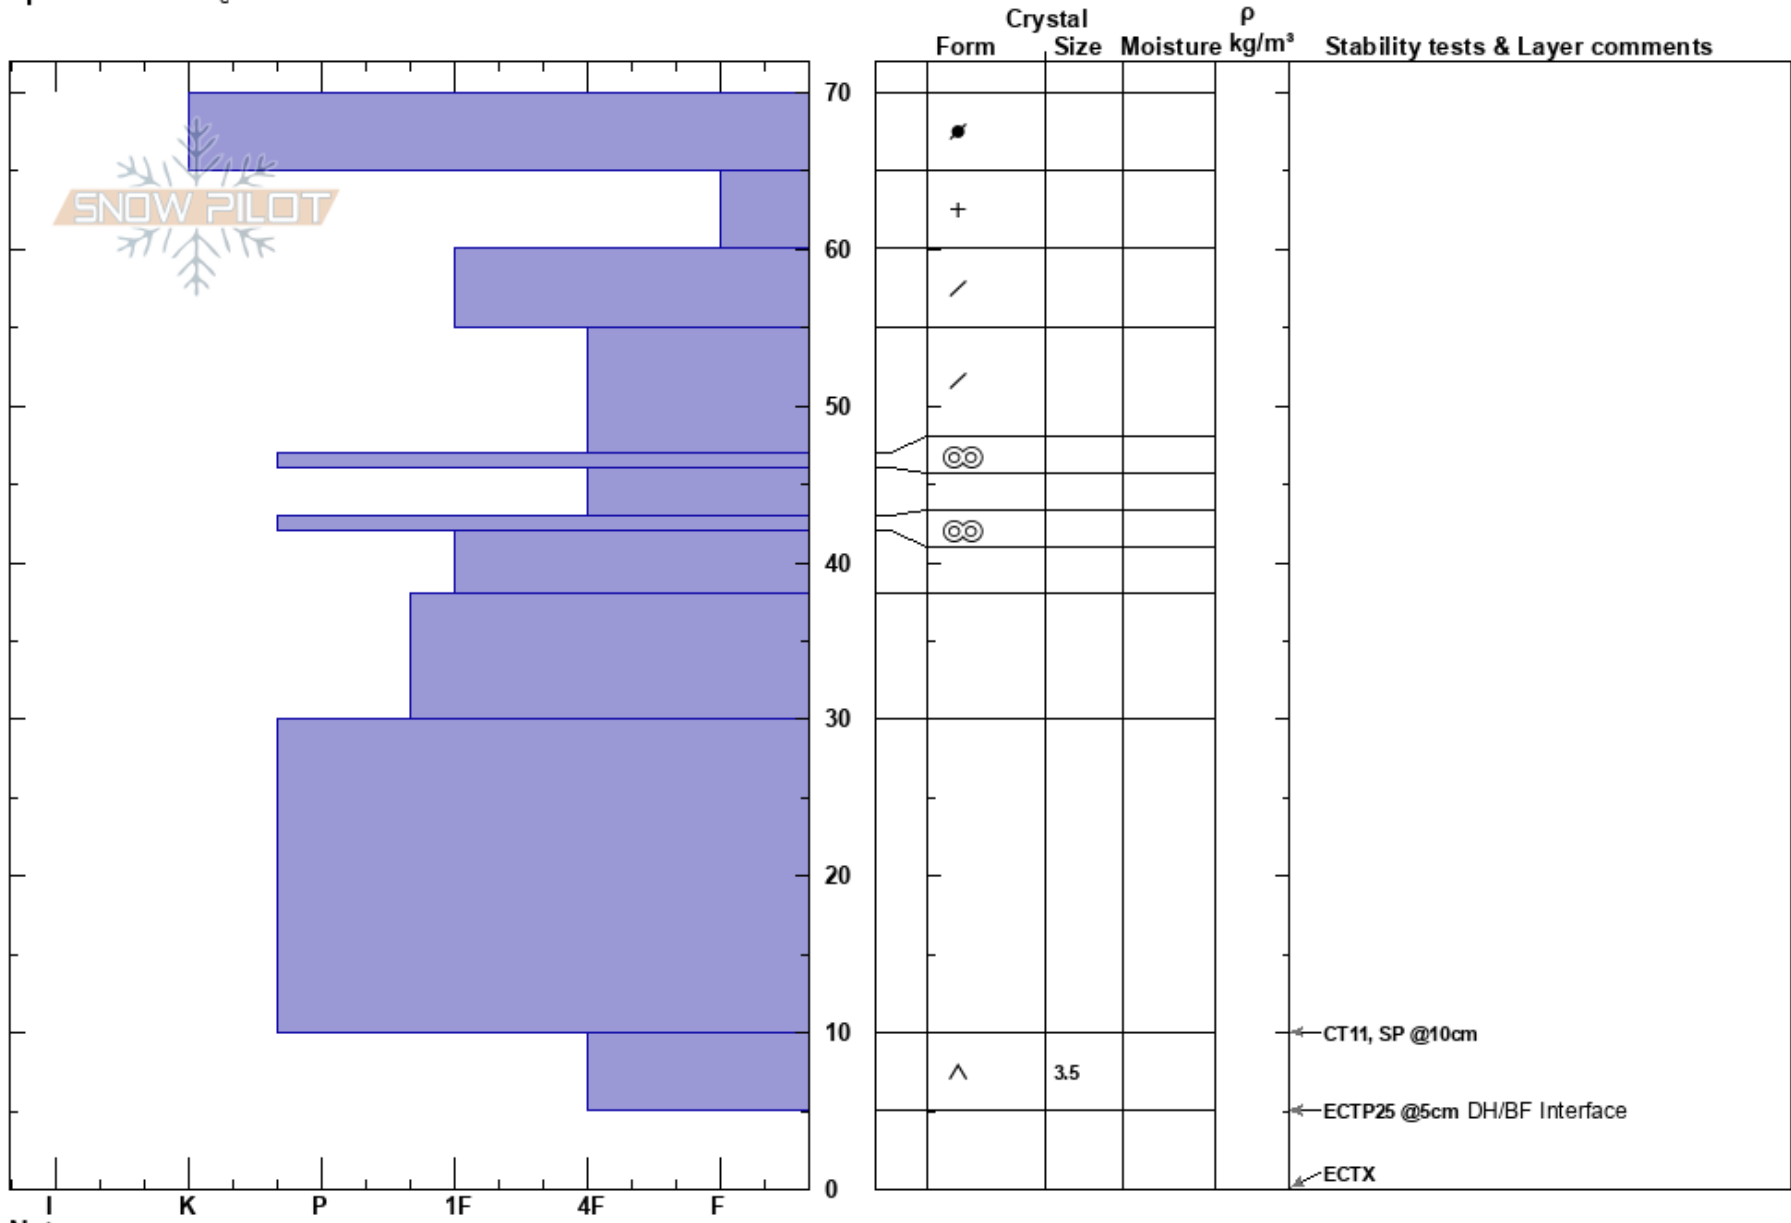

Tenderfoot Ridge  
 Kenai Mountains  
 AK  
 Elevation: 3100 ft  
 Aspect: N  
 Specifics: Cracking

Jordan Haffener  
 12/22/2017 - 3:00pm  
 Co-ord: 60.62982N, -149.47011W  
 Slope Angle: 30°  
 Wind Loading: yes

Stability: HS:70  
 Air Temperature: -6°C PF:12  
 Sky Cover: BKN  
 Precipitation: NO  
 Wind: N Moderate  
 Layer Notes: 10-5cm: Problematic layer

Notes: