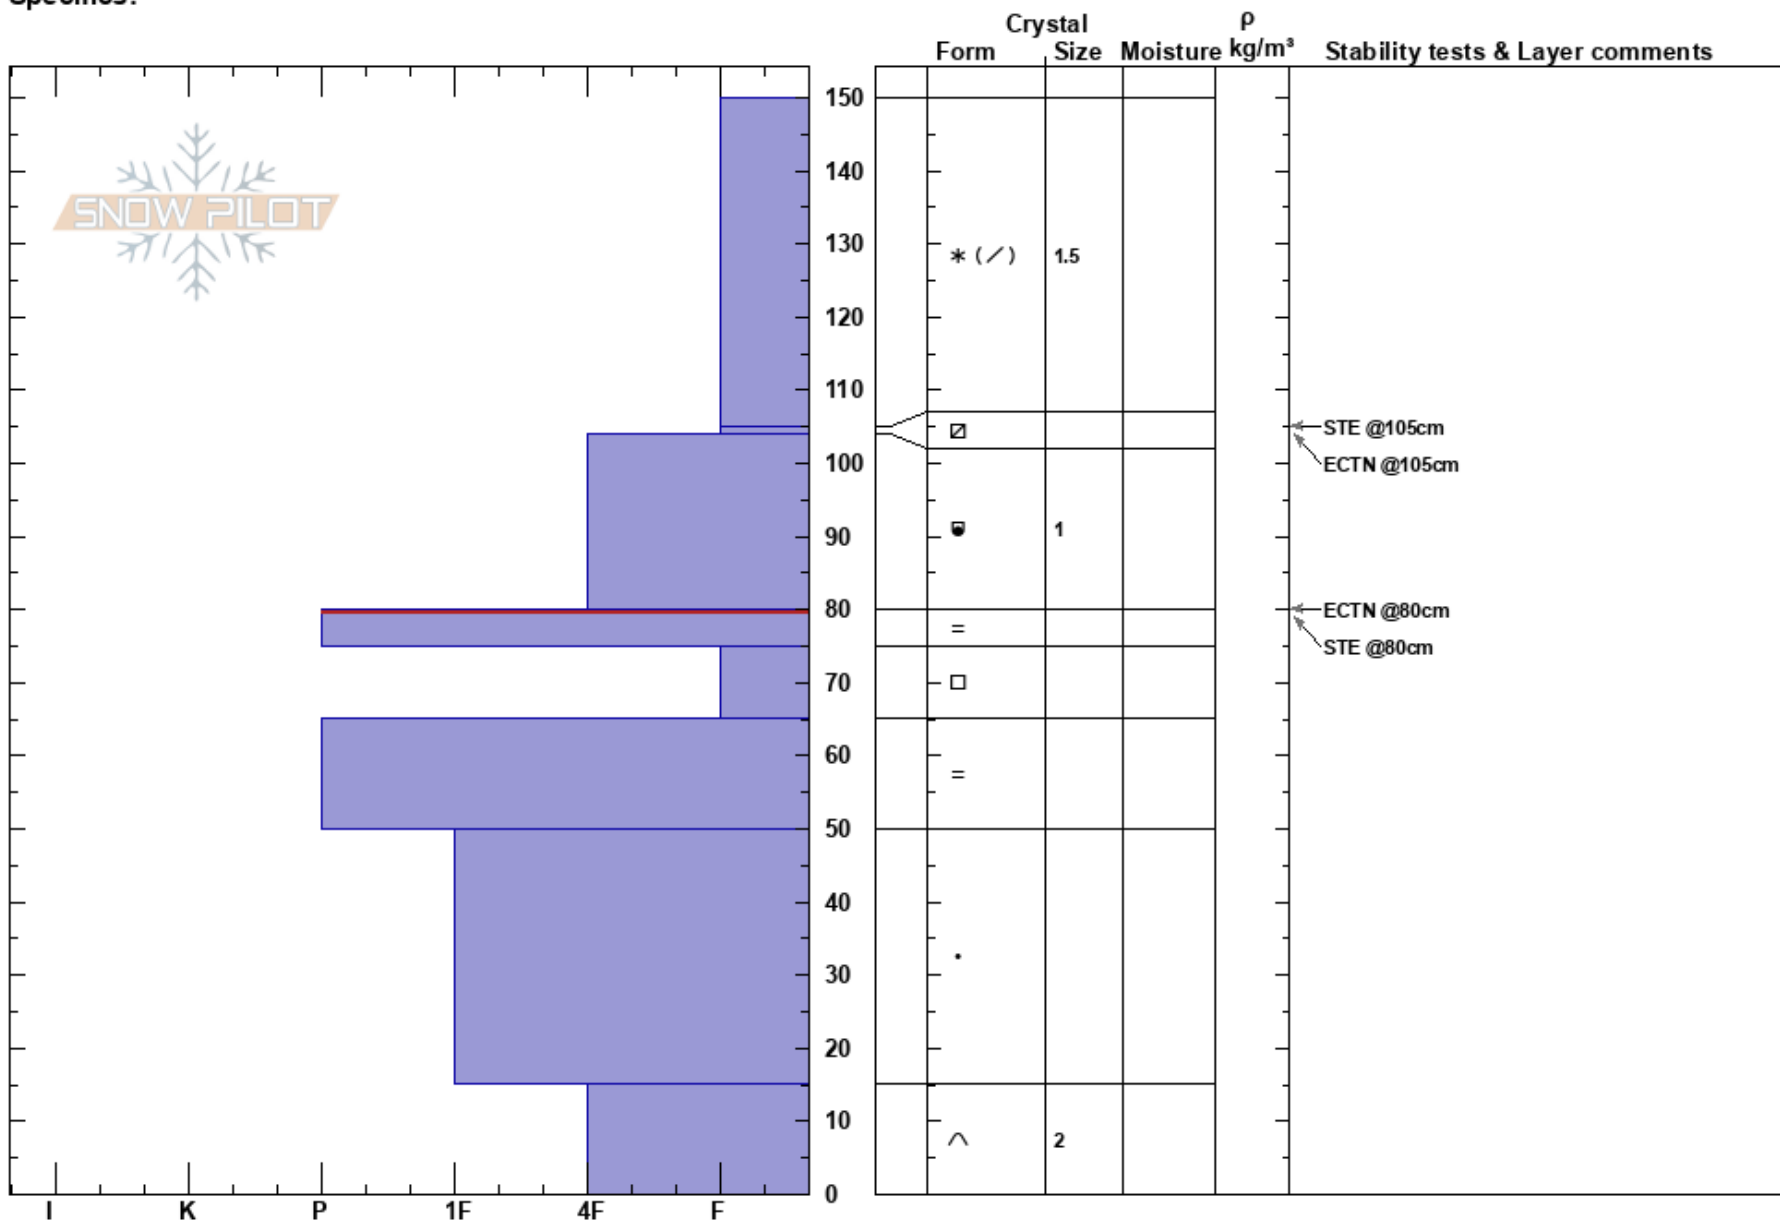

S.forkDarby/Swan
 Teton Range
 WY
 Elevation: 9940 ft
 Aspect: 270°
 Specifics:

Nat Murphy
 12/21/2017 - 12:00pm
 Co-ord: 12T 504561W 4836094N
 Slope Angle: 30°
 Wind Loading:

Stability: **HS:150**
 Air Temperature: -9°C **PF:60** 80-75cm:Problematic layer
 Sky Cover:
 Precipitation: NO
 Wind:

Layer Notes:

Notes: Late November turkey crust facet sandwich was buried deeper here than most places on tour.