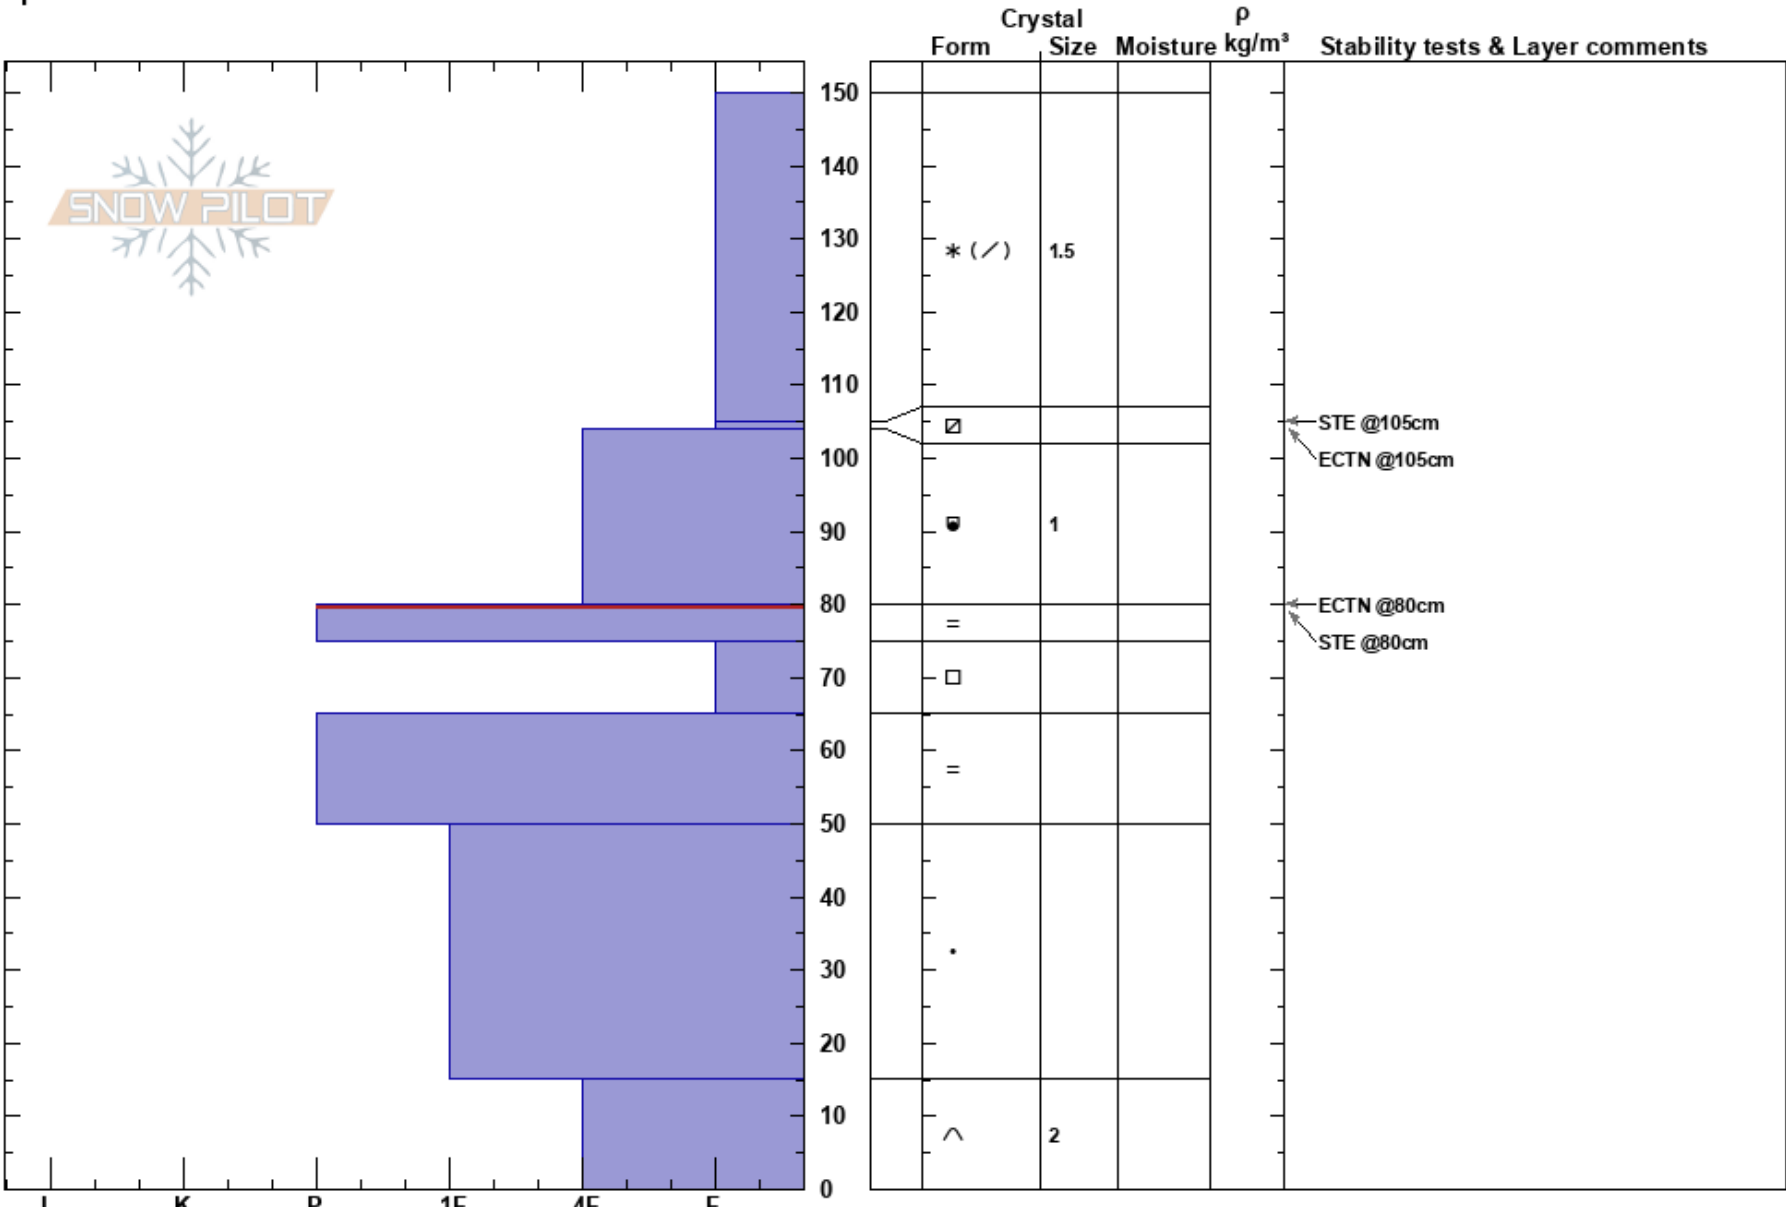

S.forkDarby/Swan
 Teton Range
 WY
 Elevation: 9940 ft
 Aspect: 270°
 Specifics:

Nat Murphy
 12/21/2017 - 12:00pm
 Co-ord: 12T 504561W 4836094N
 Slope Angle: 30°
 Wind Loading:

Stability: **HS:150**
 Air Temperature: -9°C **PF:60** 80-75cm:Problematic layer
 Sky Cover:
 Precipitation: NO
 Wind:

Layer Notes:

Notes: Late November turkey crust facet sandwich was buried deeper here than most places on tour.