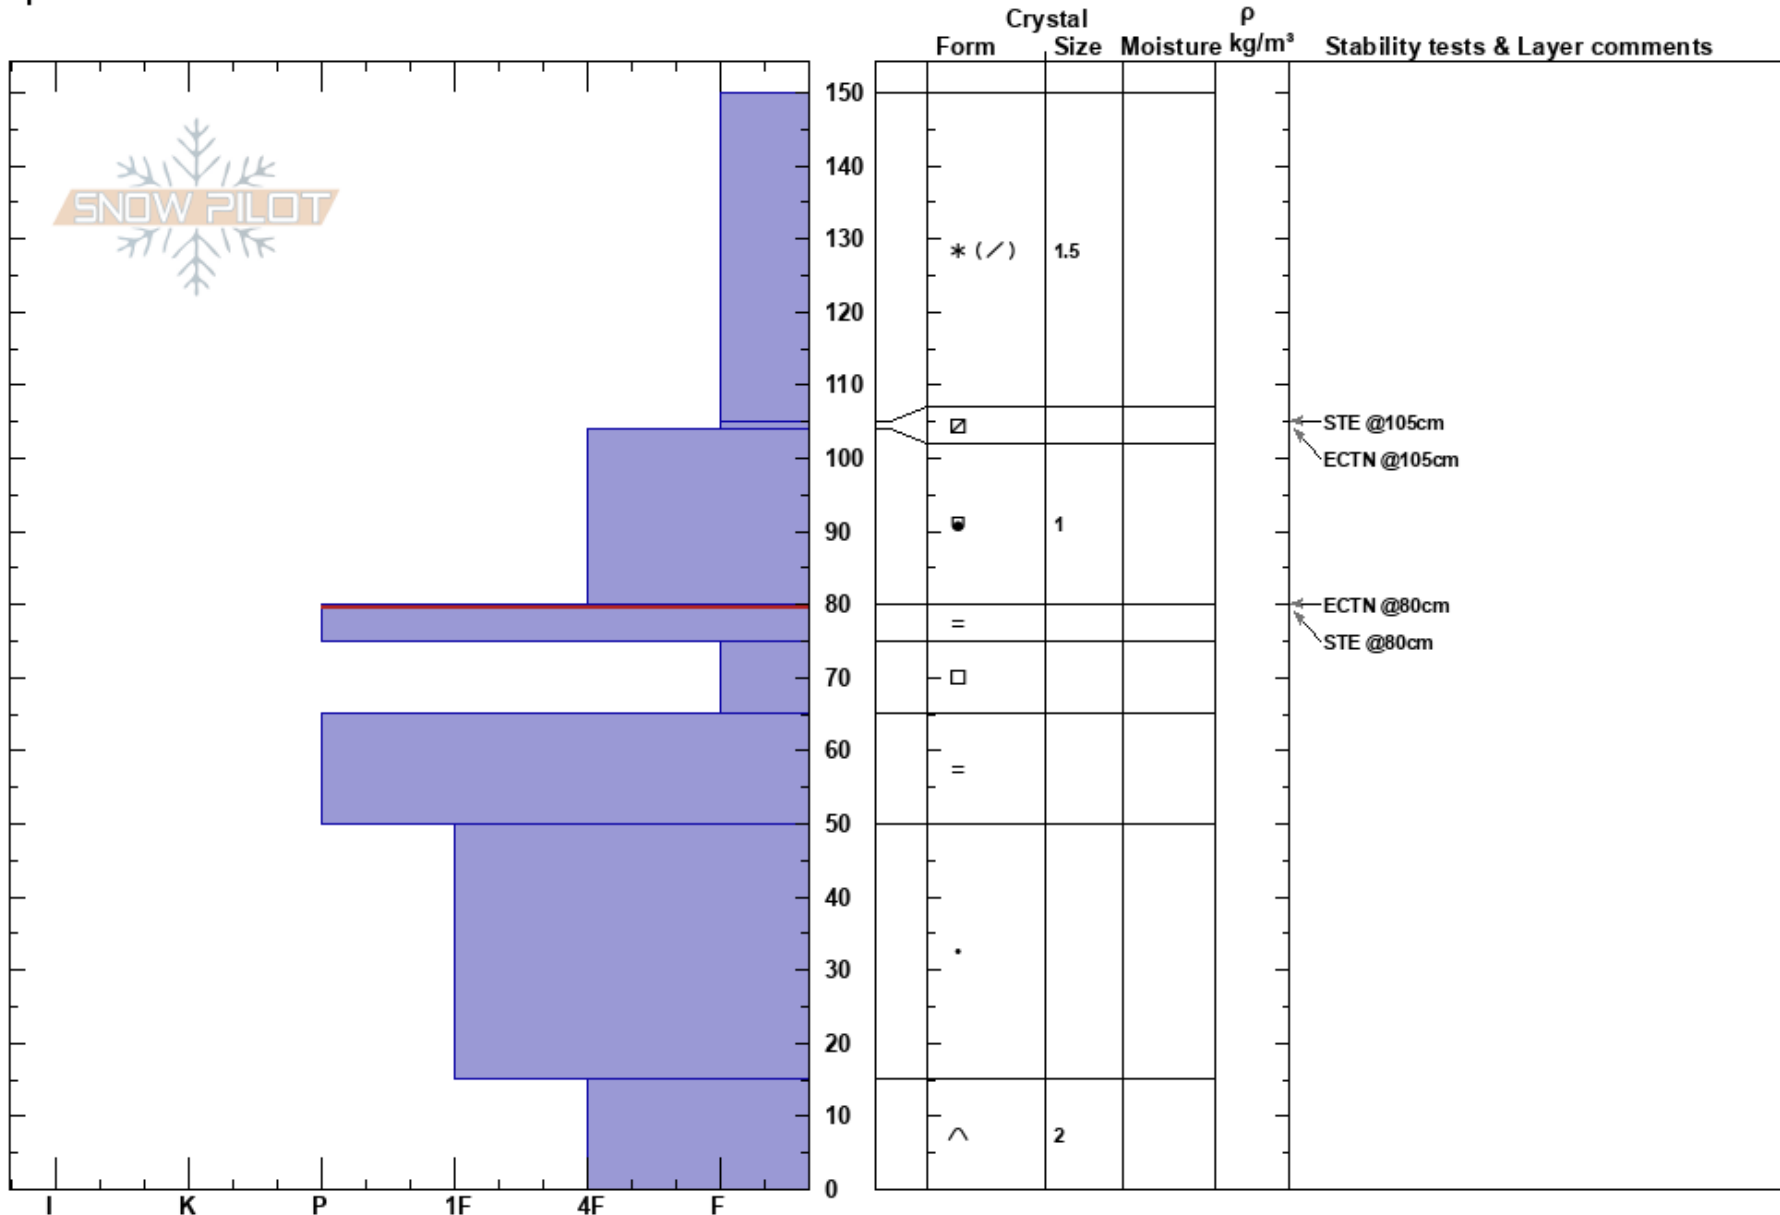

S.forkDarby/Swan
 Teton Range
 WY
 Elevation: 9940 ft
 Aspect: 270°
 Specifics:

Nat Murphy
 12/21/2017 - 12:00pm
 Co-ord: 12T 504561W 4836094N
 Slope Angle: 30°
 Wind Loading:

Stability: **HS:150**
 Air Temperature: -9°C **PF:60** 80-75cm:Problematic layer
 Sky Cover:
 Precipitation: NO
 Wind:

Layer Notes:

Notes: Late November turkey crust facet sandwich was buried deeper here than most places on tour.