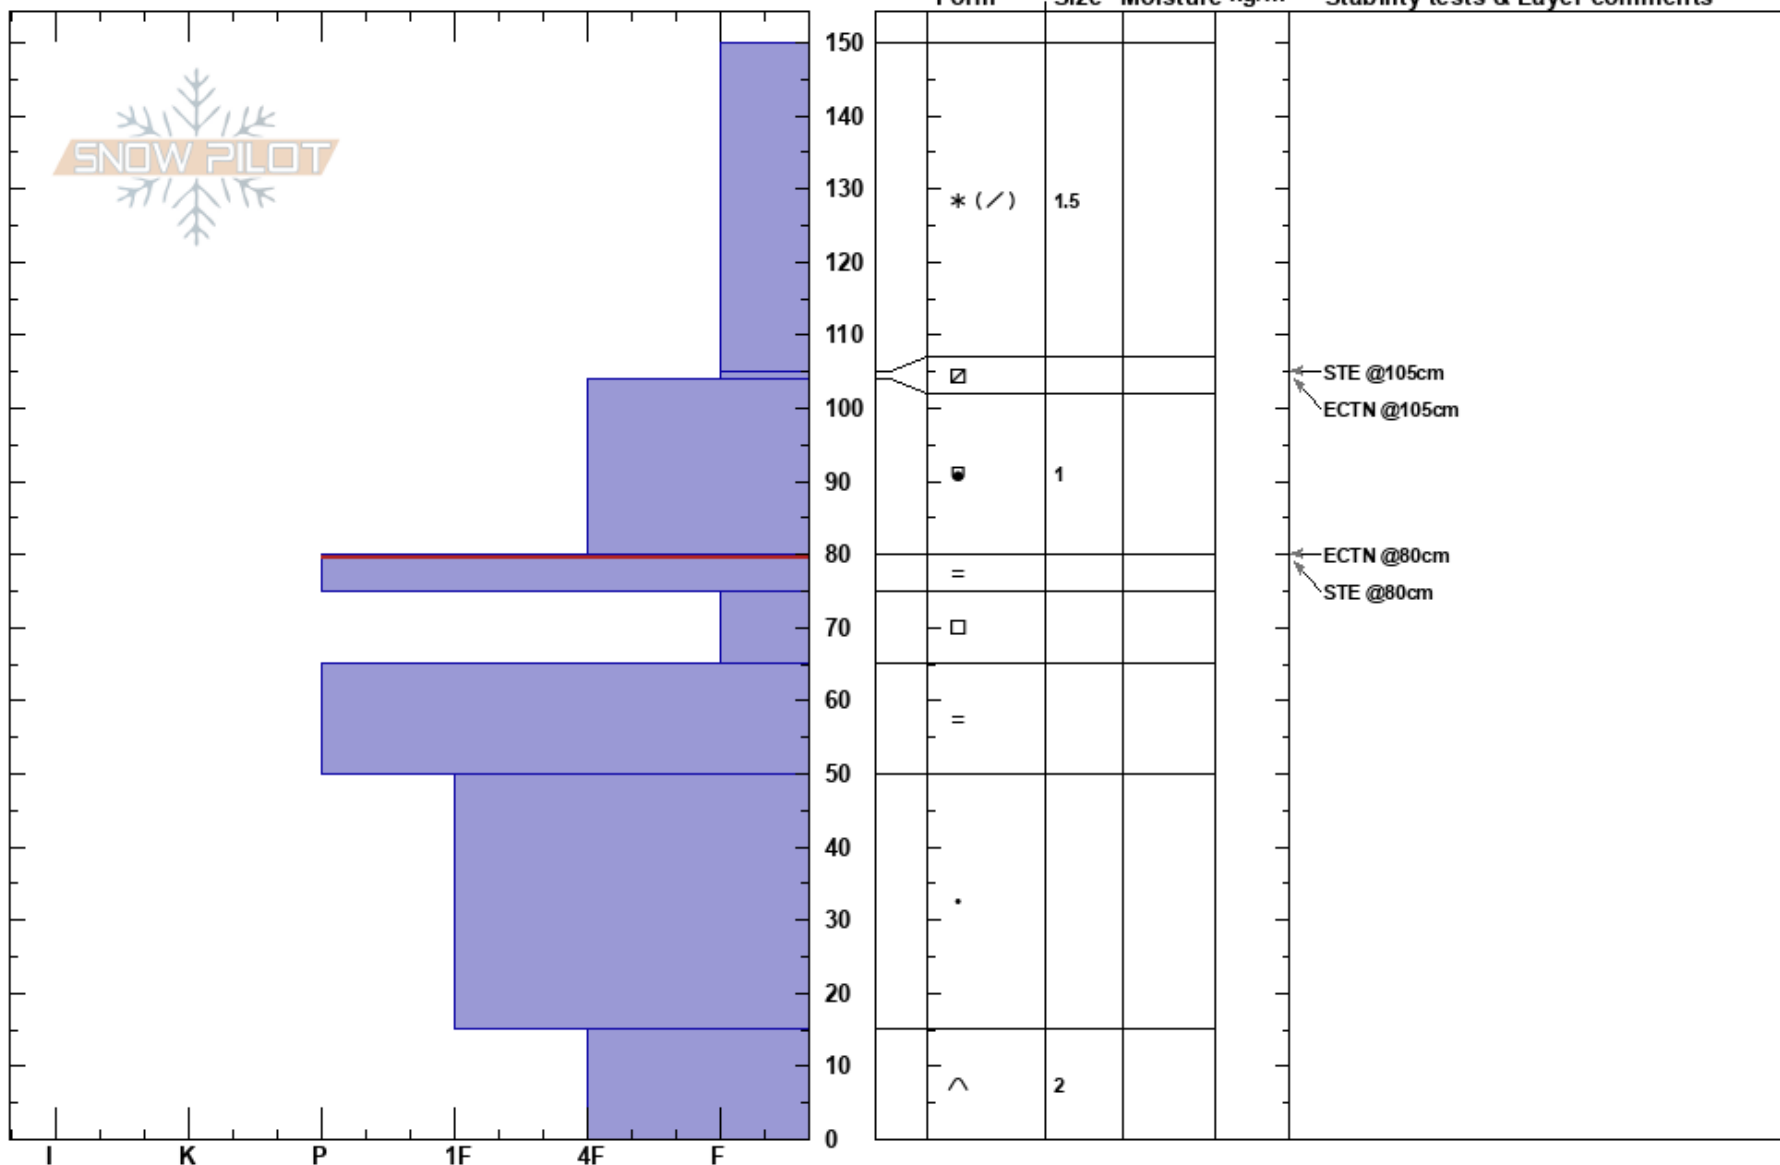

S.forkDarby/Swan
 Teton Range
 WY
 Elevation: 9940 ft
 Aspect: 270°
 Specifics:

Nat Murphy
 12/21/2017 - 12:00pm
 Co-ord: 12T 504561W 4836094N
 Slope Angle: 30°
 Wind Loading:

Stability: **HS:150**
 Air Temperature: -9°C **PF:60** 80-75cm:Problematic layer
 Sky Cover:
 Precipitation: NO
 Wind:

Layer Notes:
 ρ
 kg/m³
 Stability tests & Layer comments

Notes: Late November turkey crust facet sandwich was buried deeper here than most places on tour.