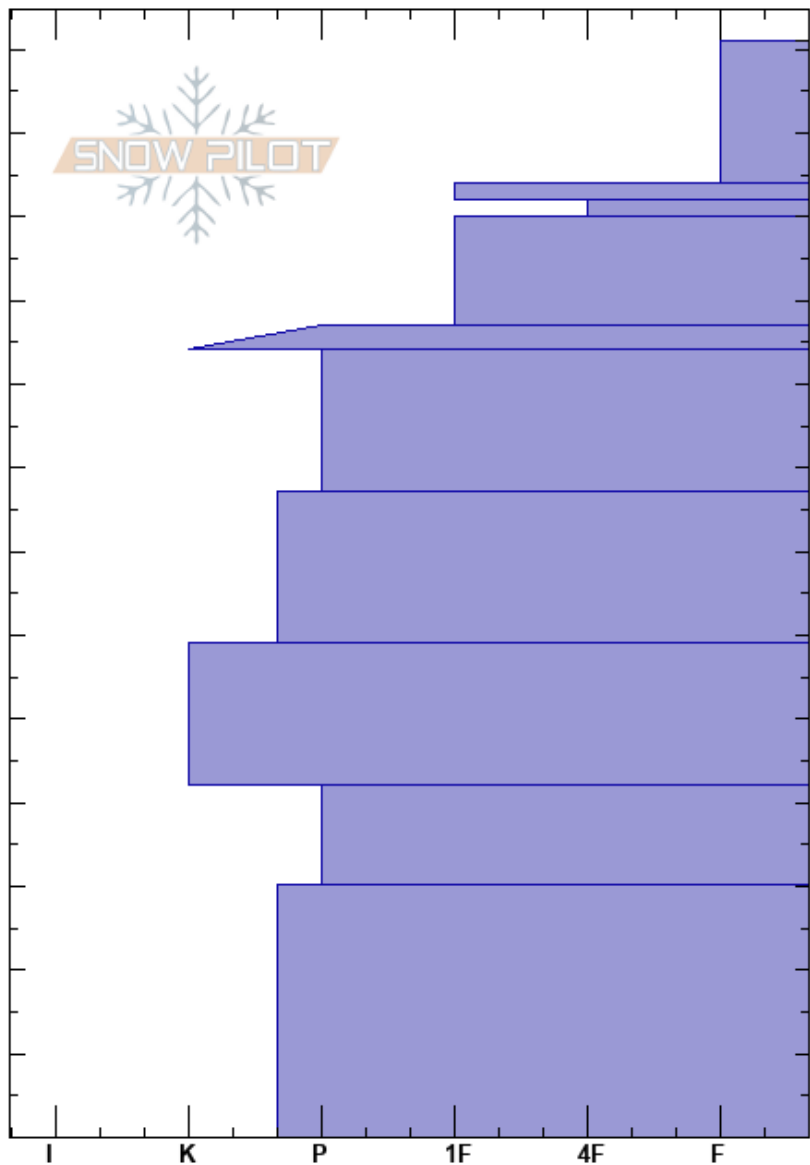

Joker Left 221222
 Skeena
 BC
 Elevation: 4448 ft
 Aspect: N
 Specifics:

Chris Girard
 22/12/2022 - 10:00
 Co-ord: 09U 512305W 6049927N
 Slope Angle: 30°
 Wind Loading: previous

Stability:
 Air Temperature: -17°C
 Sky Cover: BKN
 Precipitation: NO
 Wind: Calm

HS:131
 PF:30
 112-110cm: Dec 7th SH
 112-110cm: Problematic layer
 97-94cm: Decomposing Faceting

Height (cm)	Crystal		Moisture	ρ kg/m ³	Stability tests & Layer comments
	Form	Size			
131	∇	3			
120	□				
115	/ (□)				
110	∇ (□)	5			← CT14, RP @110cm 112-110cm: Dec 7th SH
105	/ (□)				
100	⊙⊙				97-94cm: Decomposing Faceting
90	/ (□)				
80					
70	/ (□)				
60					← CT17, RP @60cm
50	⊙⊙				
40	■				
30					
20	●				
10					
0					