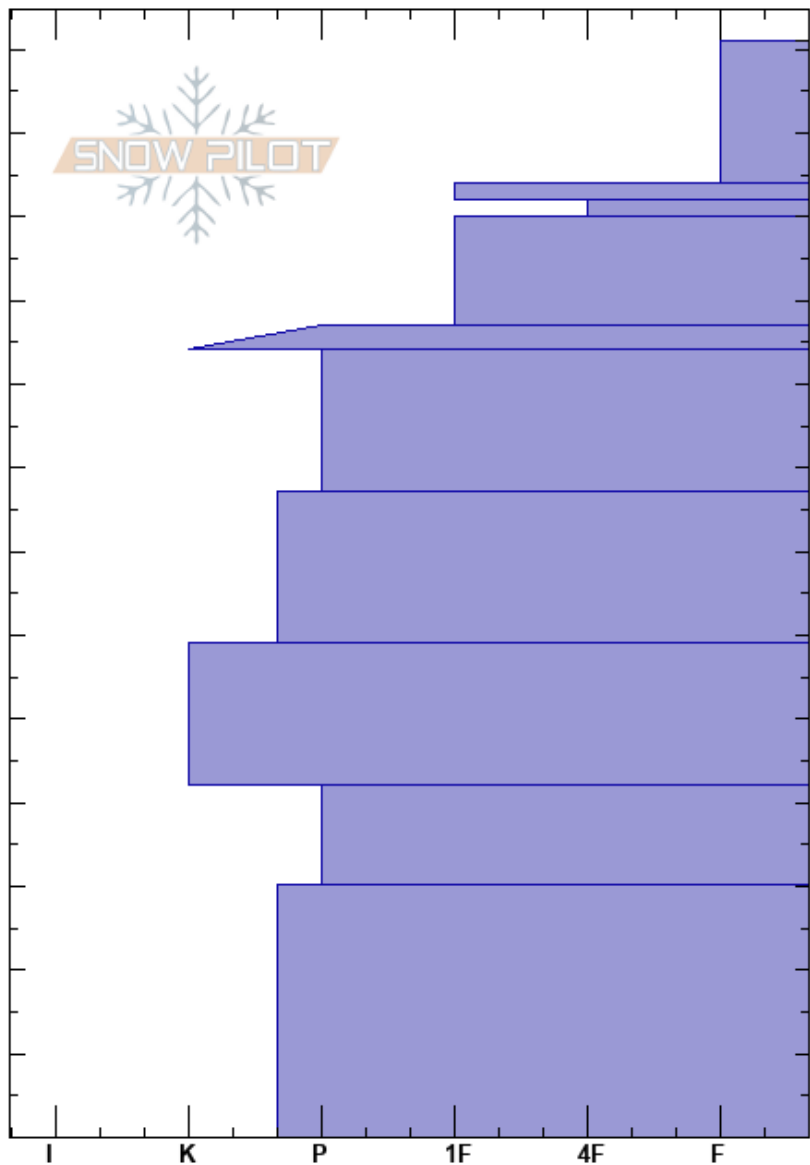

Joker Left 221222  
 Skeena  
 BC  
 Elevation: 4448 ft  
 Aspect: N  
 Specifics:

Chris Girard  
 22/12/2022 - 10:00  
 Co-ord: 09U 512305W 6049927N  
 Slope Angle: 30°  
 Wind Loading: previous

Stability:  
 Air Temperature: -17°C  
 Sky Cover: BKN  
 Precipitation: NO  
 Wind: Calm

HS:131  
 PF:30  
 112-110cm: Dec 7th SH  
 112-110cm: Problematic layer  
 97-94cm: Decomposing Faceting

Height (cm)	Crystal		Moisture	$\rho$ kg/m <sup>3</sup>	Stability tests & Layer comments
	Form	Size			
131	∇	3			
120	□				
110	/ (□)				
110	∇ (□)	5			← CT14, RP @110cm
110	/ (□)				112-110cm: Dec 7th SH
100	⊙⊙				
100	/ (□)				97-94cm: Decomposing Faceting
90	/ (□)				
80	/ (□)				
70	/ (□)				
60	/ (□)				
60	⊙⊙				← CT17, RP @60cm
50	⊙⊙				
40	•				
30	•				
20					
10					
0					