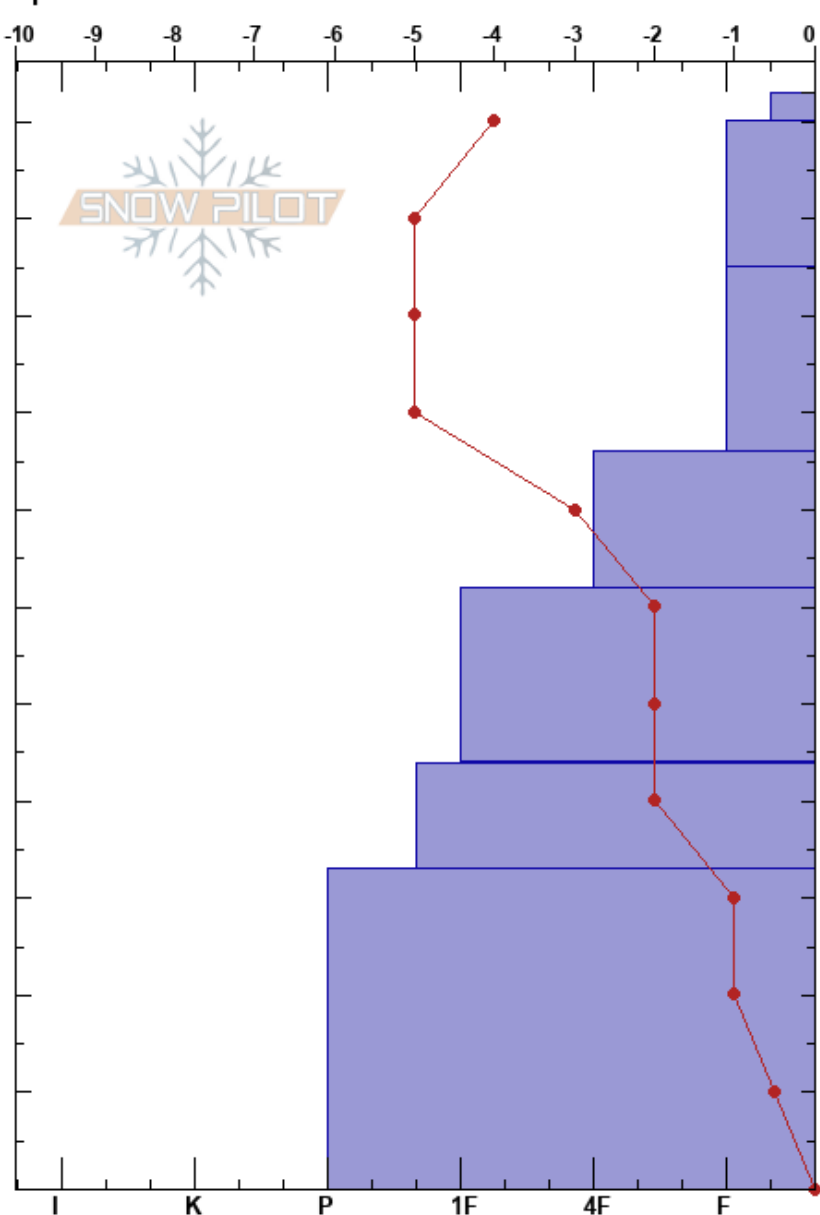

Lolo Pass (Hangover)
 Bitterroot
 MT
 Elevation: 5500 ft
 Aspect: 324°
 Specifics:

Logan King
 12/22/2017 - 10:30am
 Co-ord: 46.64356N, -114.57084W
 Slope Angle: 15°
 Wind Loading: no

Stability:
 Air Temperature: -6°C
 Sky Cover: OVC
 Precipitation: S1
 Wind: Calm

HS:113
 PF:45 44-43.8cm: Problematic layer

Height (cm)	Crystal		Moisture	ρ kg/m ³	Stability tests & Layer comments
	Form	Size			
113					
110	*				
100	+				
90					← CT12, Q2 @95cm
80	+				
70	/				← ECTN15 @75cm
60	-				← ECTN17 @62cm
50	-				
40	V				← CT24, Q2 @44cm
40	⊖				← ECTN21 @44cm partial propagation
30					
20	□ (⊖)				
10					
0					