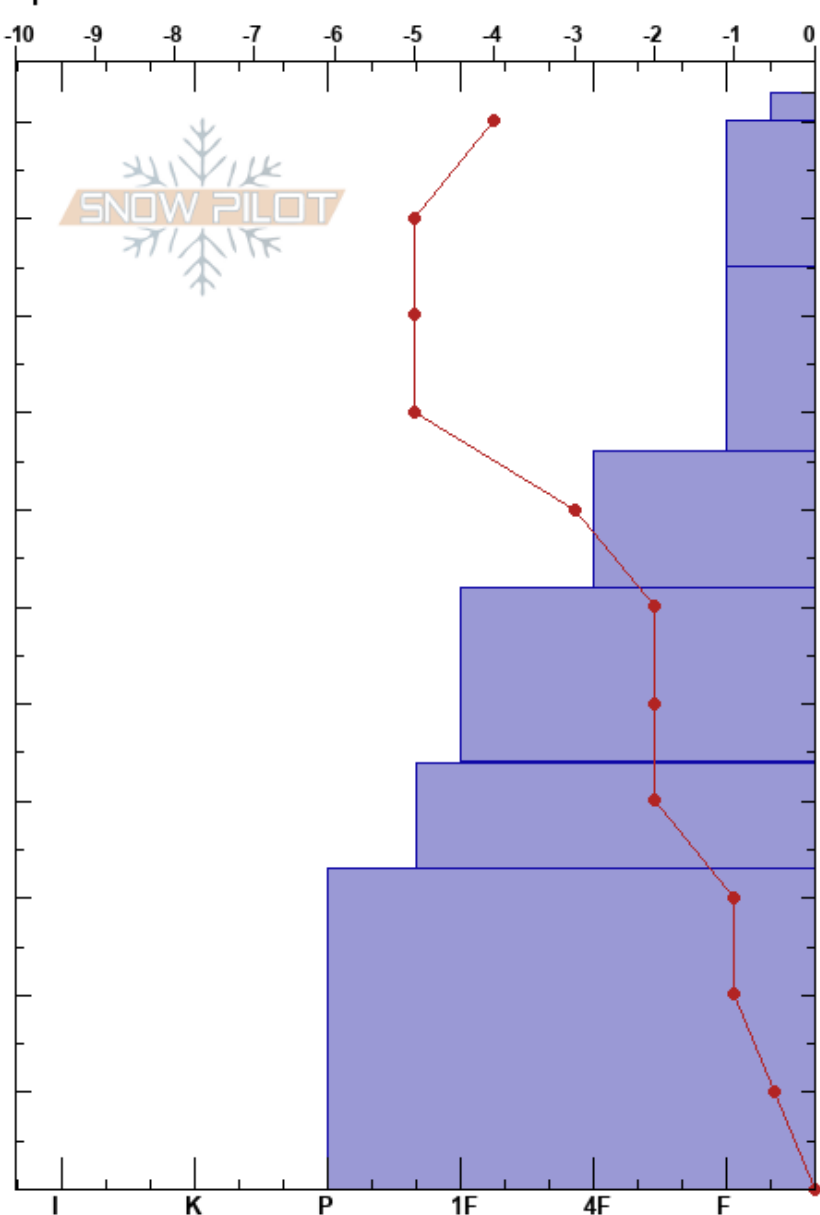

Lolo Pass (Hangover)  
 Bitterroot  
 MT  
 Elevation: 5500 ft  
 Aspect: 324°  
 Specifics:

Logan King  
 12/22/2017 - 10:30am  
 Co-ord: 46.64356N, -114.57084W  
 Slope Angle: 15°  
 Wind Loading: no

Stability:  
 Air Temperature: -6°C  
 Sky Cover: OVC  
 Precipitation: S1  
 Wind: Calm

HS:113  
 PF:45 44-43.8cm: Problematic layer

Height (cm)	Crystal		$\rho$ kg/m <sup>3</sup>	Stability tests & Layer comments
	Form	Size		
113				
110	*			
100	+			
90				← CT12, Q2 @95cm
80	+			
70	/			← ECTN15 @75cm
60	-			← ECTN17 @62cm
50	-			
40	V			← CT24, Q2 @44cm
	⊖			← ECTN21 @44cm partial propagation
30				
20	□ (⊖)			
10				
0				