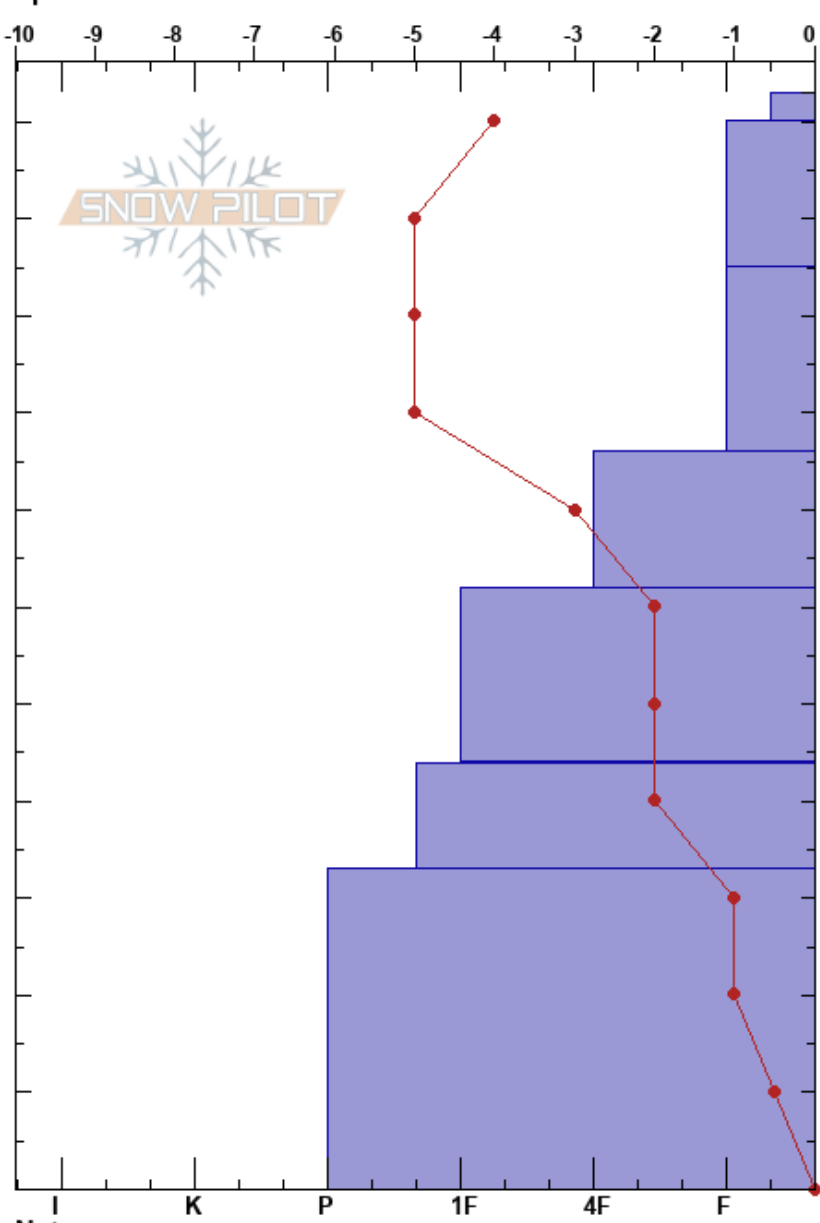

Lolo Pass (Hangover)
 Bitterroot
 MT
 Elevation: 5500 ft
 Aspect: 324°
 Specifics:

Logan King
 12/22/2017 - 10:30am
 Co-ord: 46.64356N, -114.57084W
 Slope Angle: 15°
 Wind Loading: no

Stability:
 Air Temperature: -6°C
 Sky Cover: OVC
 Precipitation: S1
 Wind: Calm

HS:113
 PF:45 44-43.8cm: Problematic layer

Height (cm)	Crystal		Moisture	ρ kg/m ³	Stability tests & Layer comments
	Form	Size			
113					
110	*				
100	+				
90					← CT12, Q2 @95cm
80	+				
70	/				← ECTN15 @75cm
60	-				← ECTN17 @62cm
50	-				
40	V				← CT24, Q2 @44cm
40	⊖				← ECTN21 @44cm partial propagation
30					
20	□ (⊖)				
10					
0					