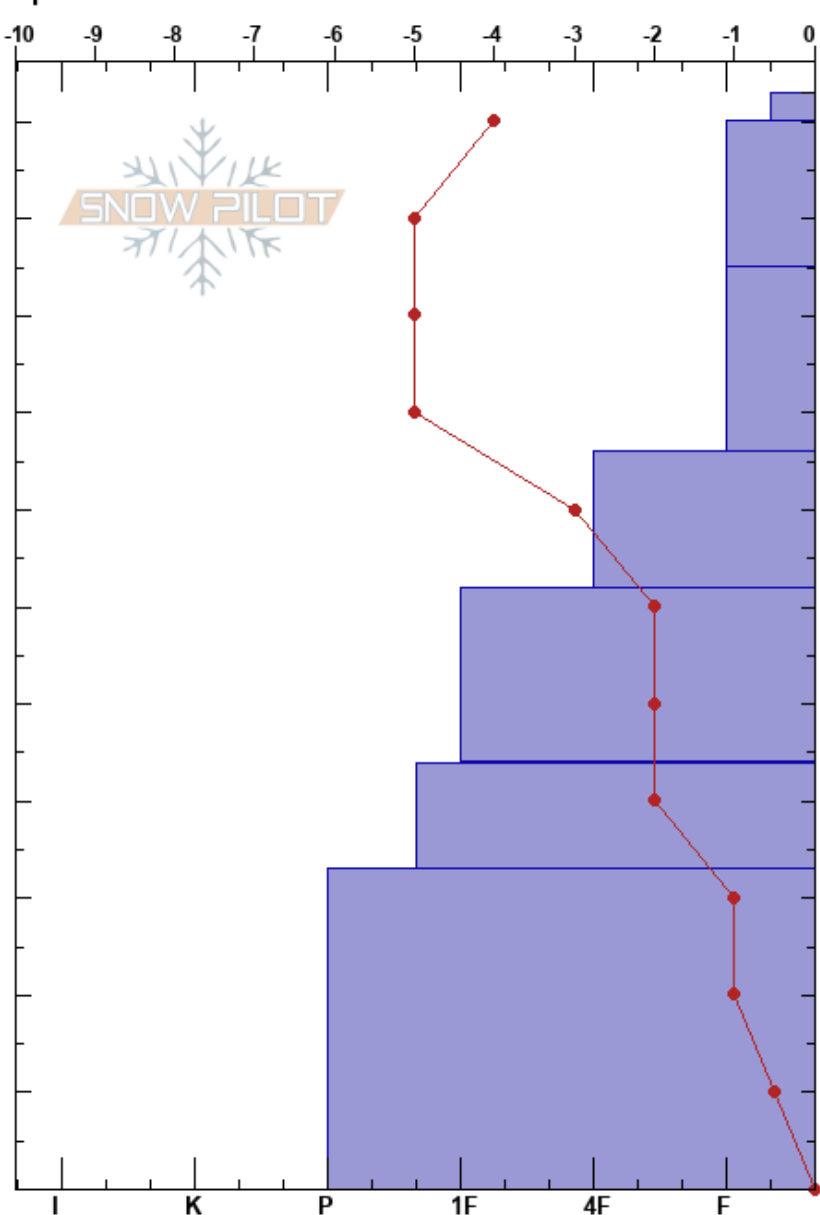

Lolo Pass (Hangover)  
 Bitterroot  
 MT  
 Elevation: 5500 ft  
 Aspect: 324°  
 Specifics:

Logan King  
 12/22/2017 - 10:30am  
 Co-ord: 46.64356N, -114.57084W  
 Slope Angle: 15°  
 Wind Loading: no

Stability:  
 Air Temperature: -6°C  
 Sky Cover: OVC  
 Precipitation: S1  
 Wind: Calm

HS:113  
 PF:45 44-43.8cm: Problematic layer

Height (cm)	Crystal		Moisture	$\rho$ kg/m <sup>3</sup>	Stability tests & Layer comments
	Form	Size			
113					
110	*				
100	+				
90					← CT12, Q2 @95cm
80	+				
70	/				← ECTN15 @75cm
60	-				← ECTN17 @62cm
50	-				
40	V				← CT24, Q2 @44cm
44	⊖				← ECTN21 @44cm partial propagation
30					
20	□ (⊖)				
10					
0					