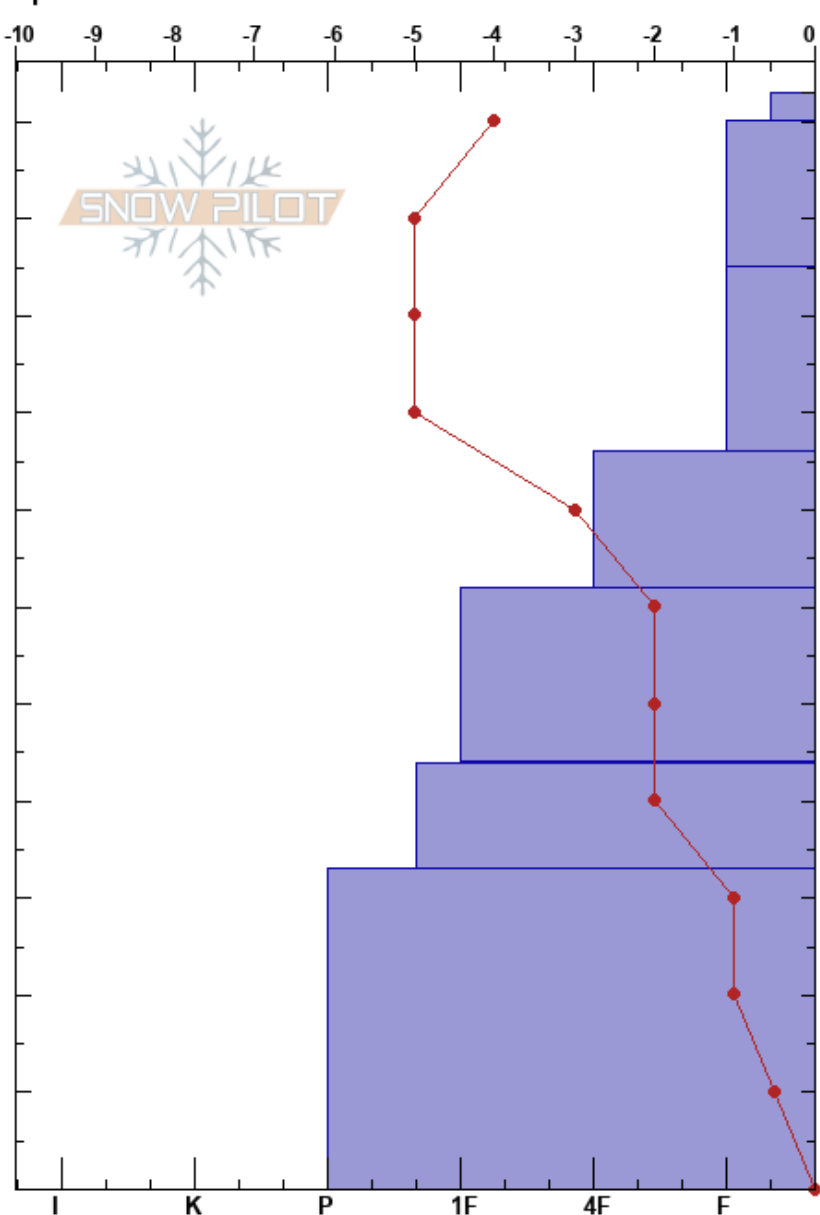

Lolo Pass (Hangover)  
 Bitterroot  
 MT  
 Elevation: 5500 ft  
 Aspect: 324°  
 Specifics:

Logan King  
 12/22/2017 - 10:30am  
 Co-ord: 46.64356N, -114.57084W  
 Slope Angle: 15°  
 Wind Loading: no

Stability:  
 Air Temperature: -6°C  
 Sky Cover: OVC  
 Precipitation: S1  
 Wind: Calm

HS:113  
 PF:45 44-43.8cm: Problematic layer

Height (cm)	Crystal		$\rho$ kg/m <sup>3</sup>	Stability tests & Layer comments
	Form	Size		
113				
110	*			
100	+			
90				← CT12, Q2 @95cm
80	+			
70	/			← ECTN15 @75cm
60	-			← ECTN17 @62cm
50	-			
44	V			← CT24, Q2 @44cm
44	⊖			← ECTN21 @44cm partial propagation
30				
20	□ (⊖)			
10				
0				