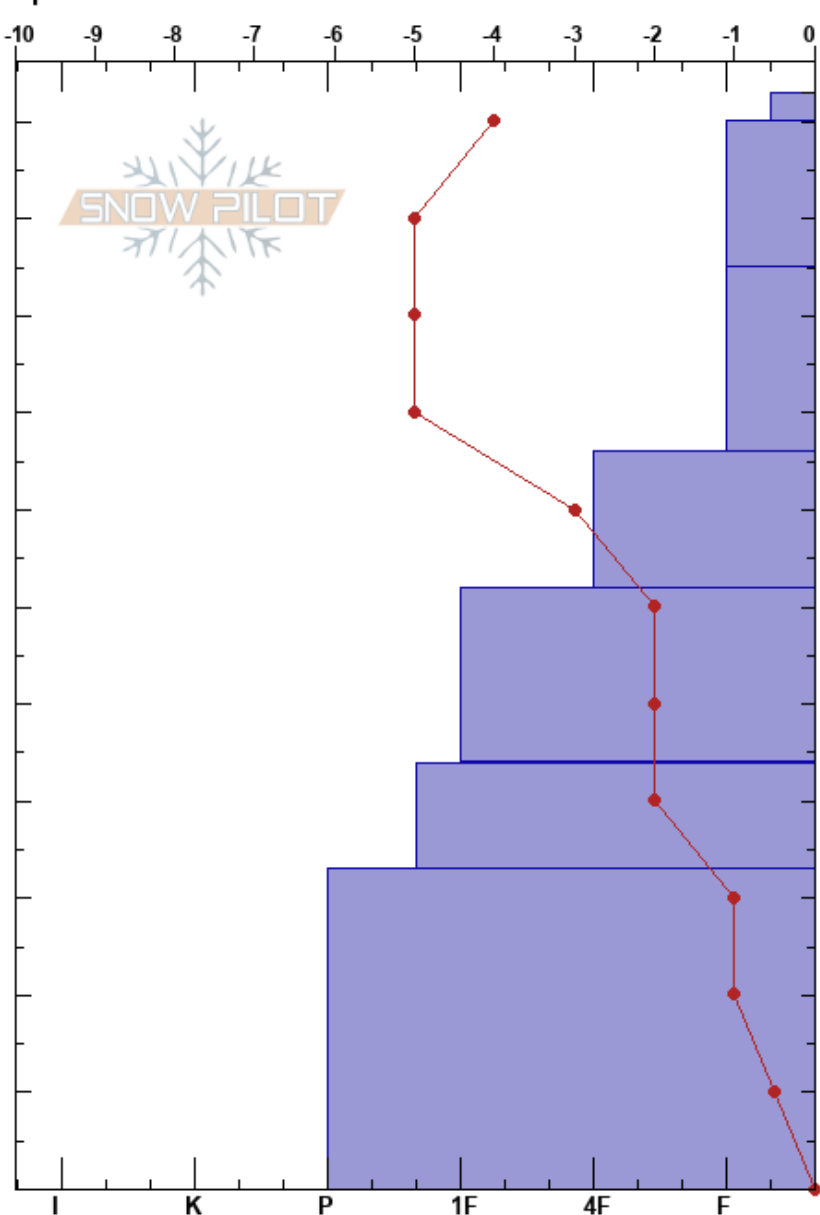

Lolo Pass (Hangover)  
 Bitterroot  
 MT  
 Elevation: 5500 ft  
 Aspect: 324°  
 Specifics:

Logan King  
 12/22/2017 - 10:30am  
 Co-ord: 46.64356N, -114.57084W  
 Slope Angle: 15°  
 Wind Loading: no

Stability:  
 Air Temperature: -6°C  
 Sky Cover: OVC  
 Precipitation: S1  
 Wind: Calm

HS:113  
 PF:45 44-43.8cm: Problematic layer

Height (cm)	Crystal		Moisture	$\rho$ kg/m <sup>3</sup>	Stability tests & Layer comments
	Form	Size			
113					
110	*				
100	+				
90					← CT12, Q2 @95cm
80	+				
70	/				← ECTN15 @75cm
60	-				← ECTN17 @62cm
50	-				
40	V				← CT24, Q2 @44cm
40	⊖				← ECTN21 @44cm partial propagation
30					
20	□ (⊖)				
10					
0					