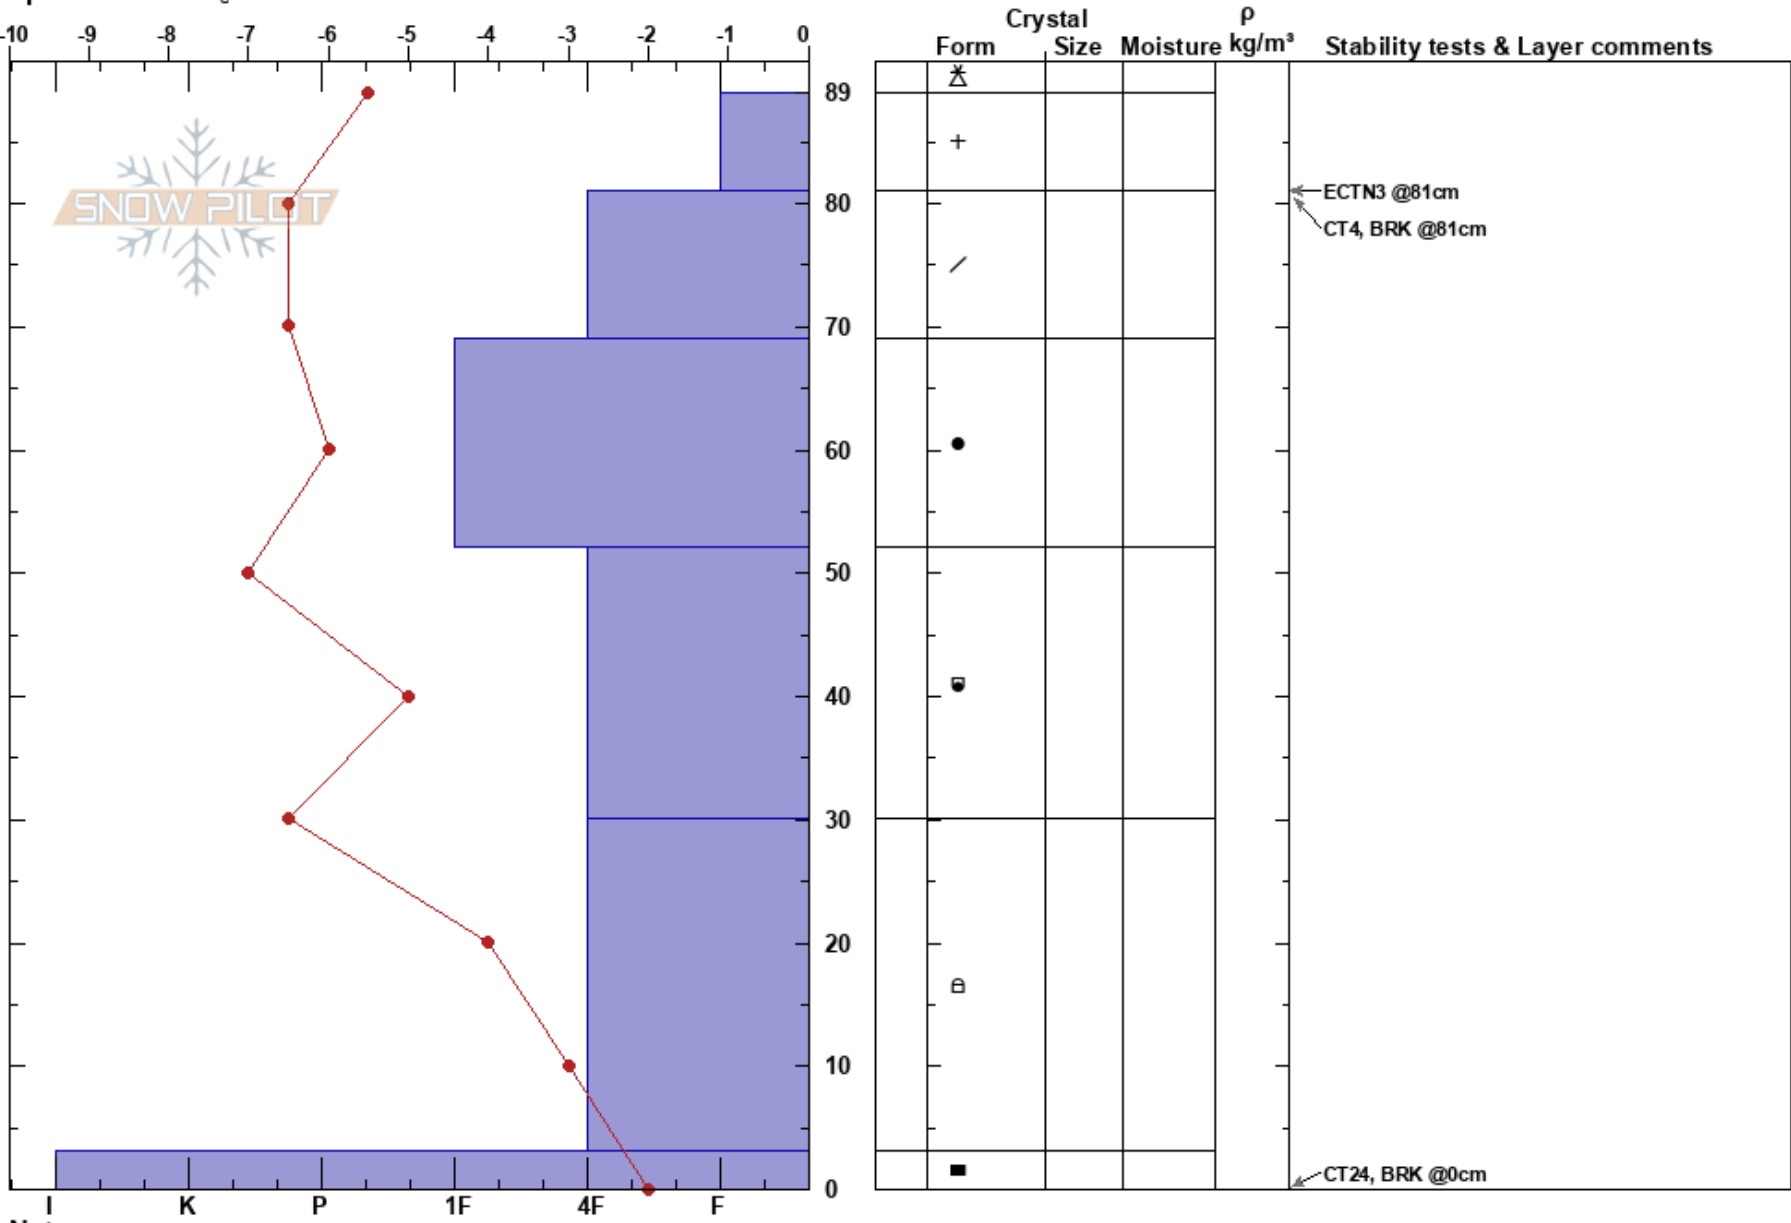

Mt. Oliver
 Teton Range
 WY
Elevation: 7493 ft
Aspect: NE
Specifics: Cracking

John Sims
 12/21/2022 - 9:45am
Co-ord: 12T 496628W 4820171N
Slope Angle: 20°
Wind Loading: yes

Stability:
Air Temperature: -6°C
Sky Cover: OVC
Precipitation: S1
Wind: SW Strong

HS:89
PF:38
PS:15
 89-81cm: Problematic layer

Notes: High winds and lots of snow is available for transport.