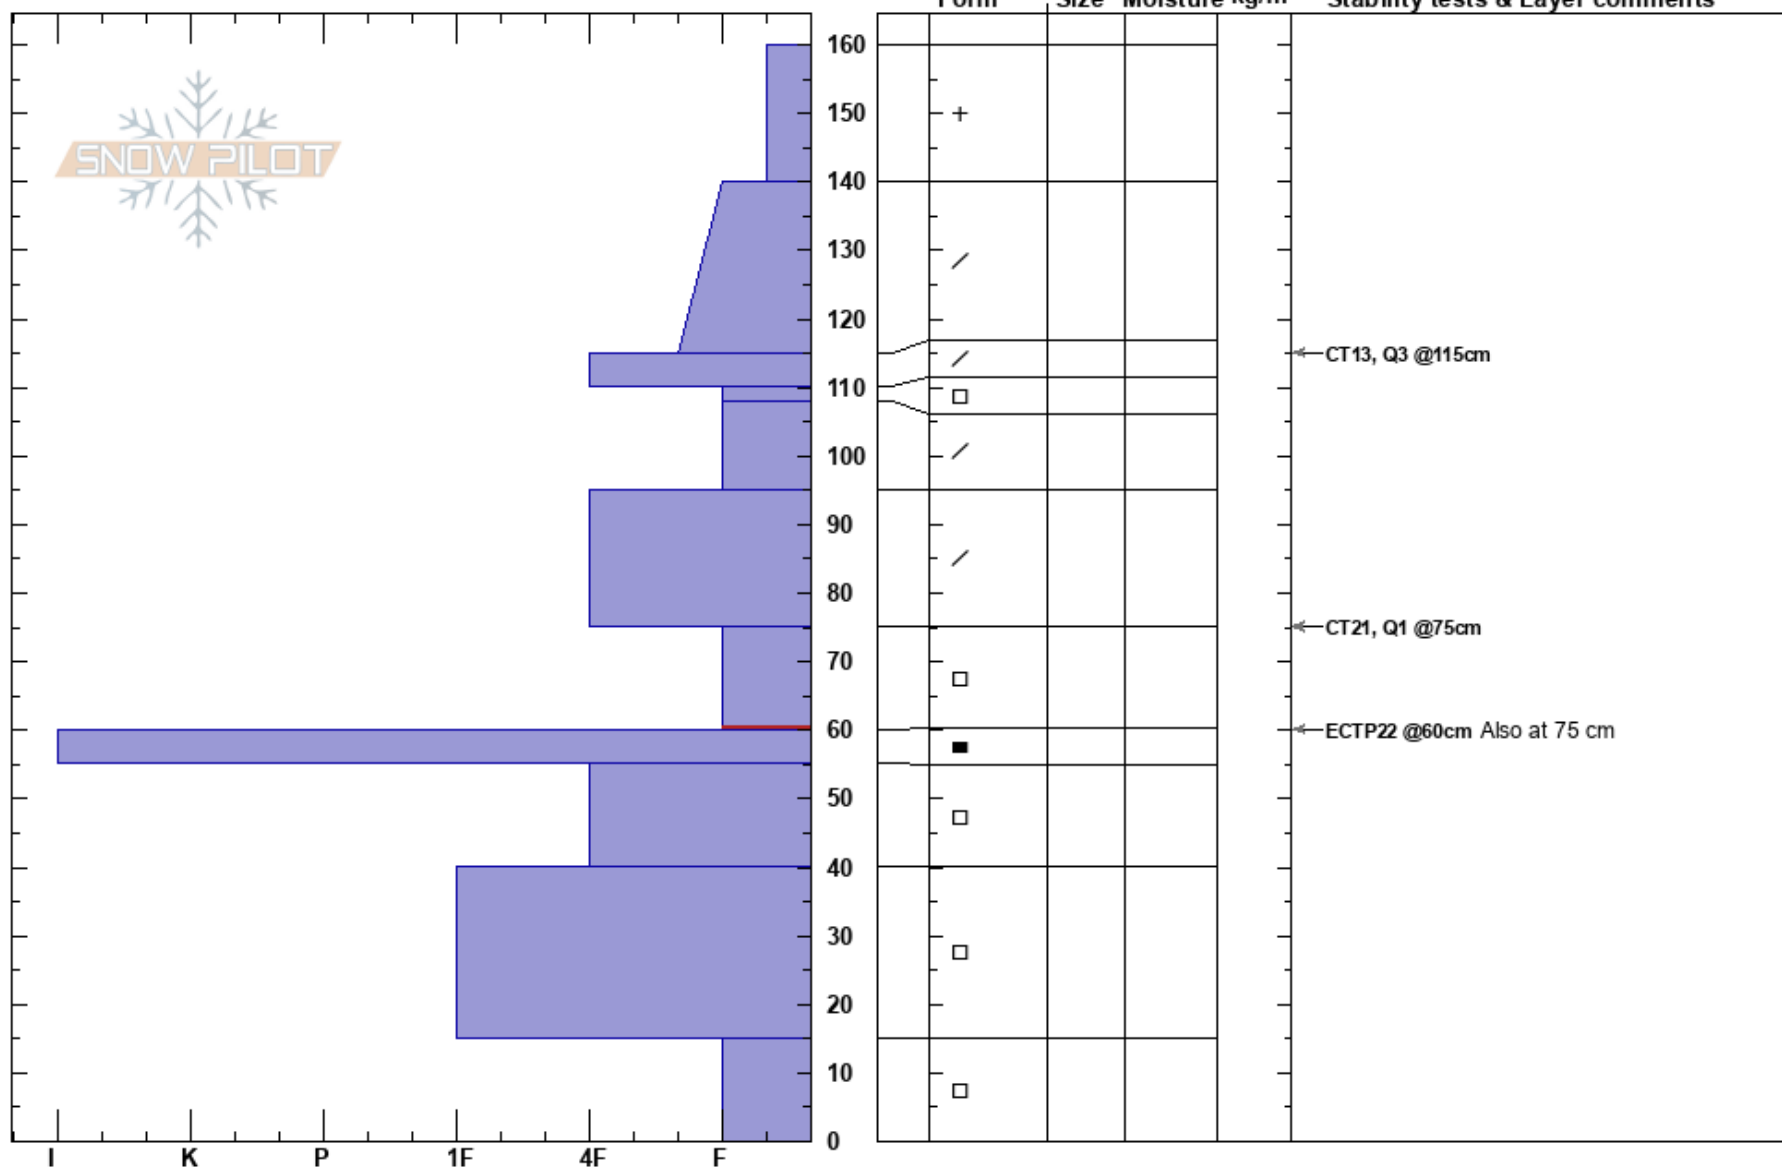

Rattlesnake12_22
 Rattlesnake Mtns
 MT
 Elevation: 7416 ft
 Aspect:
 Specifics:

Travis Craft
 12/22/2017 - 9:15am
 Co-ord:
 Slope Angle:
 Wind Loading: no

Stability:
 Air Temperature: -10°C
 Sky Cover: OVC
 Precipitation: S2
 Wind: Calm

HS:160
 PF:100
 75-60cm:Problematic layer

Layer Notes:

Notes: Rattlesnake Study Plot