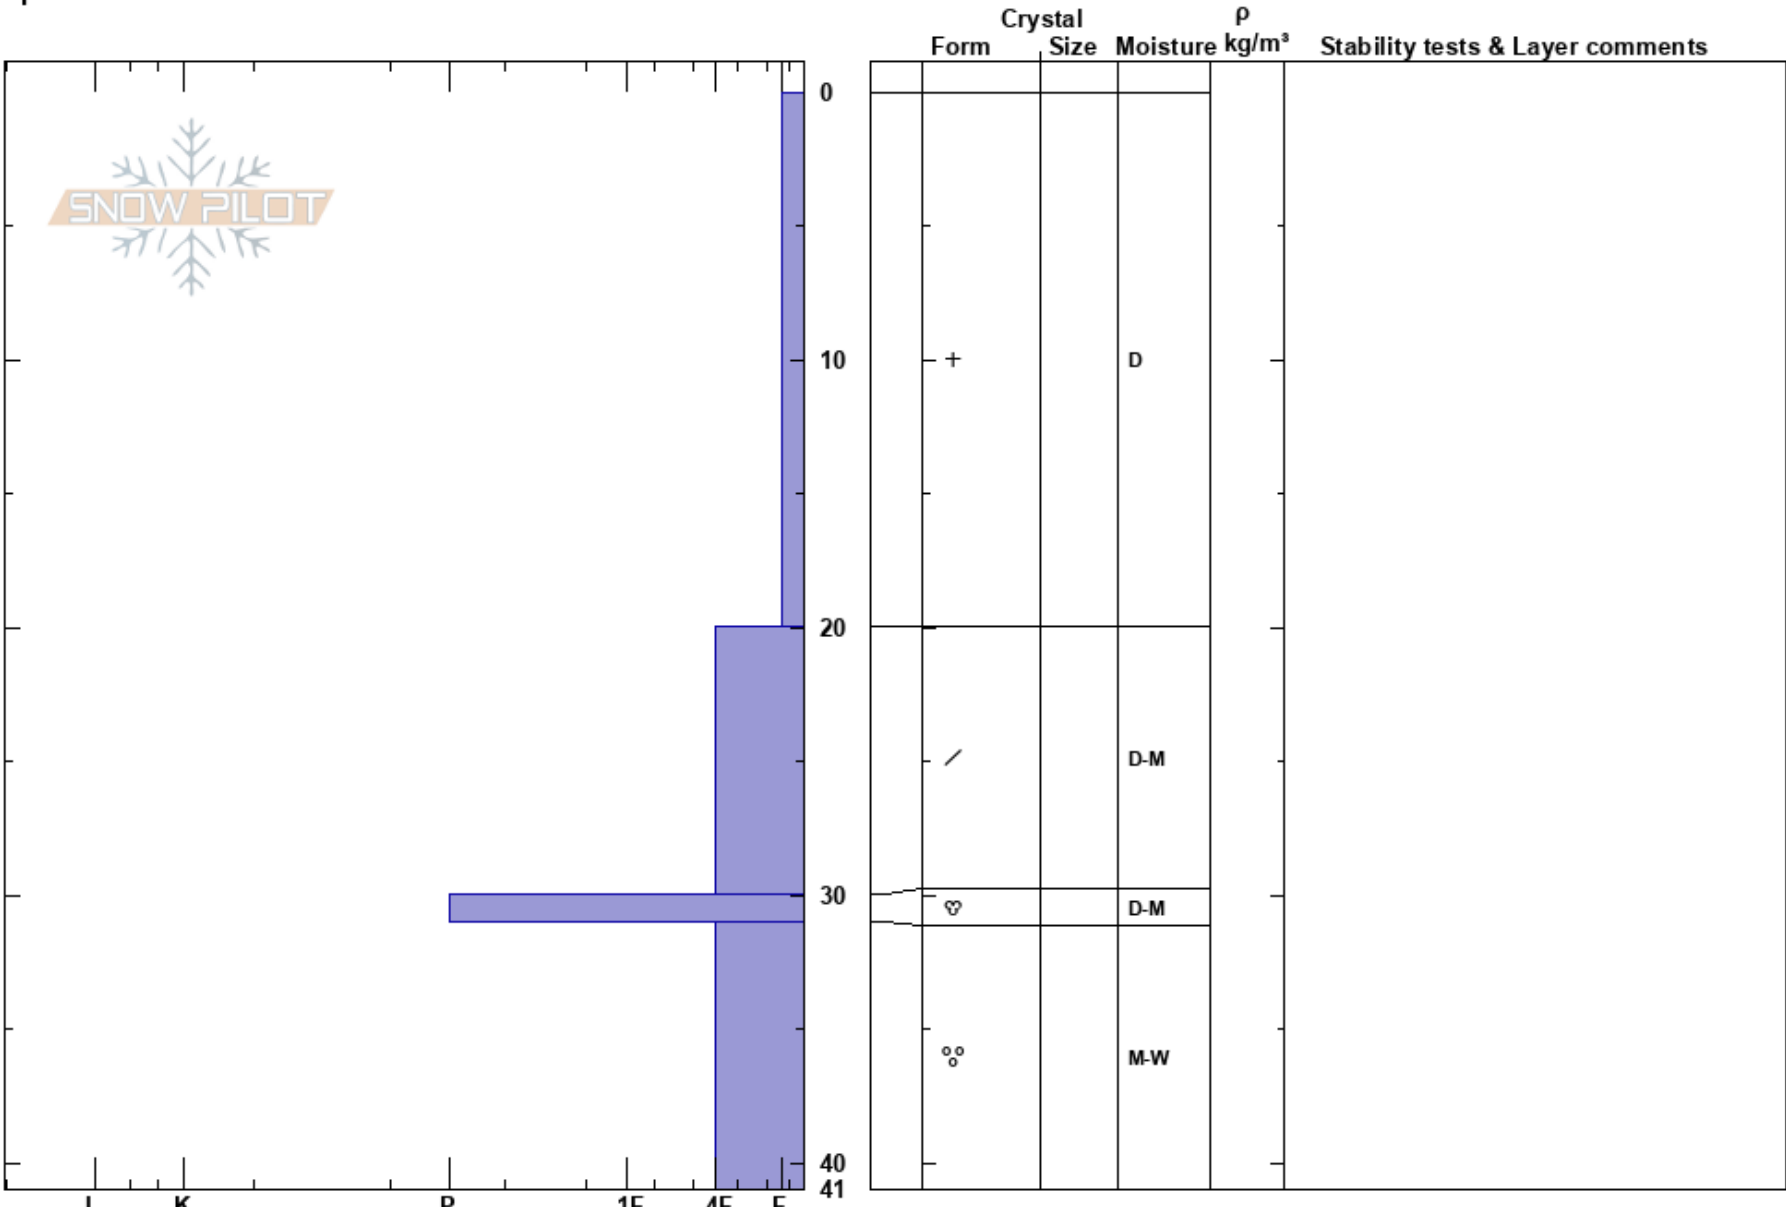

Bjømdalen 250
 Lyngen Alps
 Norway
Elevation: 250 m
Aspect: 270°
Specifics:

Patrik Jonsson
 22/12/2017 - 15:00
Co-ord: 69.81931N, 20.07897E
Slope Angle:
Wind Loading:

Stability: **HS:41** **Layer Notes:**
Air Temperature:
Sky Cover:
Precipitation:
Wind: