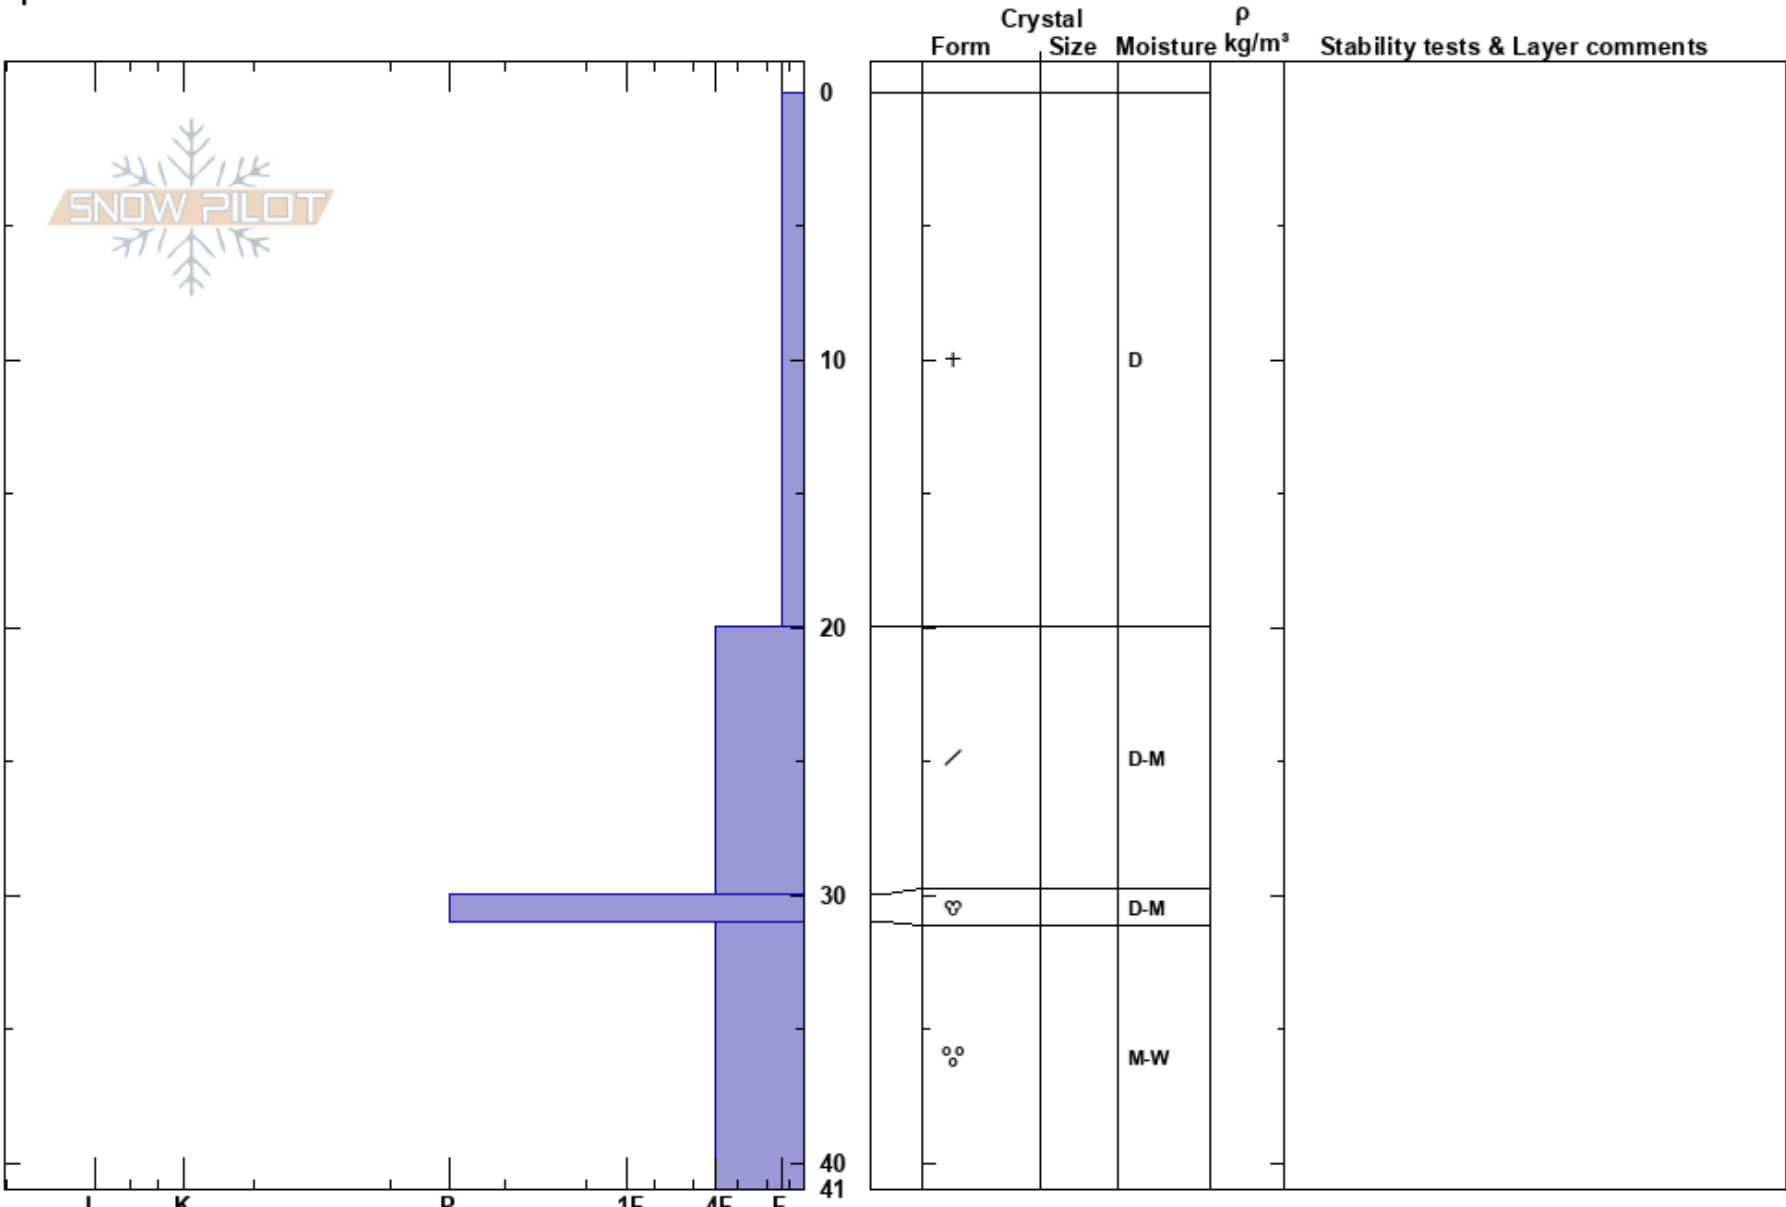

Bjømndalen 250
 Lyngen Alps
 Norway
Elevation: 250 m
Aspect: 270°
Specifics:

Patrik Jonsson
 22/12/2017 - 15:00
Co-ord: 69.81931N, 20.07897E
Slope Angle:
Wind Loading:

Stability: HS:41
Air Temperature:
Sky Cover:
Precipitation:
Wind:

Layer Notes:

Notes: