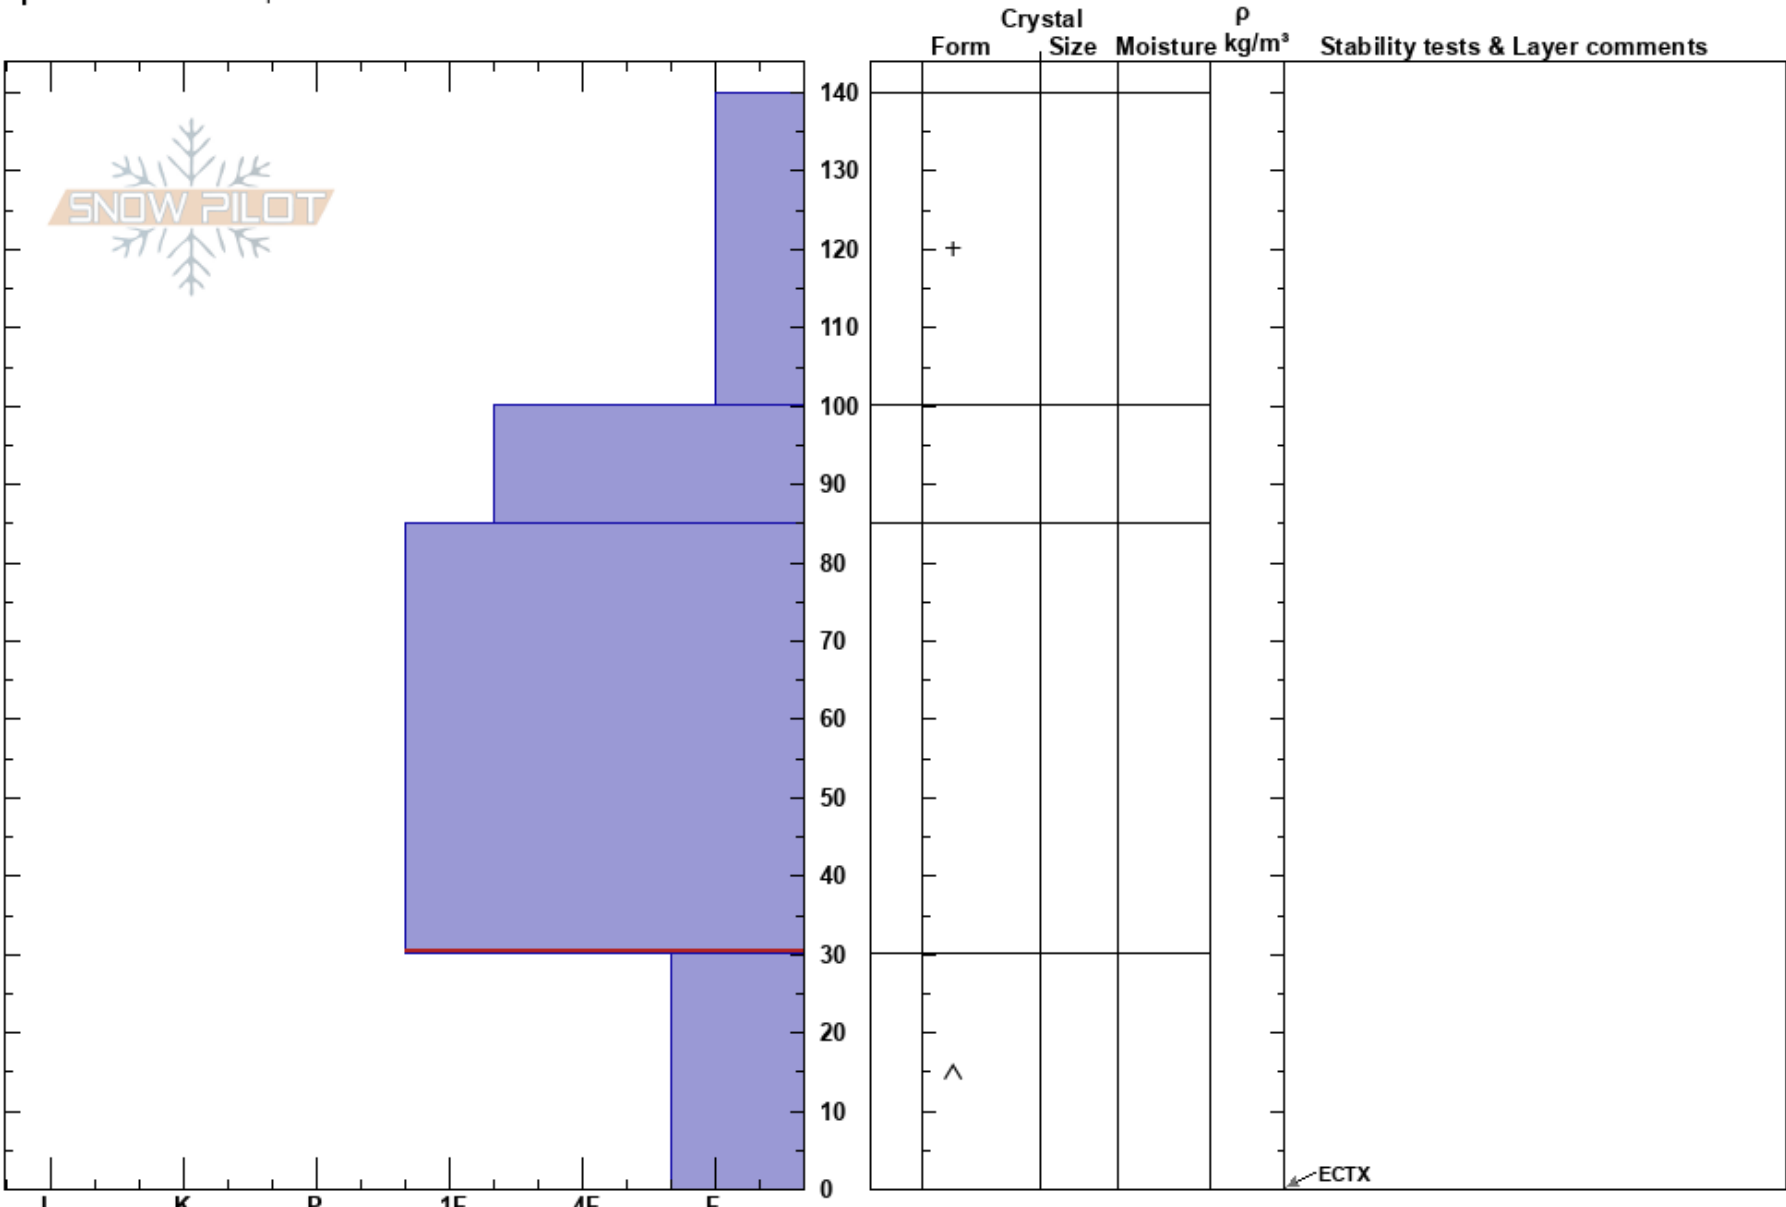

Republic Ridge Osa
 Absaroka Range
 MT
Elevation: 8746 ft
Aspect: 67°
Specifics: We skied slope

Don Carroll
 12/20/2022 - 12:25pm
Co-ord: 44.99920N, -109.94213W
Slope Angle: 27°
Wind Loading: previous

Stability:
Air Temperature: 20°F
Sky Cover: OVC
Precipitation: S2
Wind: SW Moderate

HS: 140
PF: 54 85-30cm: Problematic layer
PS: 38

Notes: Submitted on behalf Siver Gate Lodging;
 gusts to 12