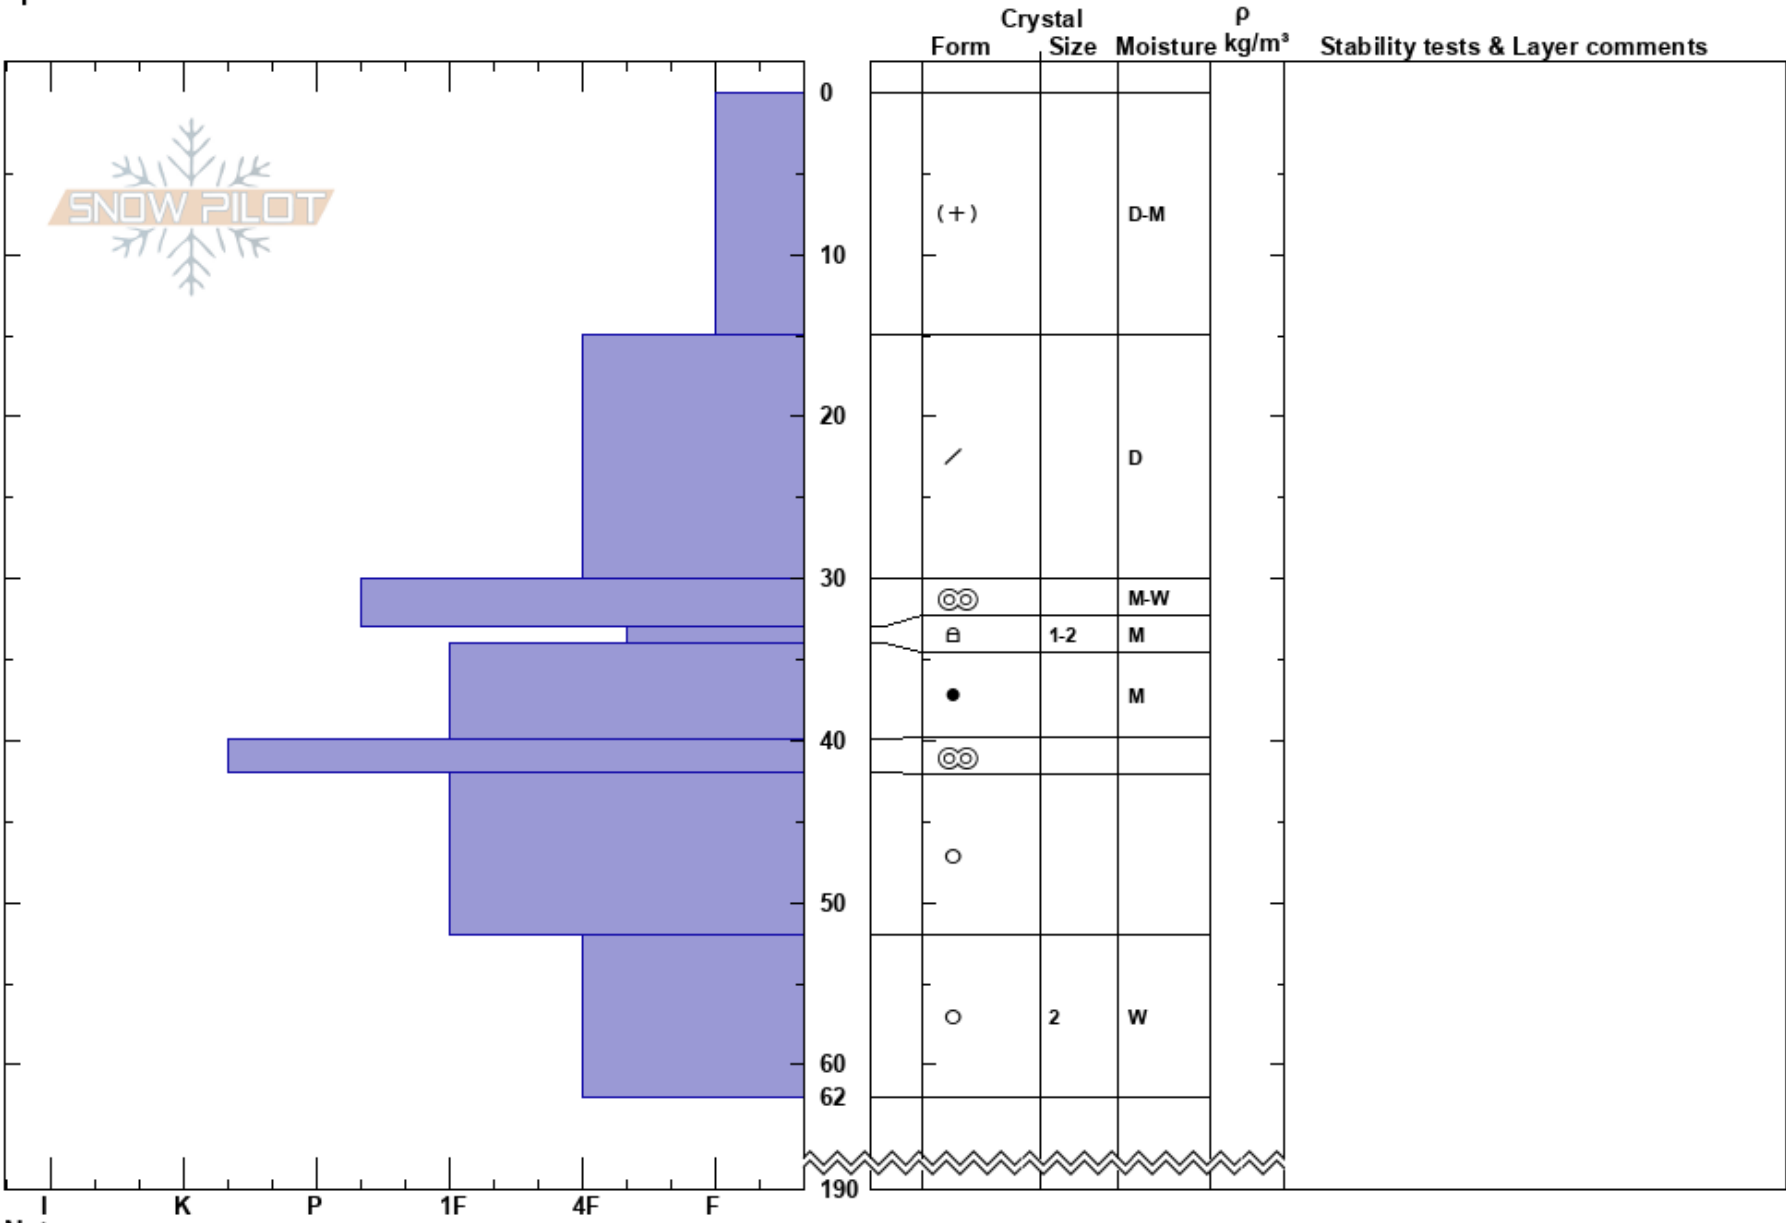

vikafjellet
 Voss
 Norway
 Elevation: 880 m
 Aspect: N
 Specifics:

Steinar Hustoft
 22/12/2017 - 14:00
 Co-ord:
 Slope Angle: 10°
 Wind Loading: yes

Stability: HS:190
 Air Temperature: -0.2°C PF:30
 Sky Cover: OVC
 Precipitation: S5
 Wind: SW Moderate

Layer Notes:

Notes: