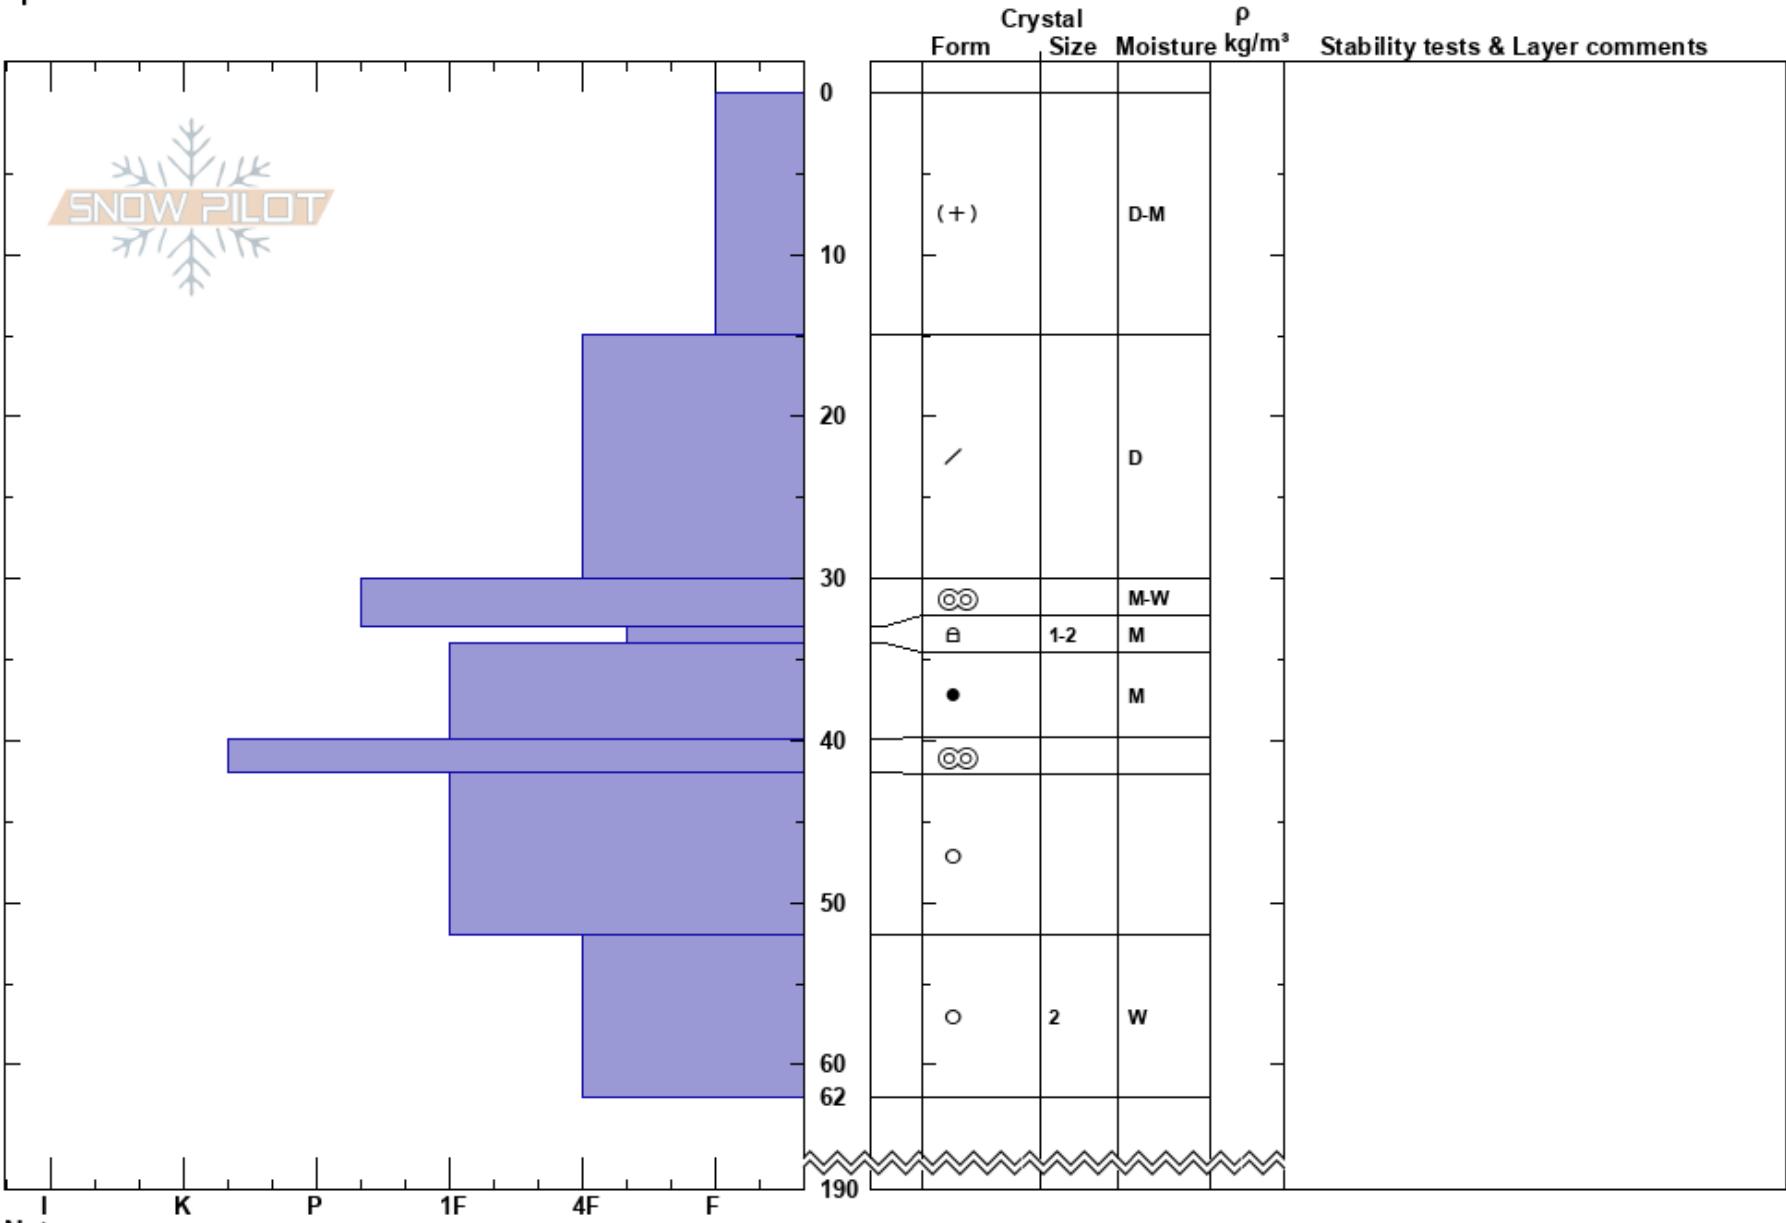

vikafjellet  
 Voss  
 Norway  
 Elevation: 880 m  
 Aspect: N  
 Specifics:

Steinar Hustoft  
 22/12/2017 - 14:00  
 Co-ord:  
 Slope Angle: 10°  
 Wind Loading: yes

Stability: HS:190  
 Air Temperature: -0.2°C PF:30  
 Sky Cover: OVC  
 Precipitation: S5  
 Wind: SW Moderate

Layer Notes:

Notes: