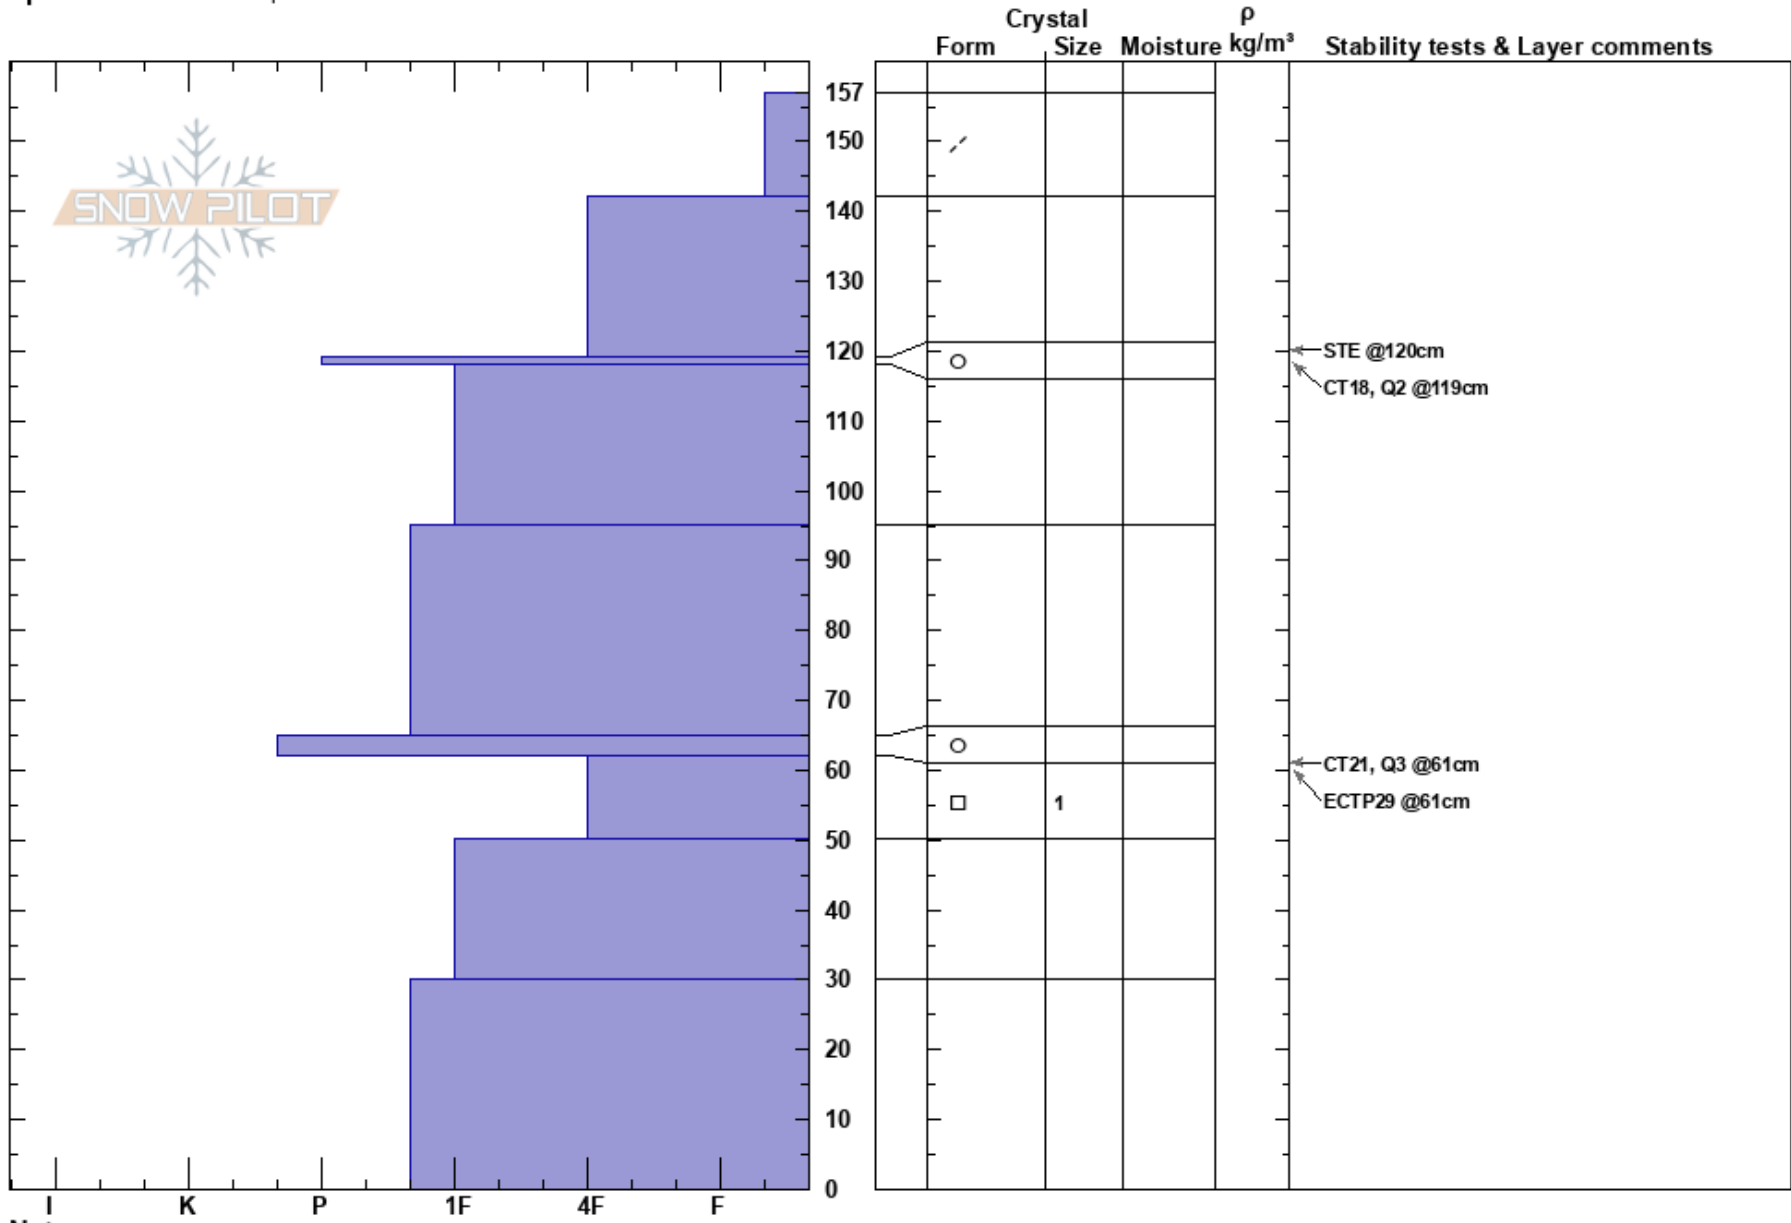

SE Ridge Glory
 Teton Range
 WY
Elevation: 9200 ft
Aspect: SE
Specifics: We skied slope

Travers Smith
 12/19/2022 - 1:00pm
Co-ord:
Slope Angle: 34°
Wind Loading: no

Stability:
Air Temperature:
Sky Cover: SCT
Precipitation: NO
Wind: SW Moderate

HS: 157
Layer Notes:
 119-118cm: Problematic layer

Notes: