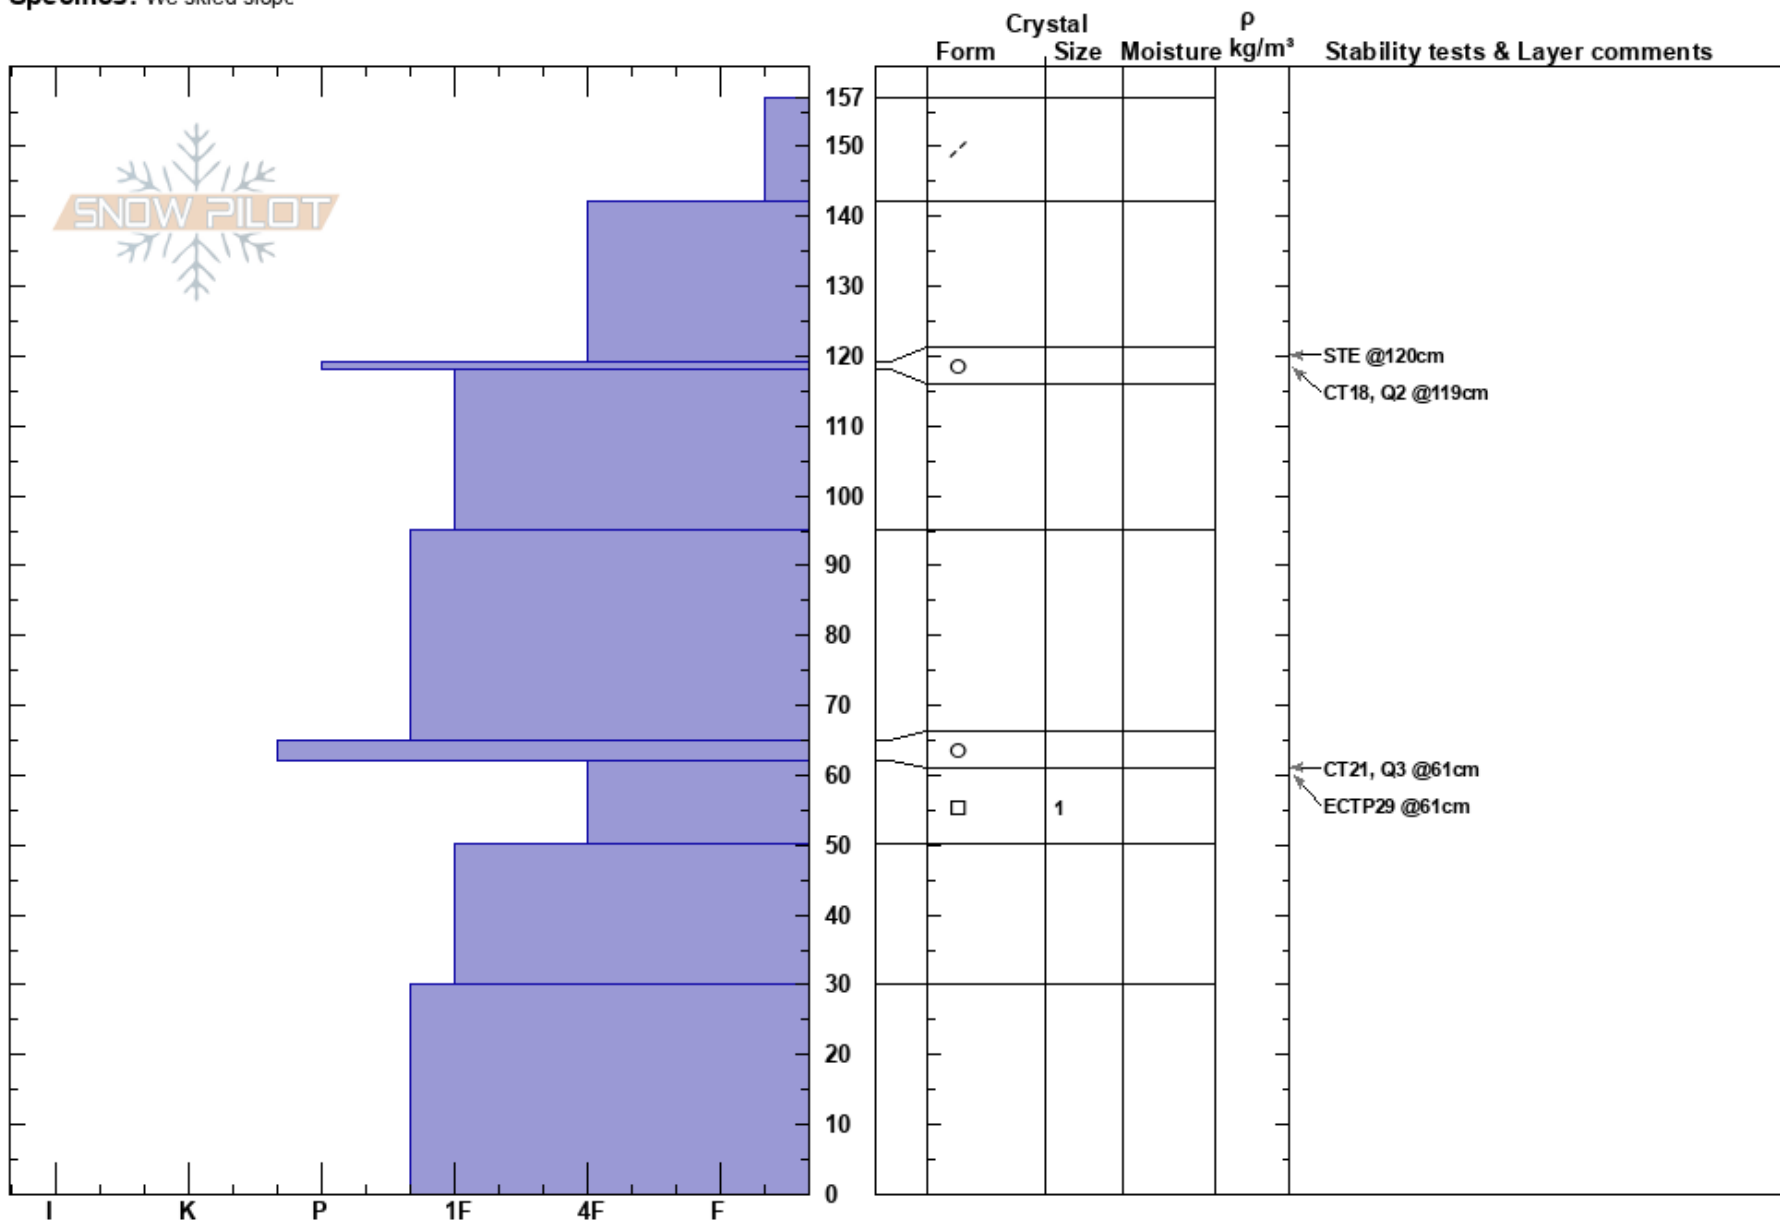

SE Ridge Glory
 Teton Range
 WY
Elevation: 9200 ft
Aspect: SE
Specifics: We skied slope

Travers Smith
 12/19/2022 - 1:00pm
Co-ord:
Slope Angle: 34°
Wind Loading: no

Stability:
Air Temperature:
Sky Cover: SCT
Precipitation: NO
Wind: SW Moderate

HS: 157
Layer Notes:
 119-118cm: Problematic layer

Notes: