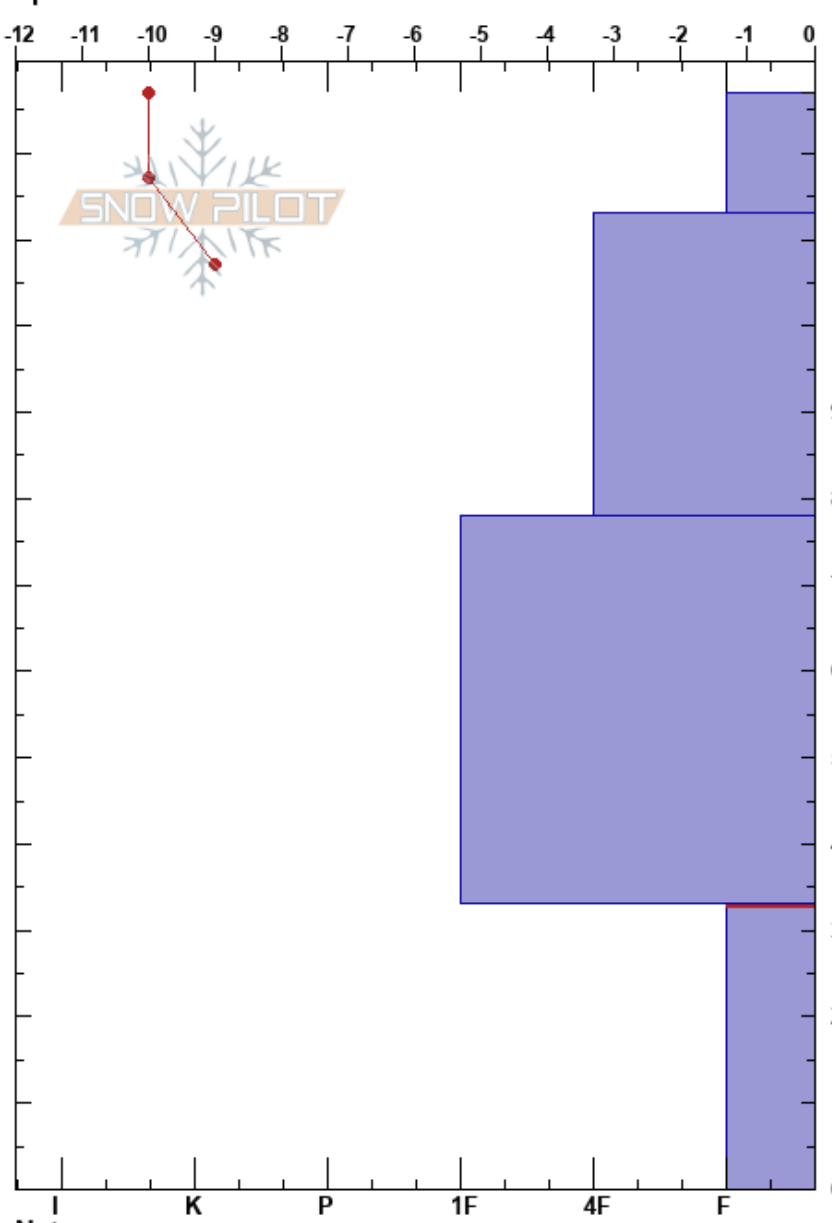

Voodoo Bowl
 Bridgeport Winter Rec Ar
 CA
 Elevation: 9903 ft
 Aspect:
 Specifics:

Joe Soccio
 12/19/2022 - 12:30pm
 Co-ord: 38.32041N, -119.62956W
 Slope Angle:
 Wind Loading: no

Stability: **HS:127**
 Air Temperature: 33-0cm: Problematic layer
 Sky Cover: CLR
 Precipitation: NO
 Wind: W Calm

Form	Crystal Size	Moisture	ρ kg/m ³	Stability tests & Layer comments
/				
•	1.5			← CT13, Q3 @113cm
•	1			
•	1			← ECTP25 @33cm ← PST58/100 (End) @33cm
□				

Notes: