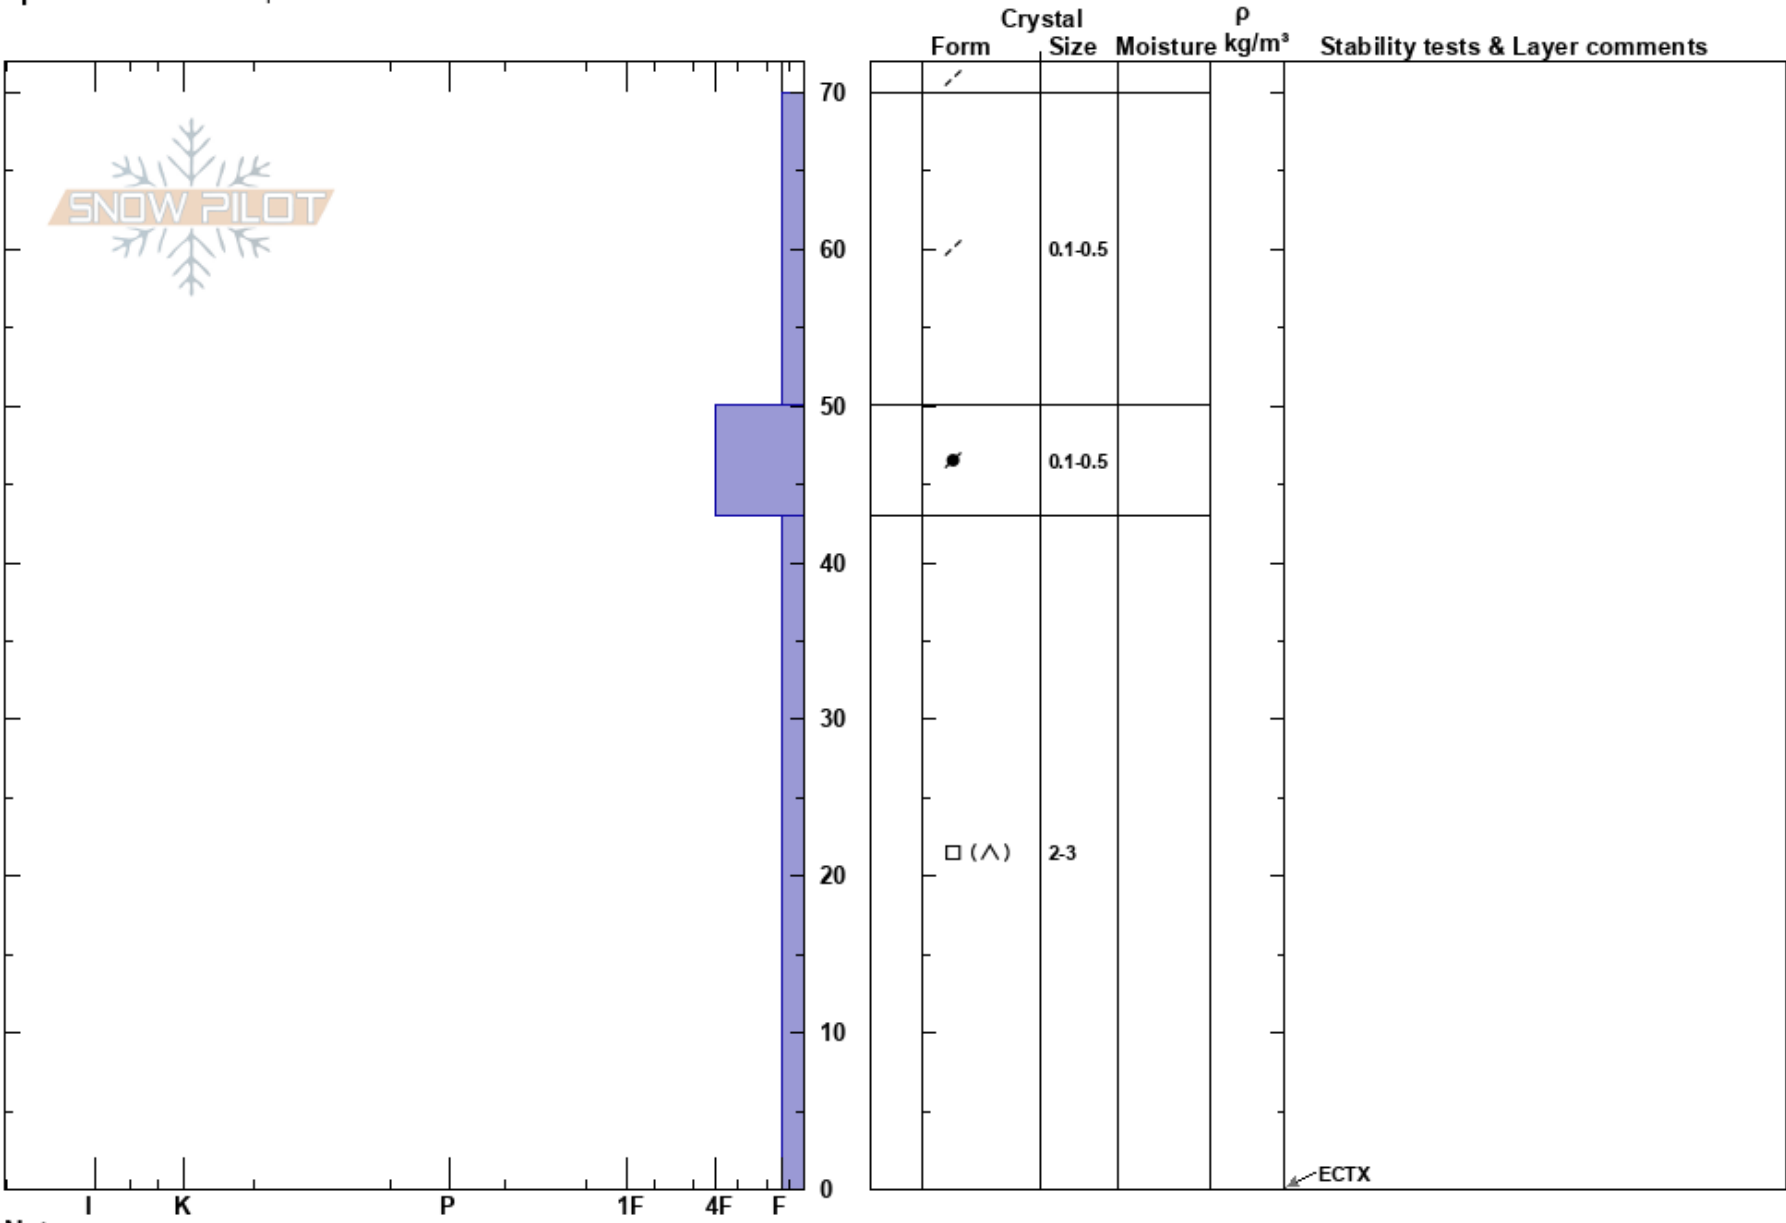

Floral Park W NTL
 Front Range
 CO
Elevation: 11768 ft
Aspect: W
Specifics: We skied slope

Austin DiVesta
 12/18/2022 - 2:00pm
Co-ord: 39.79235N, -105.77140W
Slope Angle: 18°
Wind Loading:

Stability:
Air Temperature:
Sky Cover: SCT
Precipitation: NO
Wind: Calm

HS:70
PF:70
Layer Notes:

Notes: