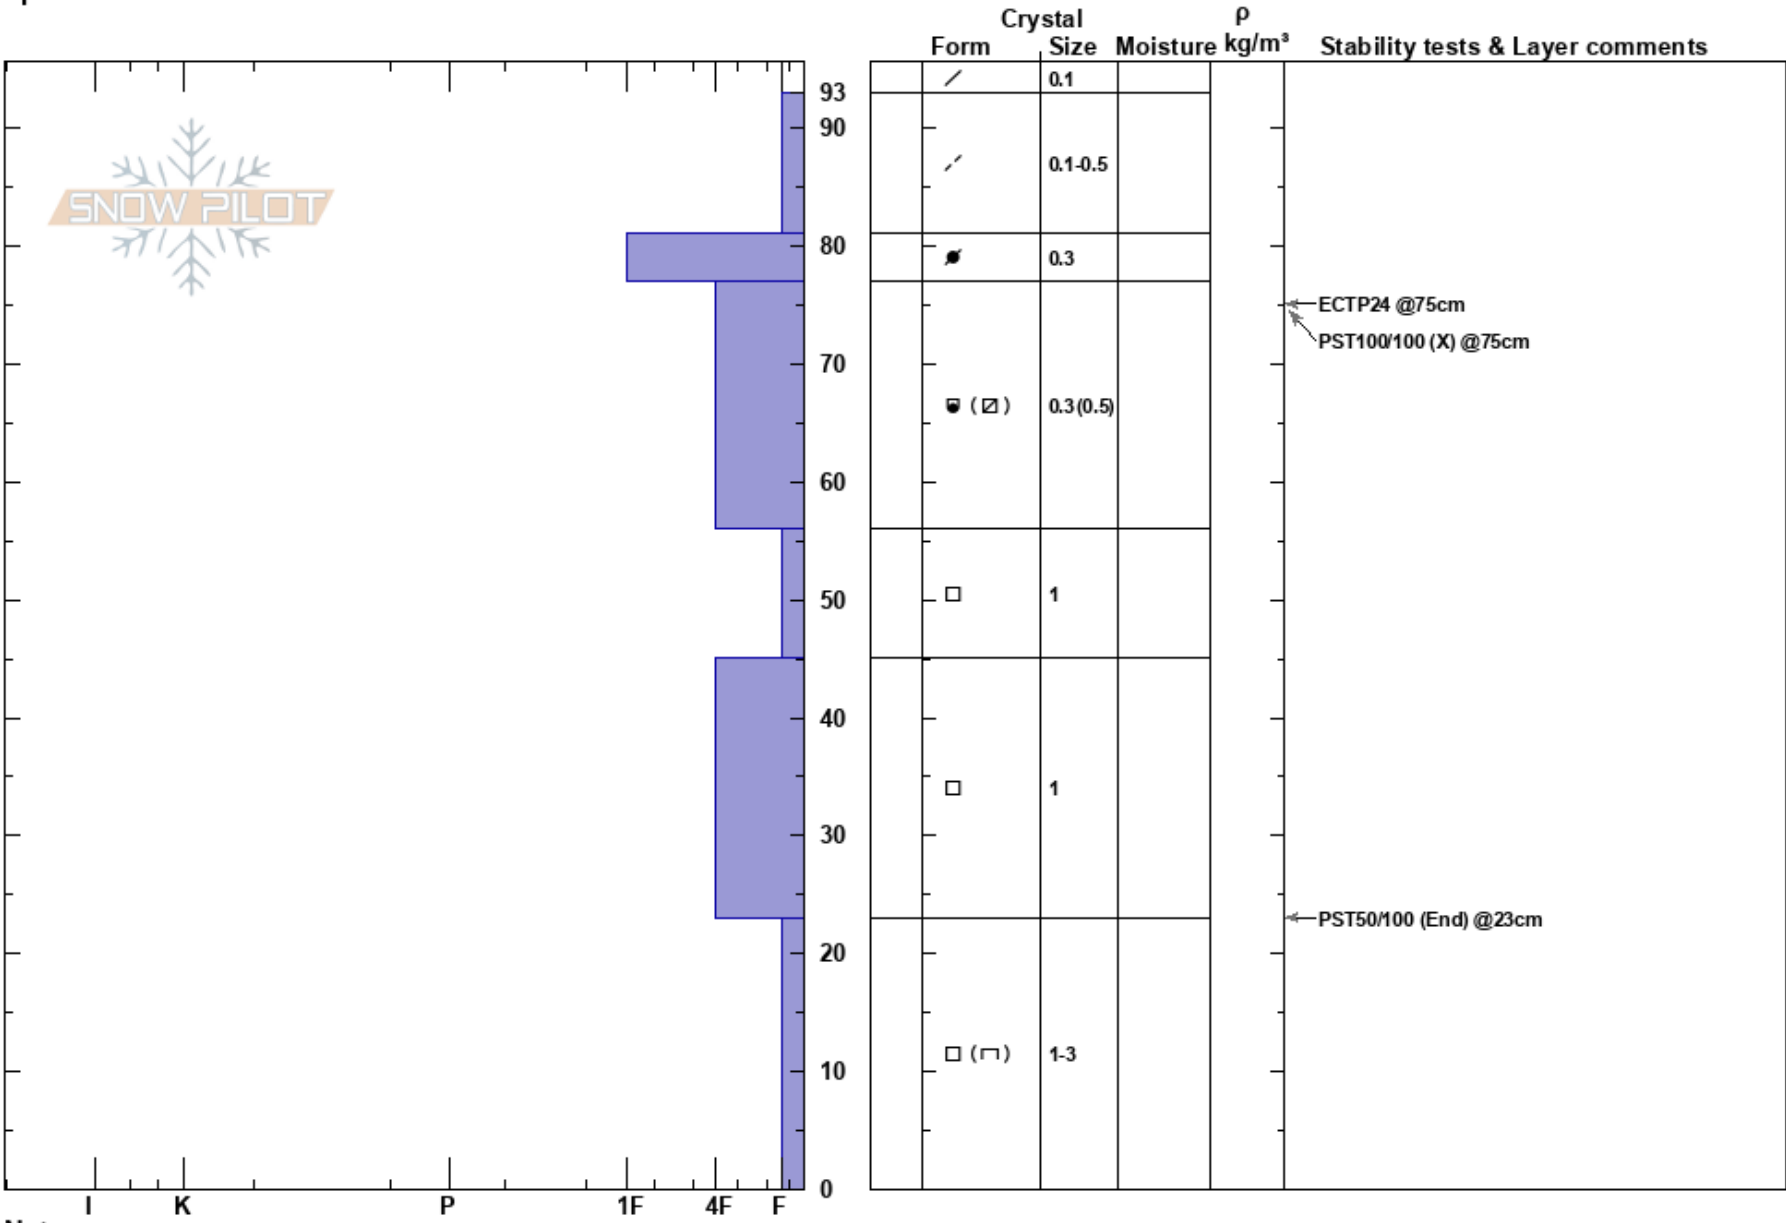

Mines Peak NW
Front Range
CO
Elevation: 11742 ft
Aspect: NW
Specifics:

Austin DiVesta
12/18/2022 - 12:00pm
Co-ord: 39.79859N, -105.77056W
Slope Angle: 20°
Wind Loading:

Stability:
Air Temperature:
Sky Cover: SCT
Precipitation: NO
Wind: Calm

HS:93

Layer Notes:

Notes: