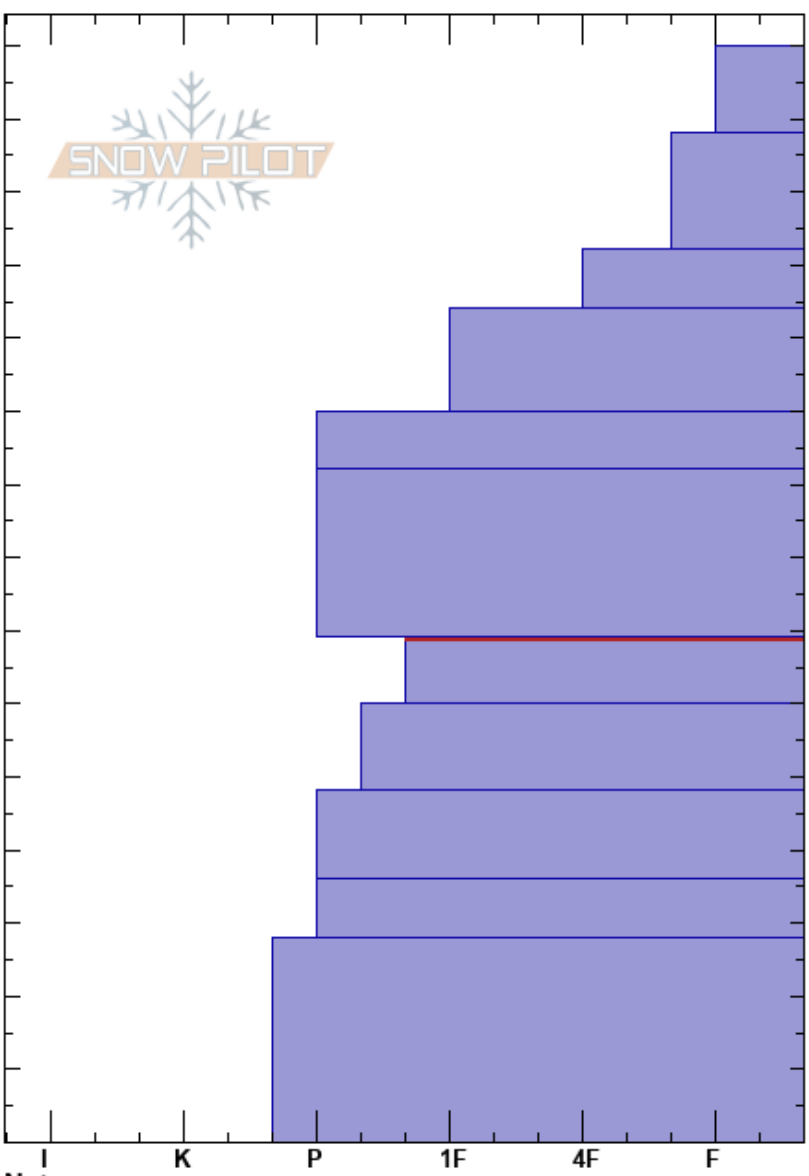

Combat below Bidet  
 Teton Range  
 WY  
 Elevation: 2681 m  
 Aspect: N  
 Specifics: Pit dug in a Ski Area; Pit is representative of backcountry; Ski tracks on slope; We skied slope

Daniel Nagy  
 12/18/2022 - 3:00pm  
 Co-ord: 43.77949N, -110.94258W  
 Slope Angle: 38°  
 Wind Loading:

Stability: Good  
 Air Temperature: -8.3°C  
 Sky Cover: FEW  
 Precipitation: NO  
 Wind: SW Calm

HS:150  
 69-60cm: Decomposed Melt Freeze Crus  
 69-60cm: Problematic layer  
 36-28cm: Decomposing

Depth (cm)	Crystal		Moisture	ρ kg/m³	Stability tests & Layer comments
	Form	Size			
150					
140	/ ( / )	1-2			
130	/	1			
120	□ ( / )	0.5-1			
110	□ ( ⊖ )	0.5			
100	⊖	0.5			
90					
80	⊖	0.3-0.5			
70	□ ( ⊖ )	0.5-1			← STH @69cm ← CT27, Q2 @69cm ← ECTP29 @69cm Arrested ← PST50/100 (Arr) @69cm ← PST85/100 (SF) @69cm
60	⊖	1			
50	⊖	0.5			
40					
30	⊙⊙ ( ⊖ )	(1)			← STH @33cm
20					
10	⊖	1			
0					36-28cm: Decomposing