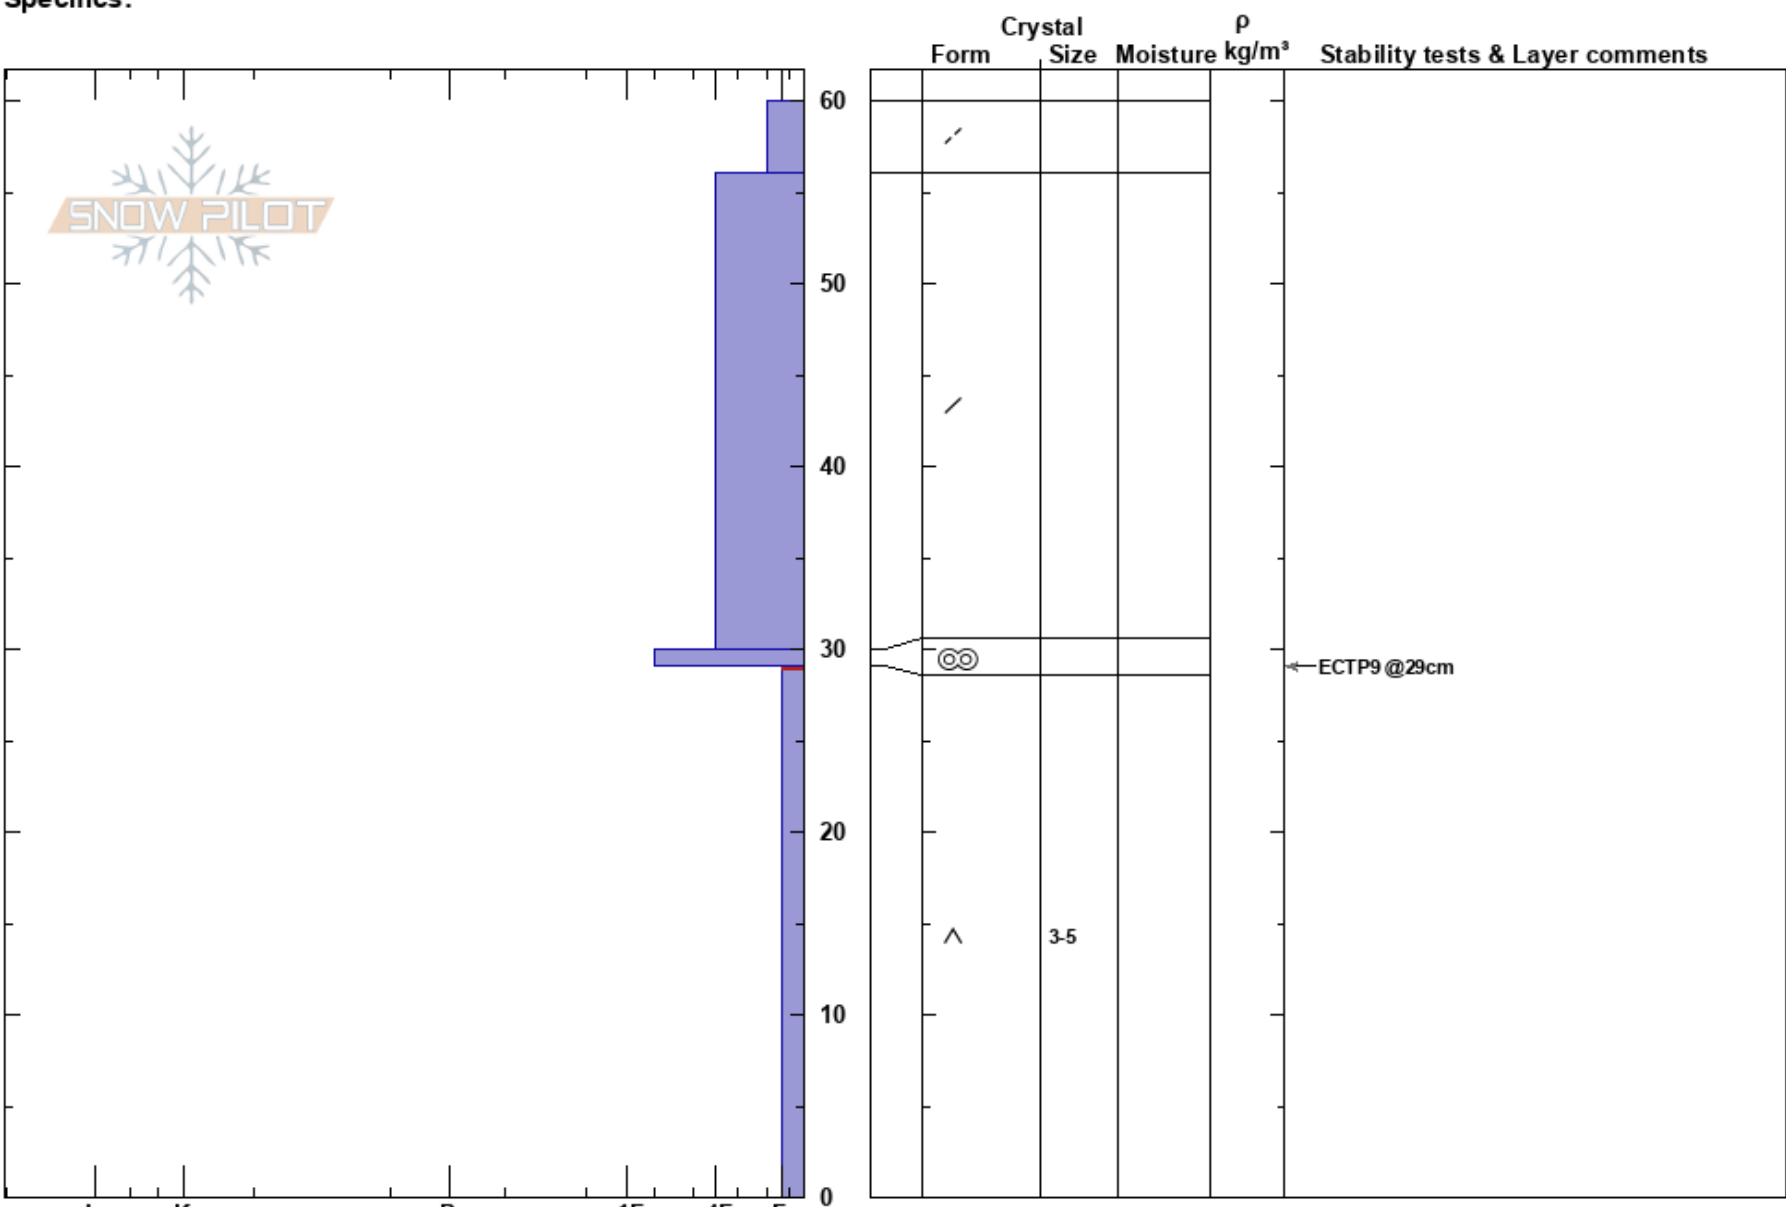

Tyler Upper  
 Madison Range-N  
 MT  
 Elevation: 9078 ft  
 Aspect: 231°  
 Specifics:

Alex Haddad  
 12/18/2022 - 10:58am  
 Co-ord: 45.32306N, -111.38170W  
 Slope Angle: 35°  
 Wind Loading: previous

Stability: Poor  
 Air Temperature: HS:60  
 Sky Cover: FEW  
 Precipitation: NO  
 Wind: Calm  
 PF:50  
 PS:20  
 29-0cm: Problematic layer

Notes: