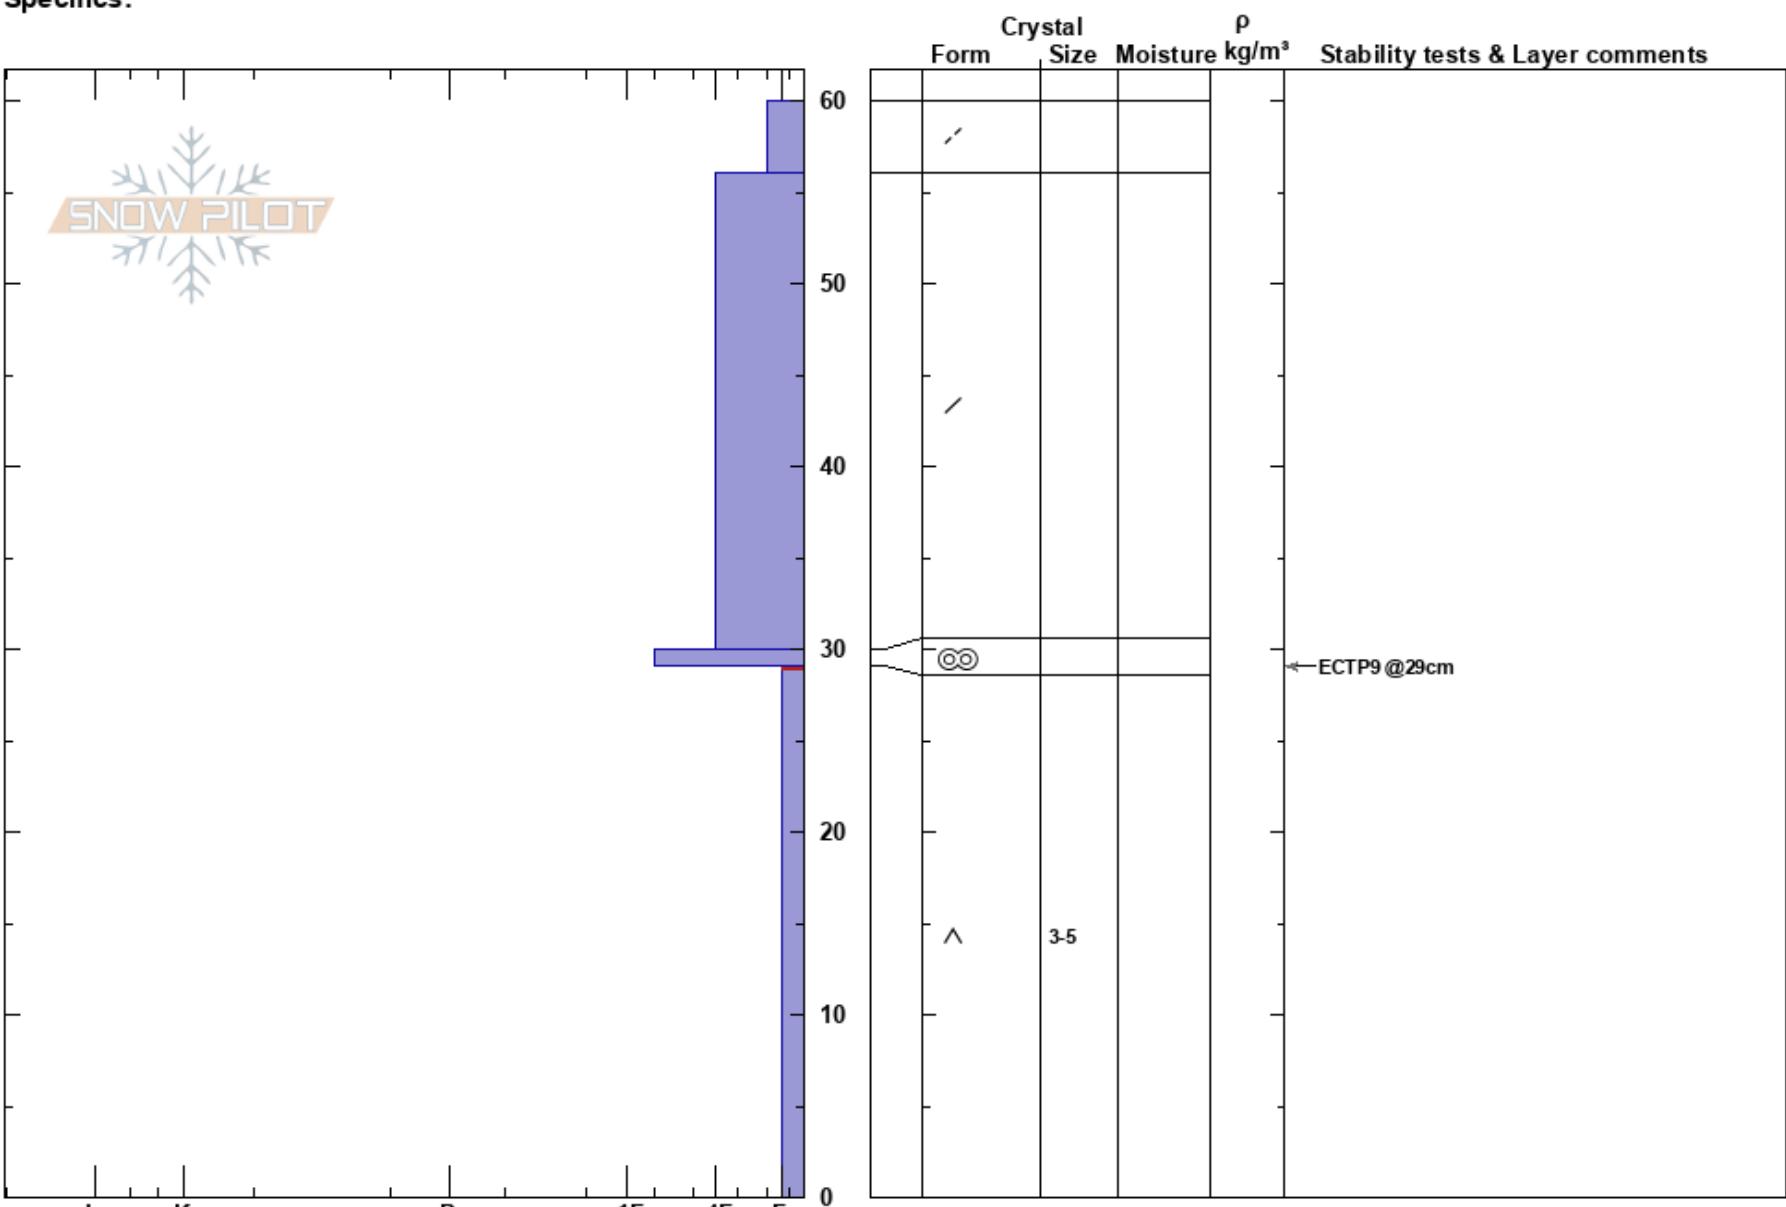

Tyler Upper
 Madison Range-N
 MT
 Elevation: 9078 ft
 Aspect: 231°
 Specifics:

Alex Haddad
 12/18/2022 - 10:58am
 Co-ord: 45.32306N, -111.38170W
 Slope Angle: 35°
 Wind Loading: previous

Stability: Poor
 Air Temperature: HS:60
 Sky Cover: FEW
 Precipitation: NO
 Wind: Calm
 PF:50
 PS:20
 29-0cm: Problematic layer