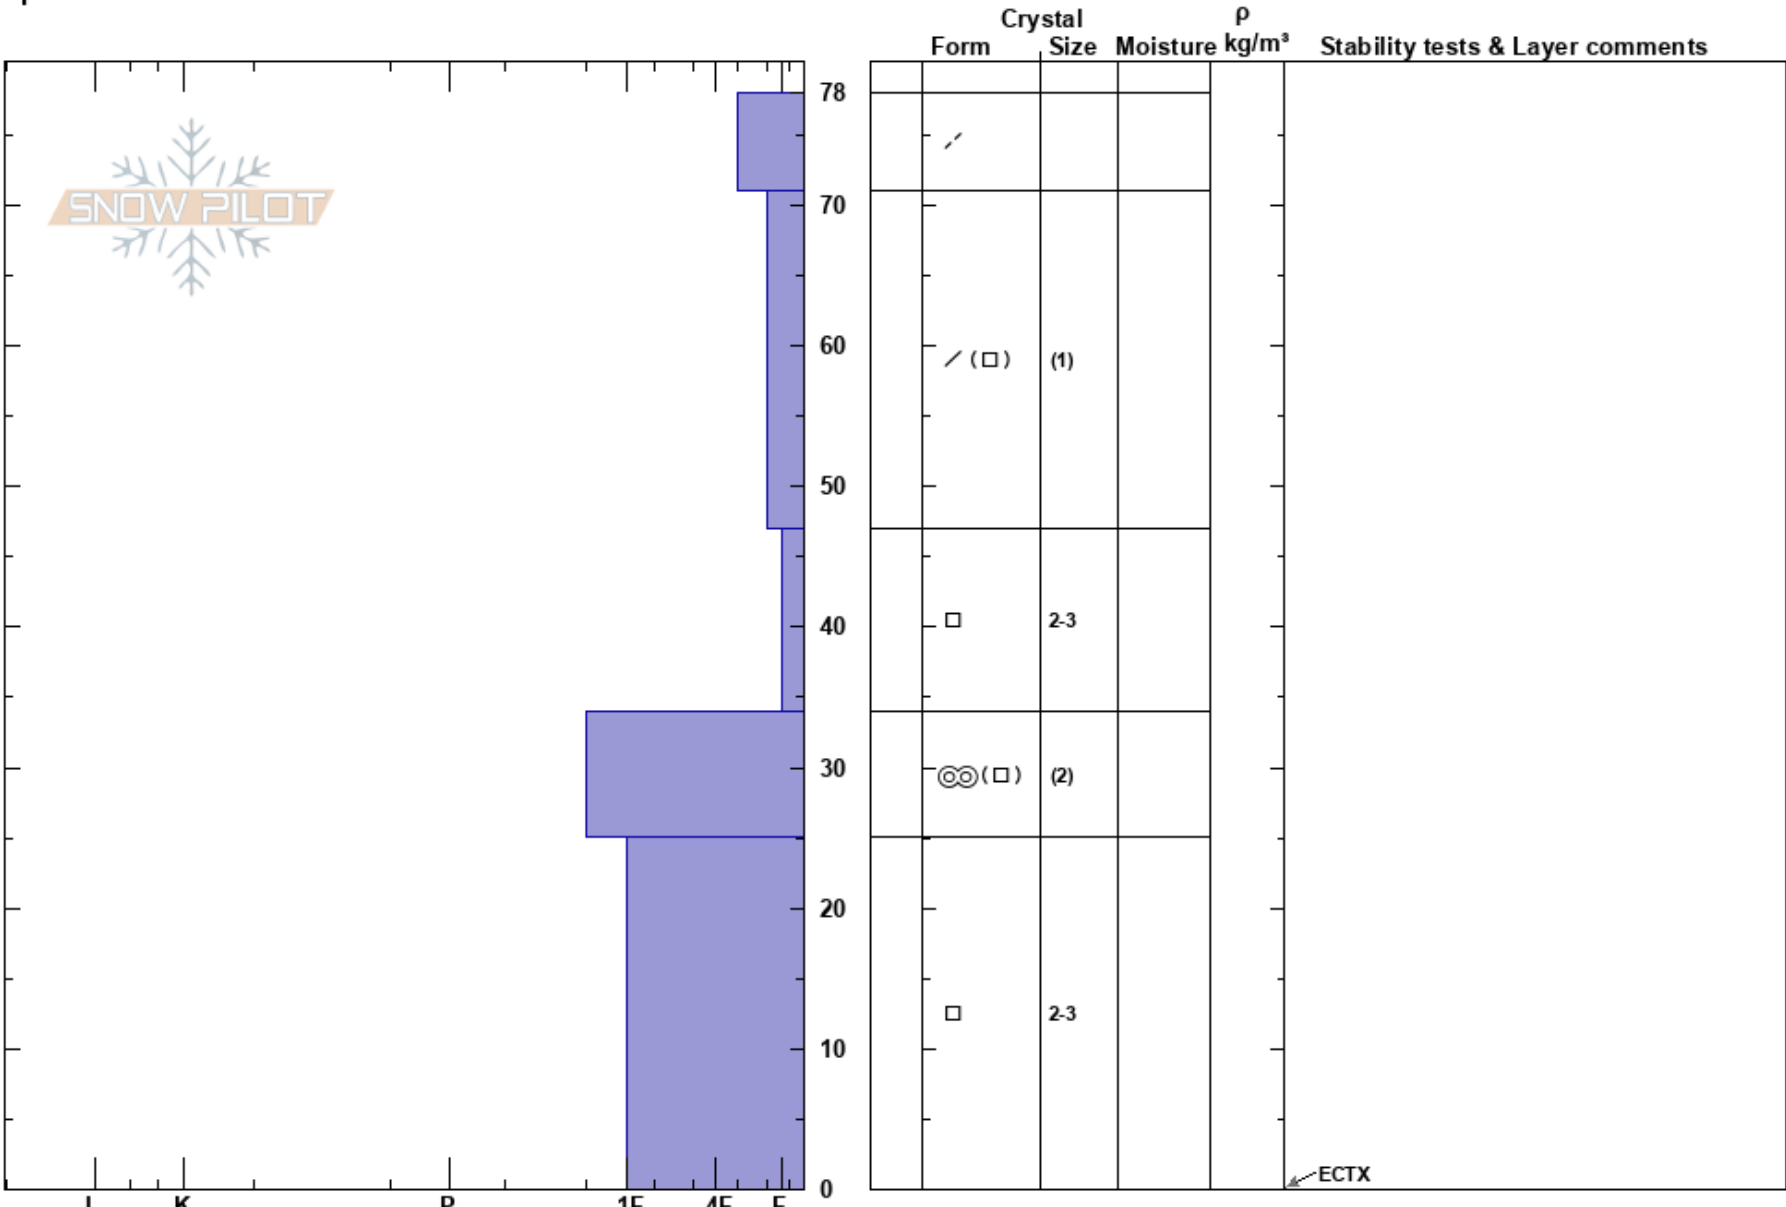

Tyler Lwr  
 Madison Range-N  
 MT  
 Elevation: 9023 ft  
 Aspect: 228°  
 Specifics:

Alex Haddad  
 12/18/2022 - 10:28am  
 Co-ord: 45.32333N, -111.38220W  
 Slope Angle: 32°  
 Wind Loading: previous

Stability: Poor  
 Air Temperature:  
 Sky Cover: FEW  
 Precipitation: NO  
 Wind: Calm

HS:78  
 PF:70  
 PS:30  
 34-25cm:Problematic layer

Notes: Another group on skin track reported an ECTP18 40 cm down from surface (HS 90cm)