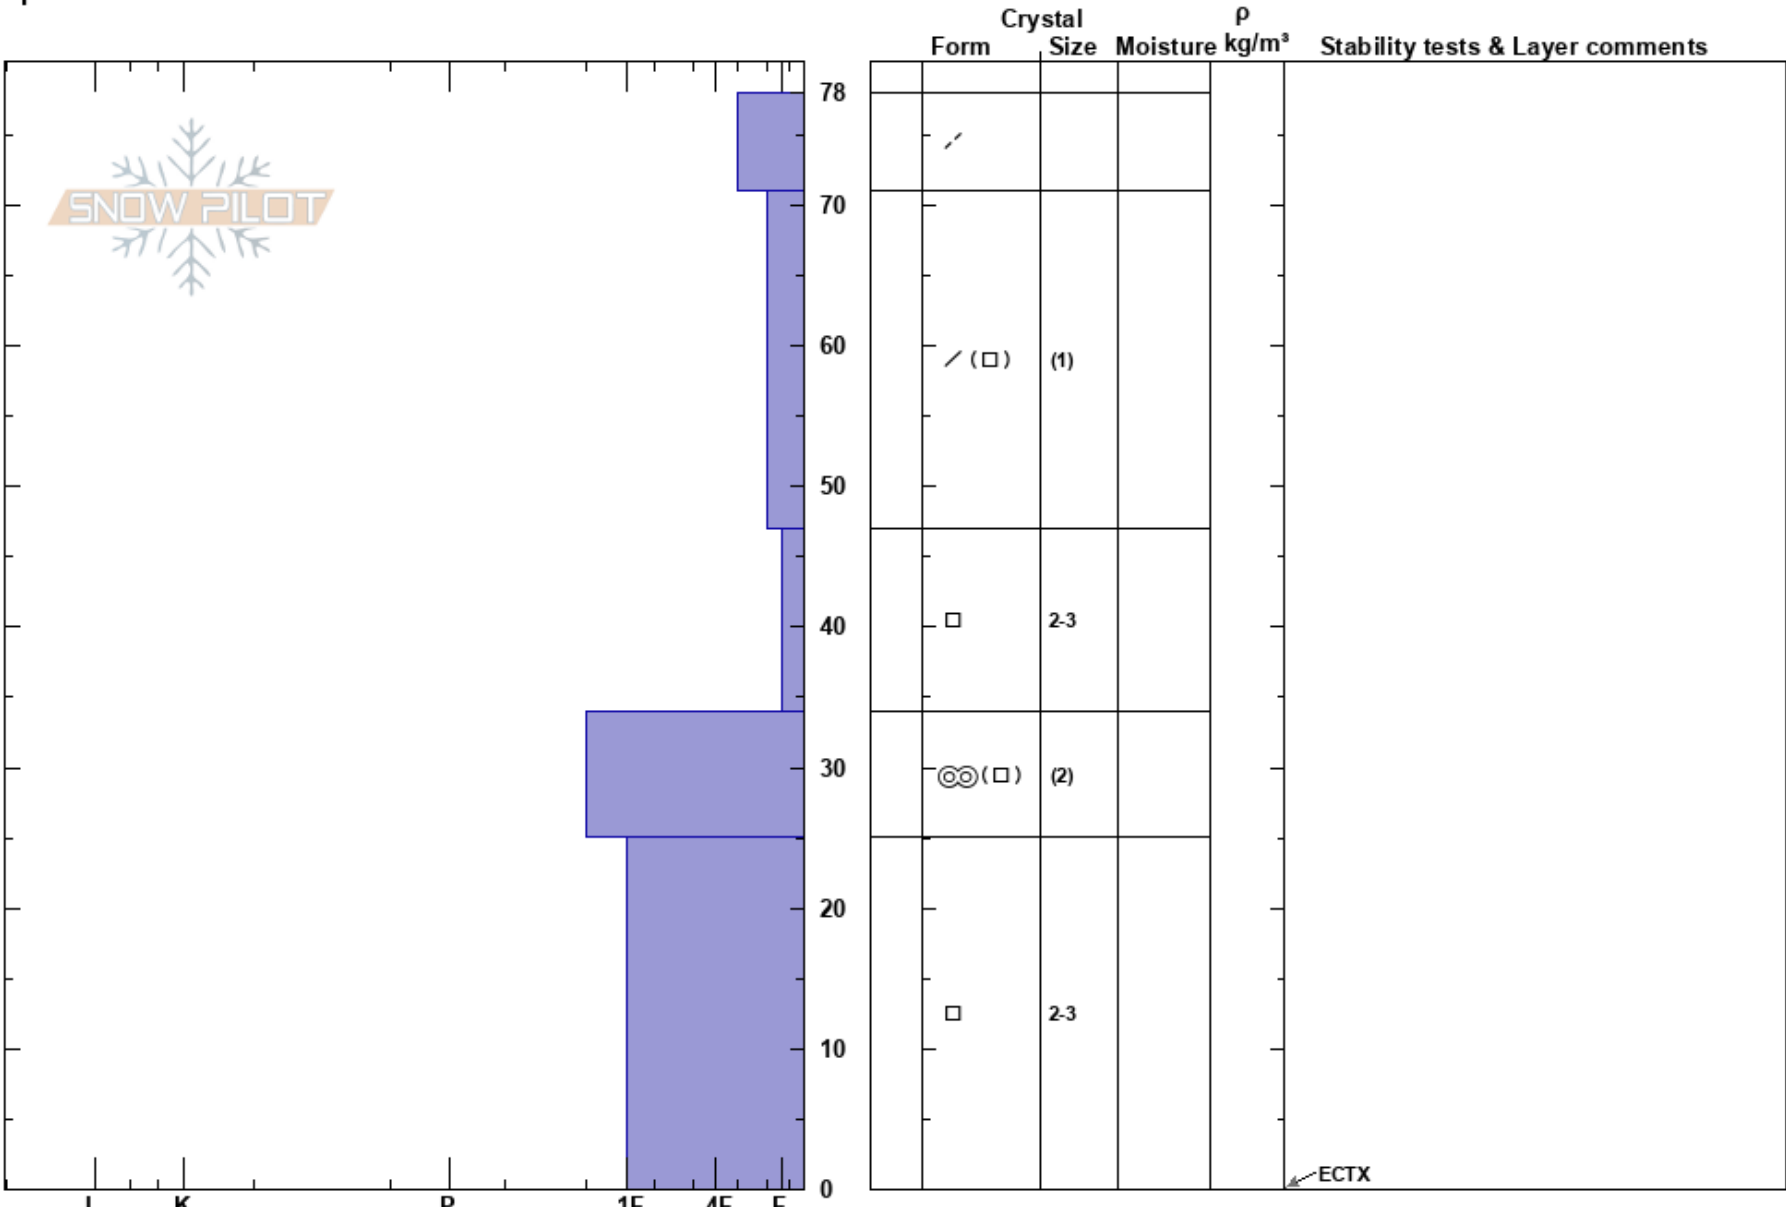

Tyler Lwr
 Madison Range-N
 MT
 Elevation: 9023 ft
 Aspect: 228°
 Specifics:

Alex Haddad
 12/18/2022 - 10:28am
 Co-ord: 45.32333N, -111.38220W
 Slope Angle: 32°
 Wind Loading: previous

Stability: Poor
 Air Temperature:
 Sky Cover: FEW
 Precipitation: NO
 Wind: Calm

HS:78
 PF:70 34-25cm:Problematic layer
 PS:30

Notes: Another group on skin track reported an ECTP18 40 cm down from surface (HS 90cm)