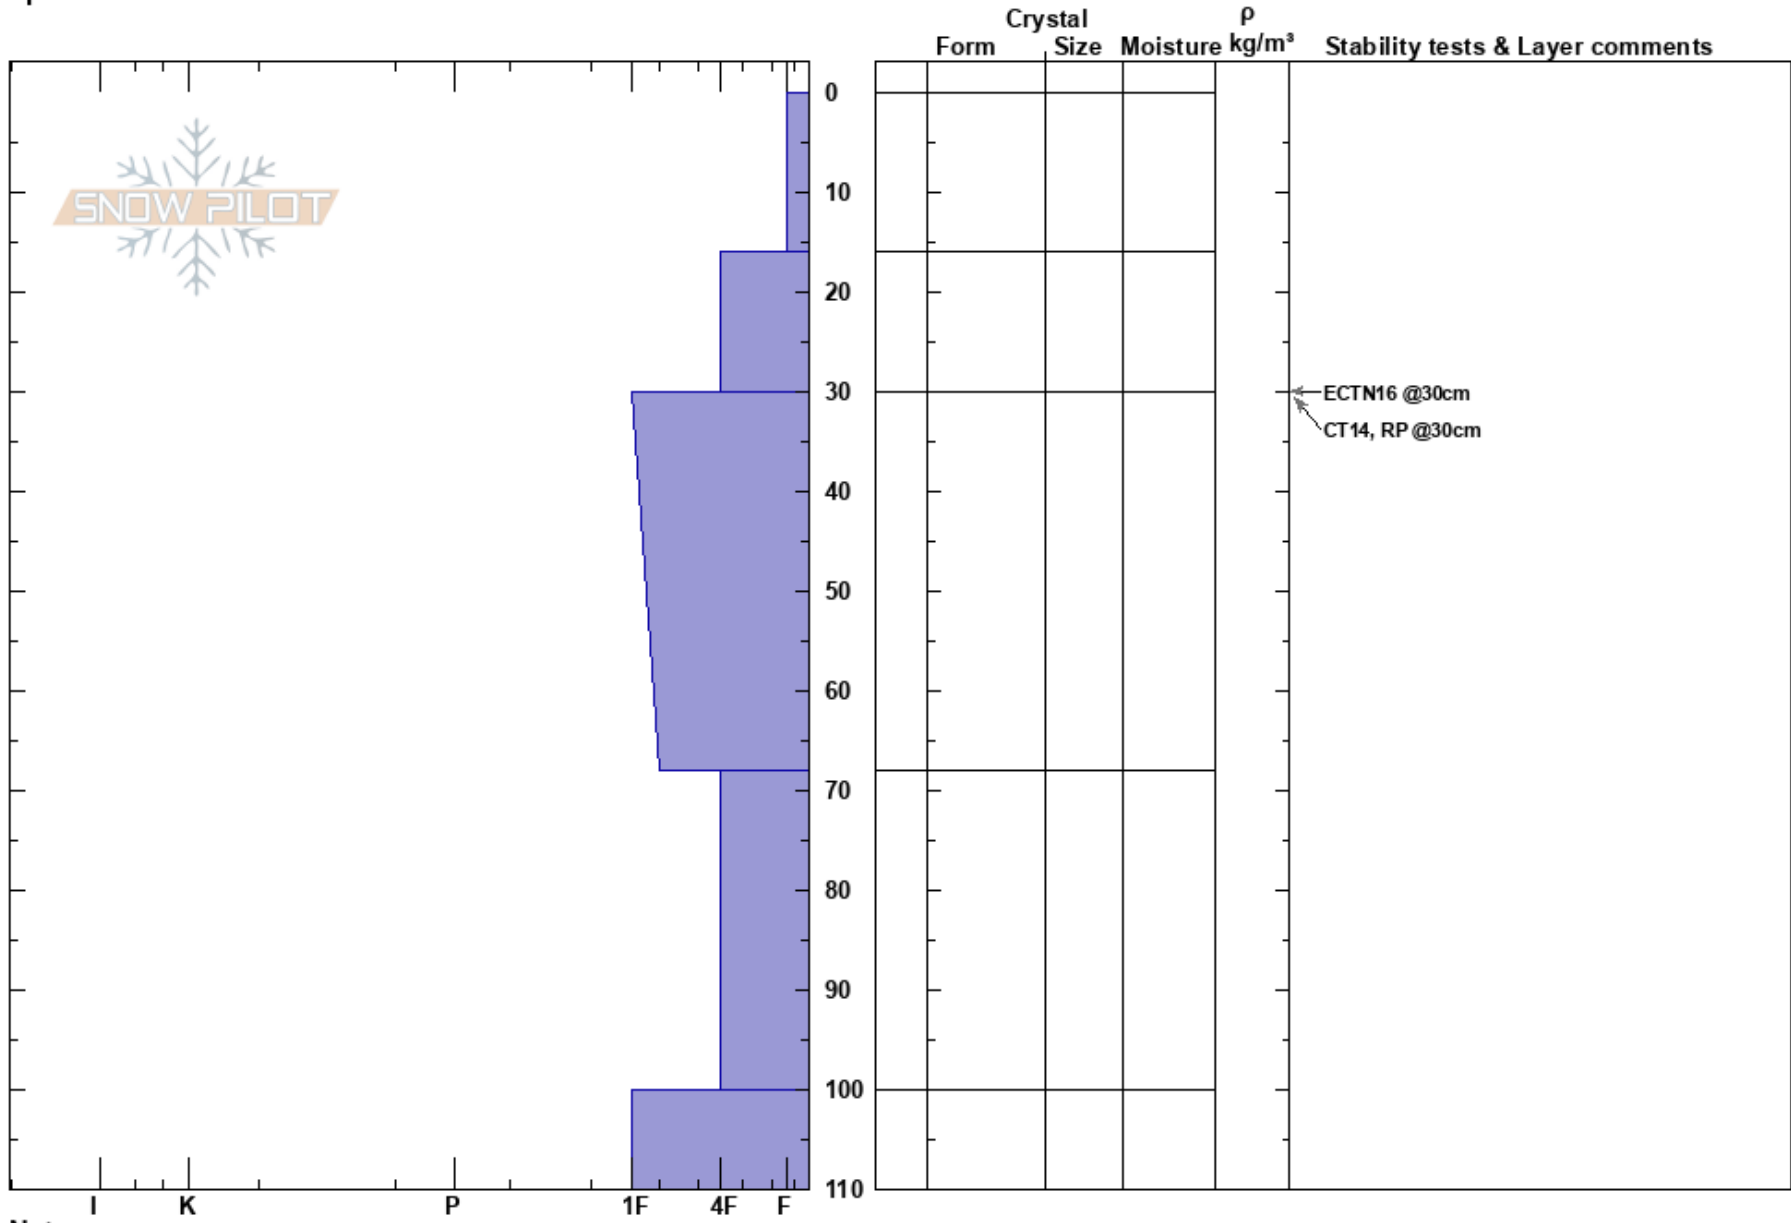

Warlock test profile
 Cariboo
 BC
Elevation: 1869 m
Aspect: NW
Specifics:

Ari Bruns
 18/12/2022 - 12:00
Co-ord: 10U 677246E 5936466N
Slope Angle: 30°
Wind Loading: no

Stability:
Air Temperature: -31°C
Sky Cover: CLR
Precipitation: NO
Wind: W Light Breeze

HS:110

Layer Notes:

Notes: Quick TP on warlock in a glade at 1800m. Shallow snowpack and the Nov 21st interface was not as defined as in other parts of the tenure.