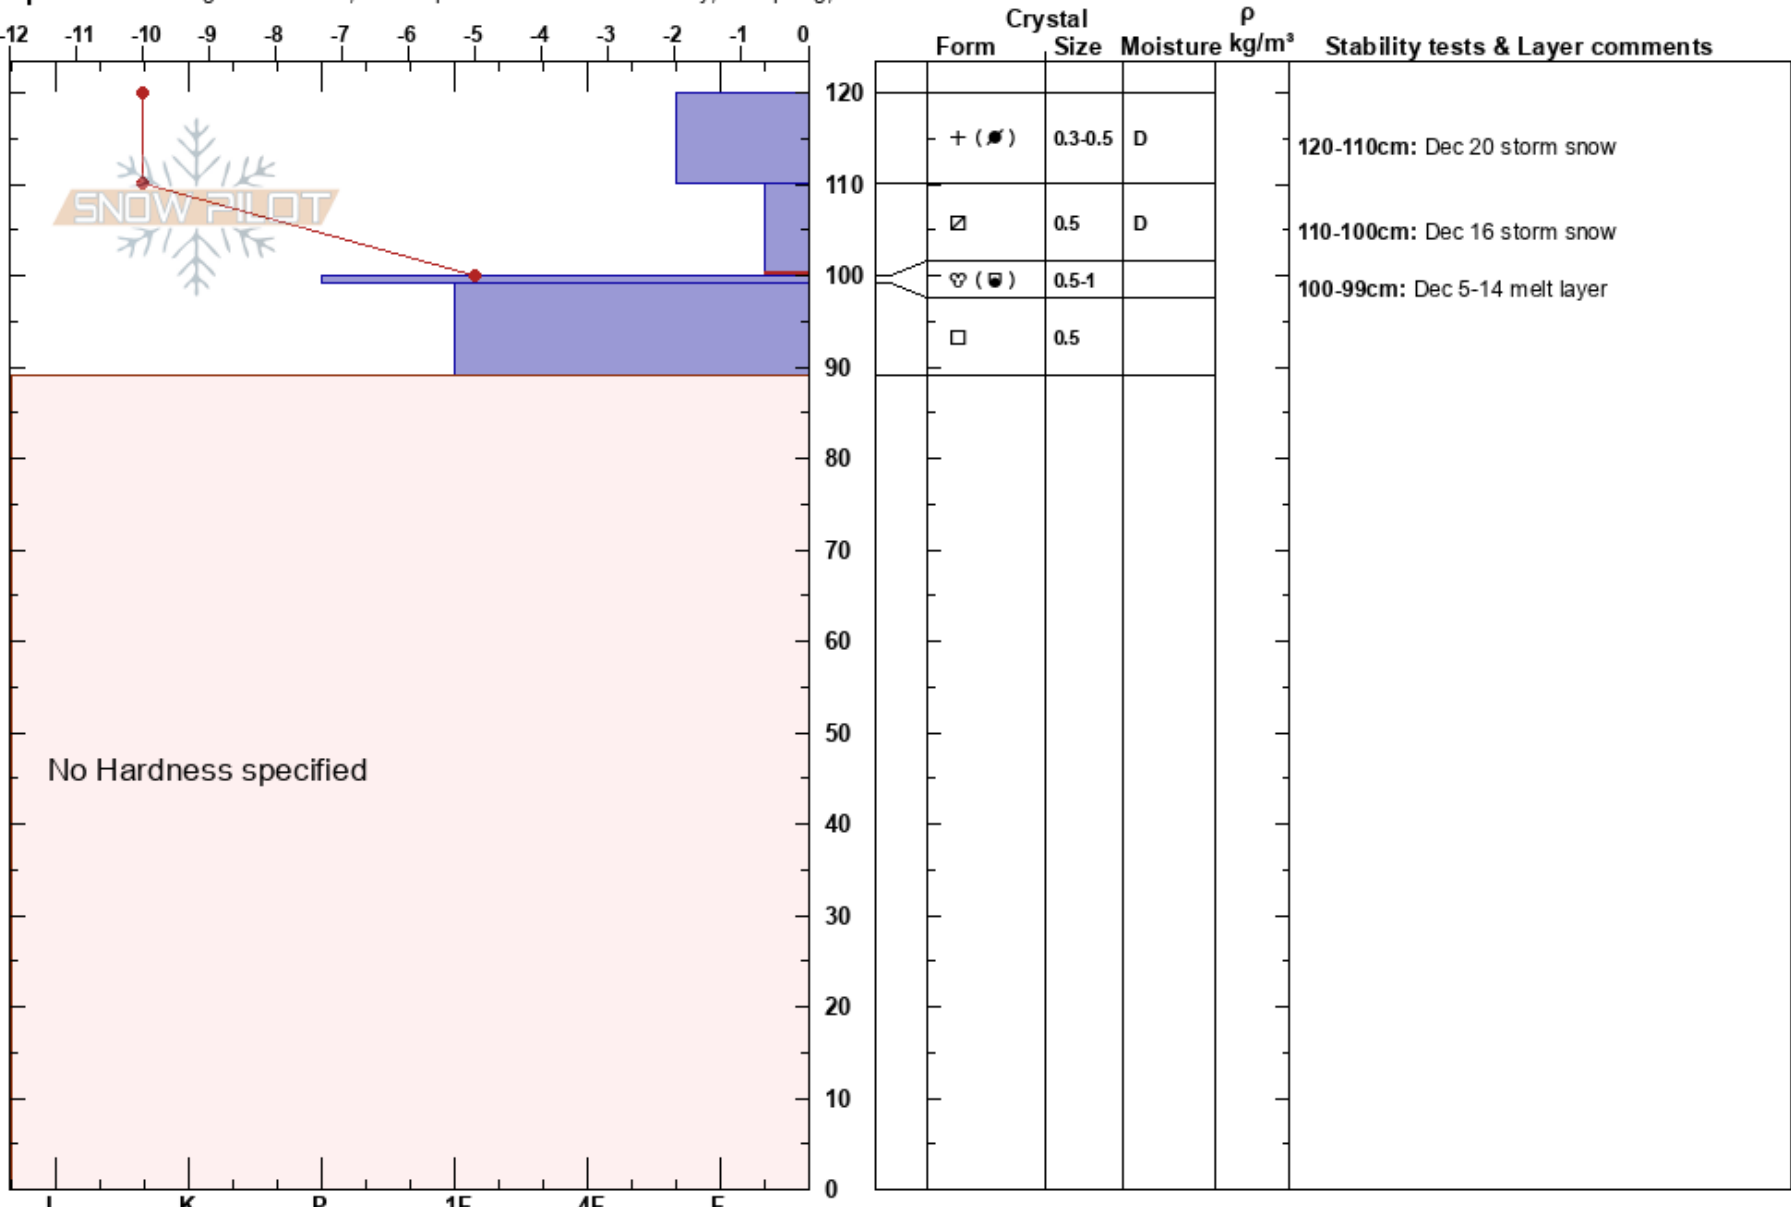

Yellowjacket: HSN only  
 Carson Range  
 NV  
 Elevation: 9000 ft  
 Aspect: 30°

Shane Rathbun  
 12/21/2017 - 12:45pm  
 Co-ord: 39.31889N, -119.88033E  
 Slope Angle: 37°  
 Wind Loading: previous

Stability: Good  
 Air Temperature: -8°C  
 Sky Cover: CLR  
 Precipitation: NO  
 Wind: NE Calm

HS:120  
 PF:35  
 120-110cm: Dec 20 storm snow  
 110-100cm: Dec 16 storm snow  
 110-100cm: Problematic layer  
 100-99cm: Dec 5-14 melt layer

Specifics: Pit dug in a Ski Area; Pit is representative of backcountry; Collapsing, localized

Notes: This pit is located in closed terrain at the Mt Rose ski area. It is representative of the backcountry. The location is in the Chutes just below the first shot point at the top of Yellowjacket on a NE aspect below a large rock. We did not perform a column test, however we did ski cut the slope multiple times with negative results.