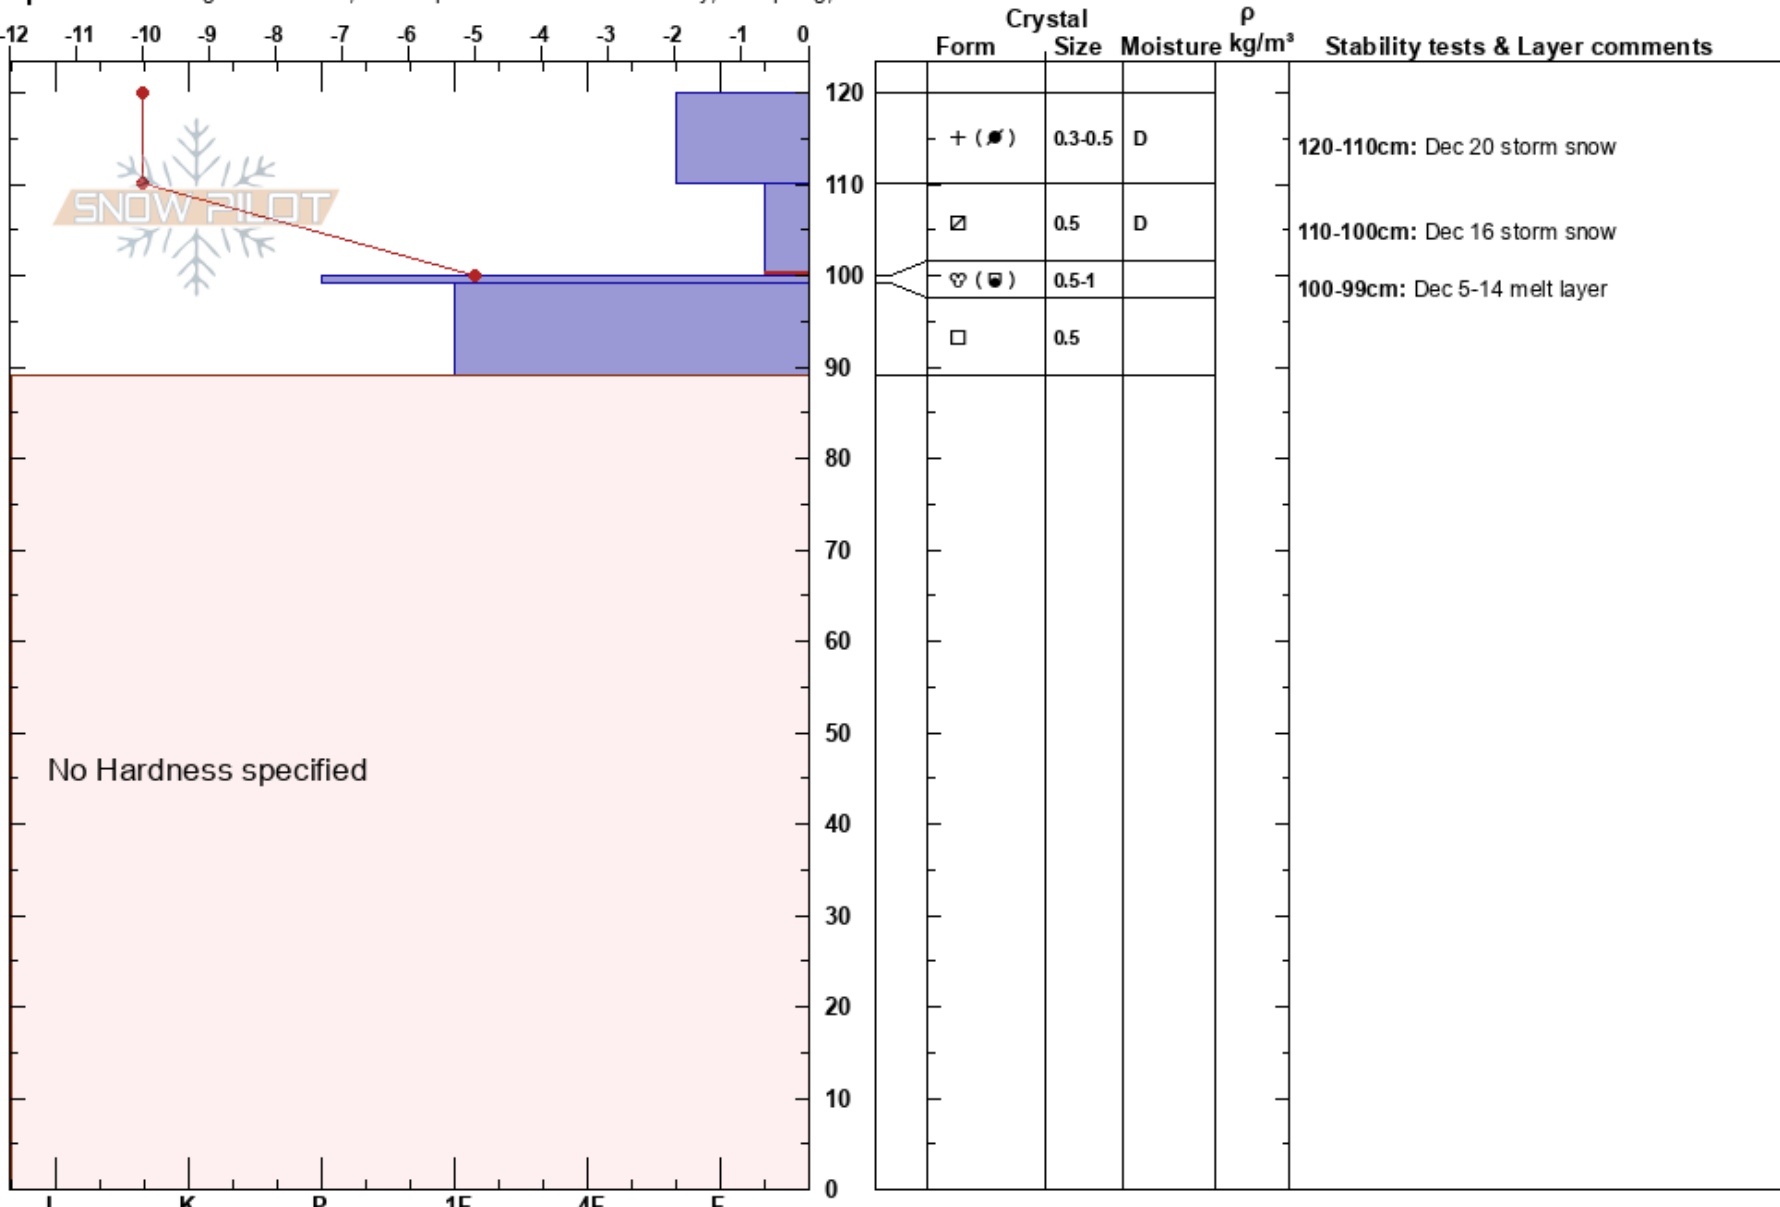

Yellowjacket: HSN only
 Carson Range
 NV
 Elevation: 9000 ft
 Aspect: 30°

Shane Rathbun
 12/21/2017 - 12:45pm
 Co-ord: 39.31889N, -119.88033E
 Slope Angle: 37°
 Wind Loading: previous

Stability: Good
 Air Temperature: -8°C
 Sky Cover: CLR
 Precipitation: NO
 Wind: NE Calm

HS:120
 PF:35
 120-110cm: Dec 20 storm snow
 110-100cm: Dec 16 storm snow
 110-100cm: Problematic layer
 100-99cm: Dec 5-14 melt layer

Specifics: Pit dug in a Ski Area; Pit is representative of backcountry; Collapsing, localized

Notes: This pit is located in closed terrain at the Mt Rose ski area. It is representative of the backcountry. The location is in the Chutes just below the first shot point at the top of Yellowjacket on a NE aspect below a large rock. We did not perform a column test, however we did ski cut the slope multiple times with negative results.