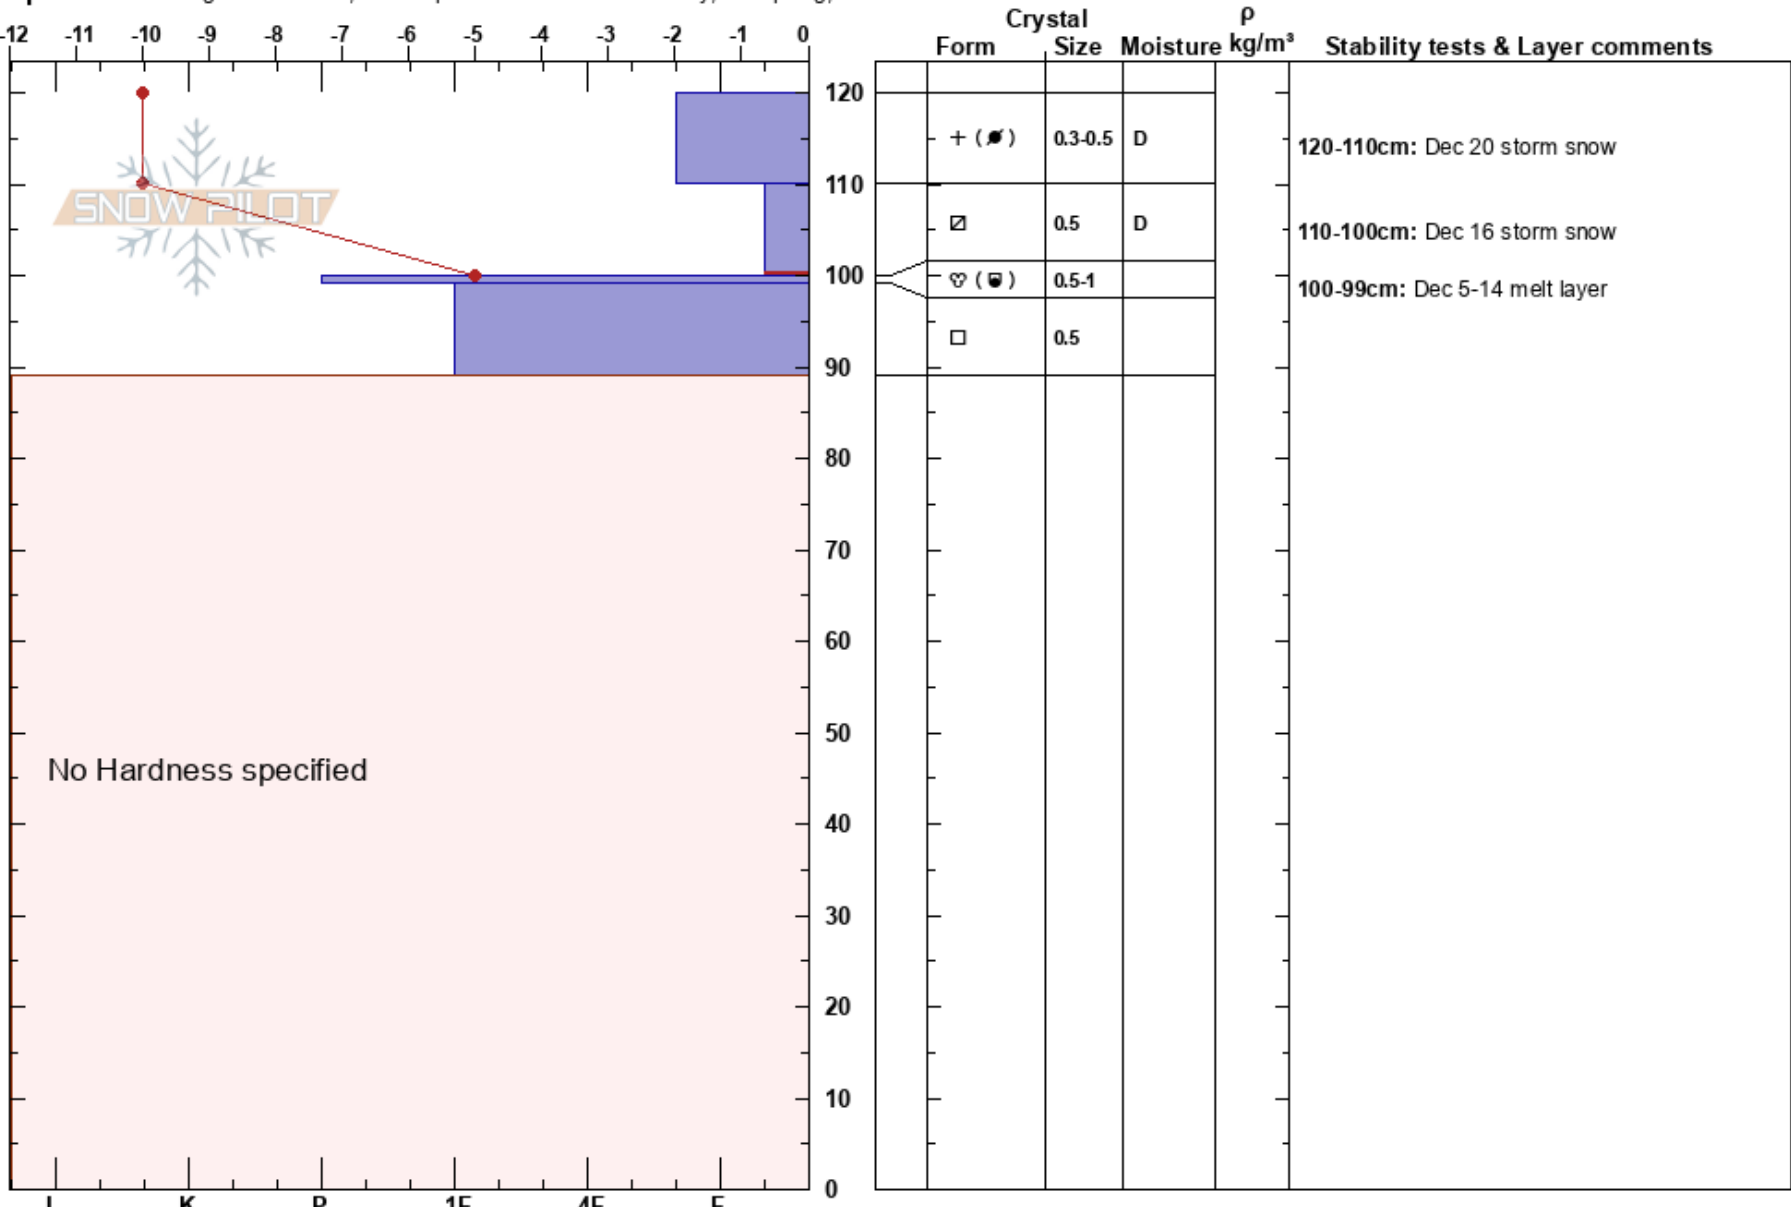

Yellowjacket: HSN only
 Carson Range
 NV
 Elevation: 9000 ft
 Aspect: 30°

Shane Rathbun
 12/21/2017 - 12:45pm
 Co-ord: 39.31889N, -119.88033E
 Slope Angle: 37°
 Wind Loading: previous

Stability: Good
 Air Temperature: -8°C
 Sky Cover: CLR
 Precipitation: NO
 Wind: NE Calm

HS:120
 PF:35
 120-110cm: Dec 20 storm snow
 110-100cm: Dec 16 storm snow
 110-100cm: Problematic layer
 100-99cm: Dec 5-14 melt layer

Specifics: Pit dug in a Ski Area; Pit is representative of backcountry; Collapsing, localized

Notes: This pit is located in closed terrain at the Mt Rose ski area. It is representative of the backcountry. The location is in the Chutes just below the first shot point at the top of Yellowjacket on a NE aspect below a large rock. We did not perform a column test, however we did ski cut the slope multiple times with negative results.