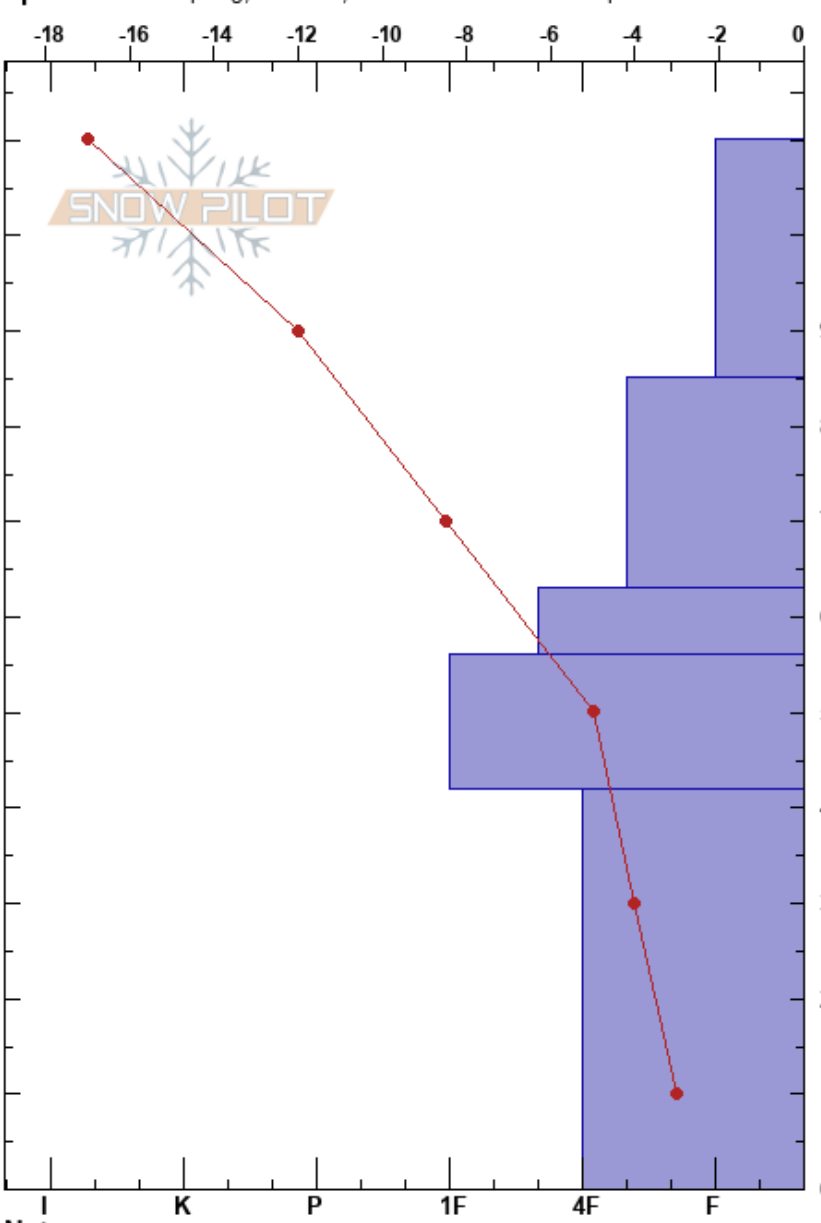

StrawberryNorth121722
 Uinta Range
 UT
 Elevation: 8748 ft
 Aspect: N
 Specifics: Collapsing, localized; Snowmobile tracks on slope

Clinton Alden
 12/17/2022 - 12:26pm
 Co-ord: 12T 475544W 4460348N
 Slope Angle: 16°
 Wind Loading:

Stability: Fair
 Air Temperature: -12.5°C
 Sky Cover: CLR
 Precipitation: NO
 Wind: Calm

HS:115
 Layer Notes:
 42-0cm: gaining strength
 42-0cm: Problematic layer

Form	Crystal Size	Moisture	ρ kg/m ³	Stability tests & Layer comments
∇	1			
∕r(*)	1-2	D		
□	0.3-0.5	D		← STM@85cm
.	0.5	D		
⊖	0.5	D		
∧(□)	2	D		42-0cm: gaining strength ECTX