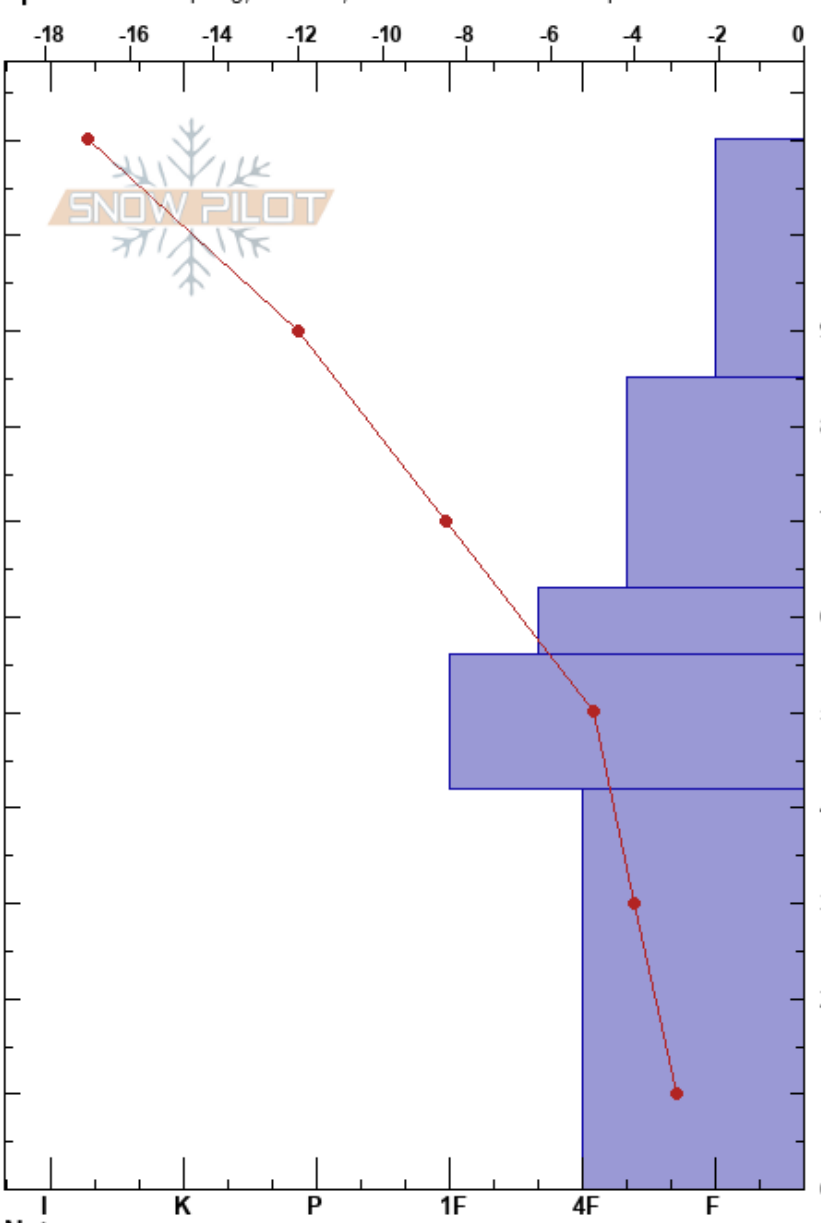

StrawberryNorth121722
 Uinta Range
 UT
 Elevation: 8748 ft
 Aspect: N
 Specifics: Collapsing, localized; Snowmobile tracks on slope

Clinton Alden
 12/17/2022 - 12:26pm
 Co-ord: 12T 475544W 4460348N
 Slope Angle: 16°
 Wind Loading:

Stability: Fair
 Air Temperature: -12.5°C
 Sky Cover: CLR
 Precipitation: NO
 Wind: Calm

HS:115
 Layer Notes:
 42-0cm: gaining strength
 42-0cm: Problematic layer

Form	Crystal Size	Moisture	ρ kg/m ³	Stability tests & Layer comments
∇	1			
∕r(*)	1-2	D		
◻	0.3-0.5	D		← STM@85cm
•	0.5	D		
⊖	0.5	D		
∧(□)	2	D		42-0cm: gaining strength
				← ECTX