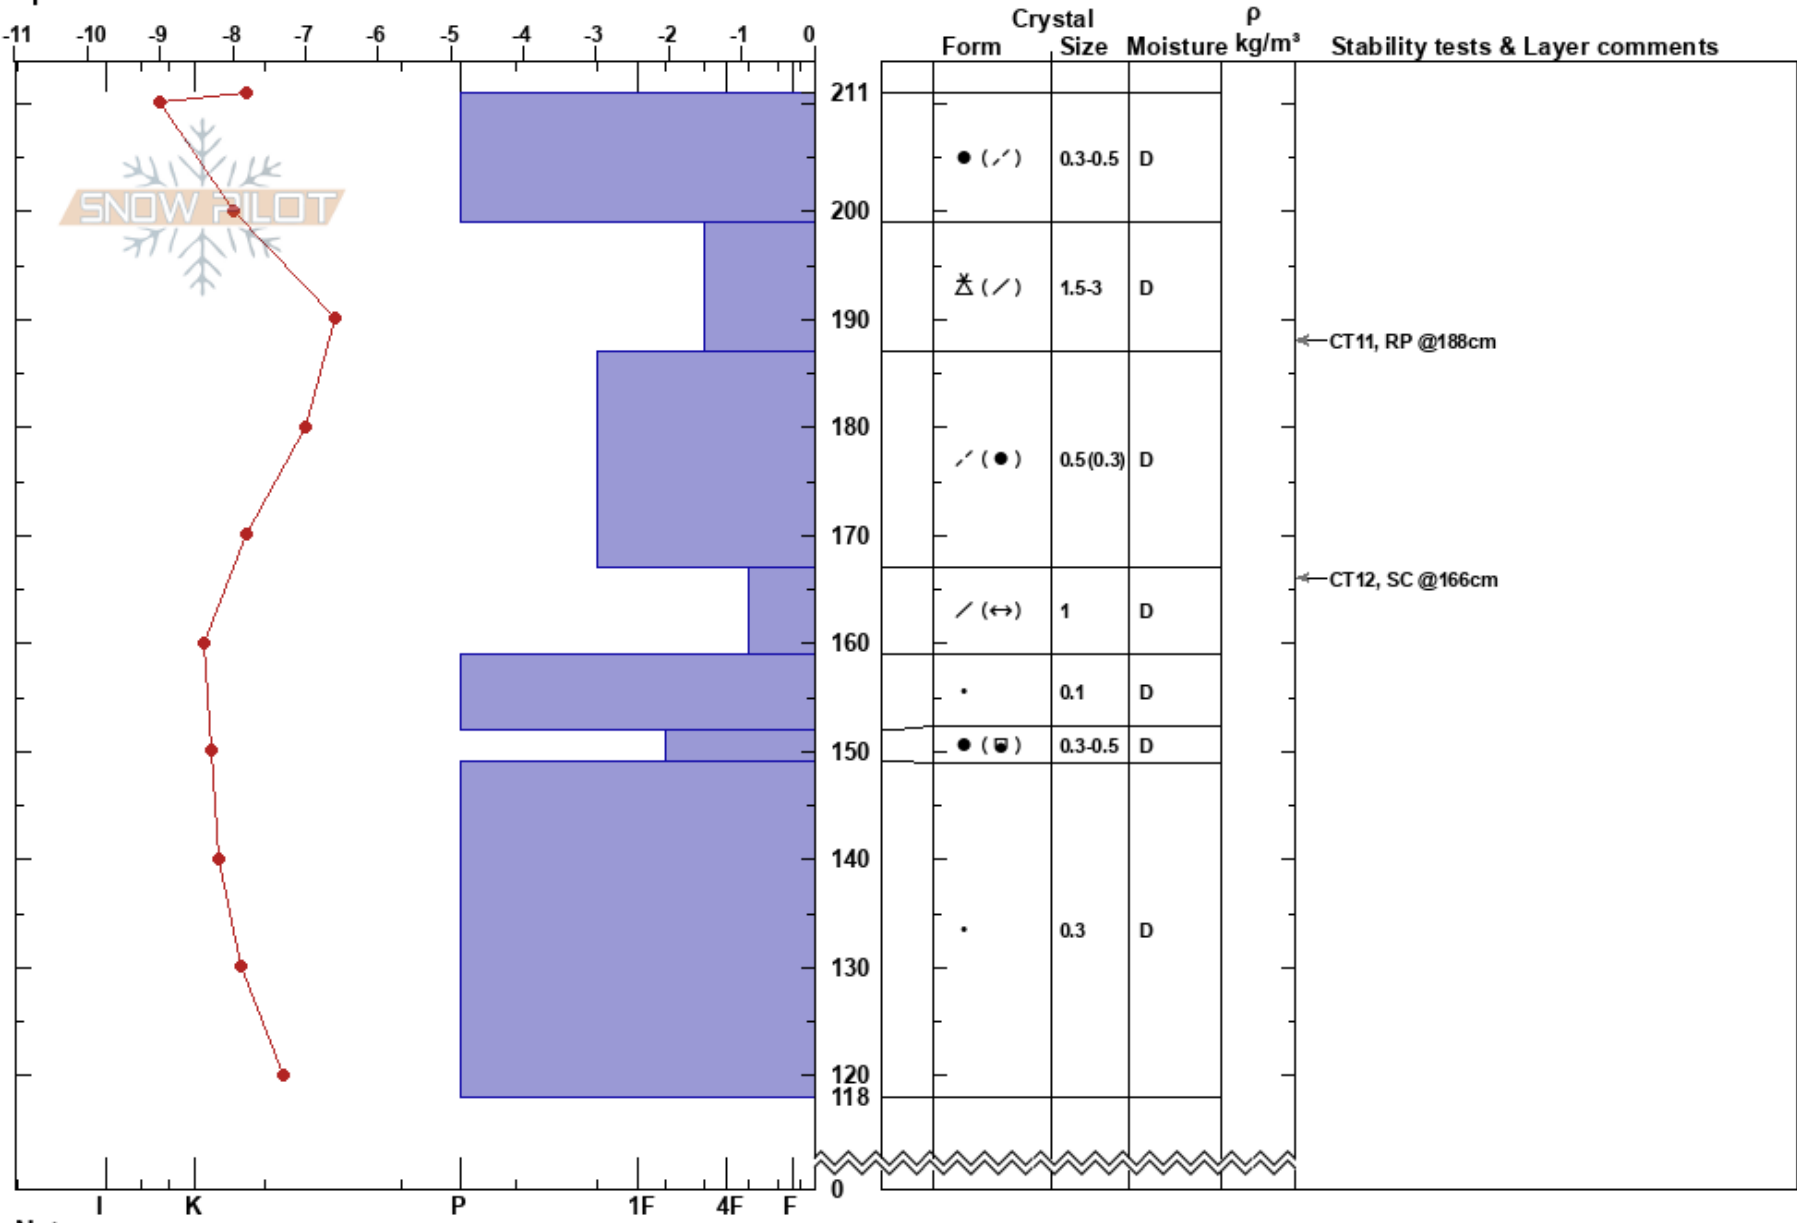

Kumroch Av. path 44
 Kamchatka
 Russia
 Elevation: 940 m
 Aspect: E
 Specifics:

Mikhail Ryabchikov
 18/12/2022 - 11:19
 Co-ord:
 Slope Angle: 25°
 Wind Loading: previous

Stability: **HS:211**
 Air Temperature: -7°C PF:30 167-159cm:Problematic layer
 Sky Cover: BKN
 Precipitation: NO
 Wind: Calm