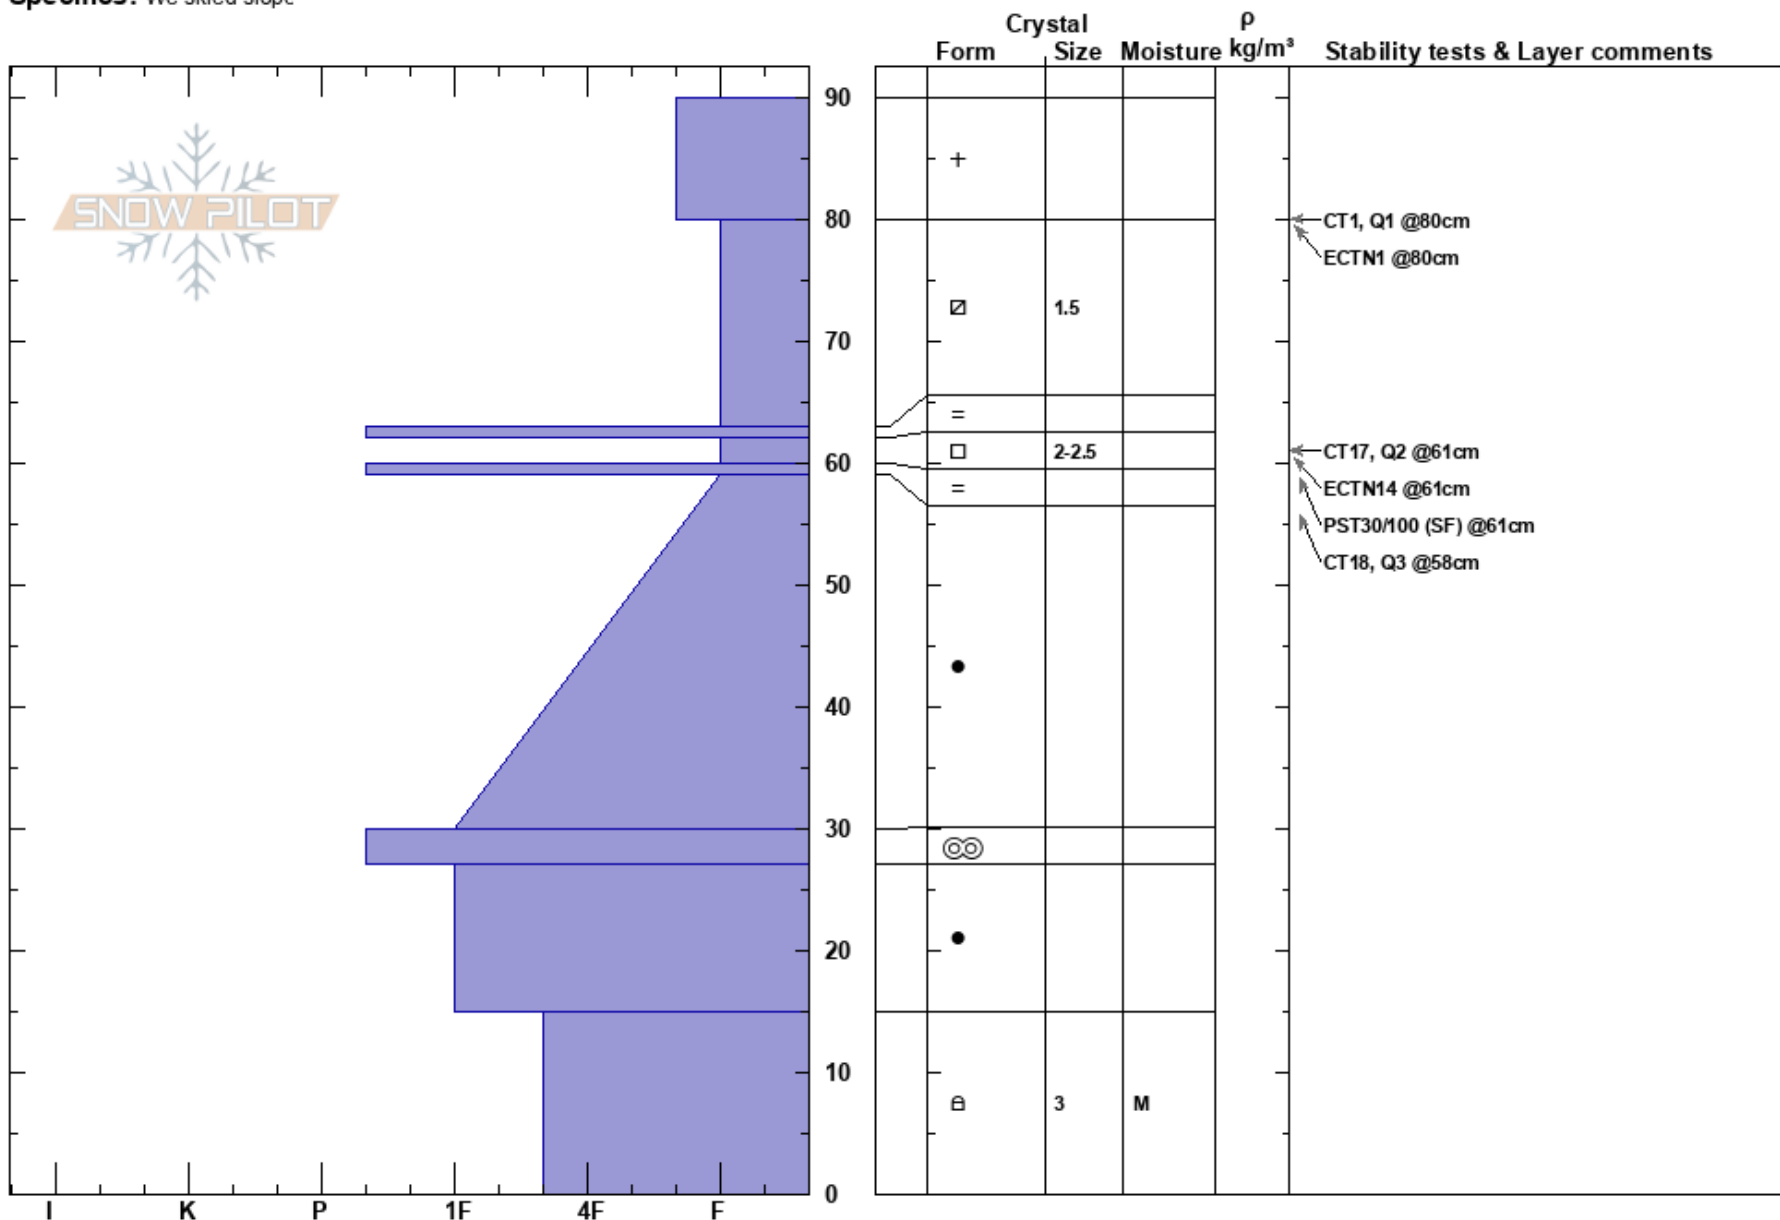

Blue Creek  
 West Pioneers  
 MT  
**Elevation:** 8200 ft  
**Aspect:** 37°  
**Specifics:** We skied slope

Alex Dunn  
 12/21/2017 - 1:00pm  
**Co-ord:** 45.44142N, -113.14493W  
**Slope Angle:** 22°  
**Wind Loading:**

**Stability:** Fair Stable **HS:**90  
**Air Temperature:** -7°C **PF:**45 **62-60cm:**Problematic layer  
**Sky Cover:** CLR  
**Precipitation:** NO  
**Wind:** Calm

**Notes:** Pit dug in large meadow away from trees; Thanksgiving crust has metamorphosed into a crust-facet-crust sandwich, aka turkey sandwich.