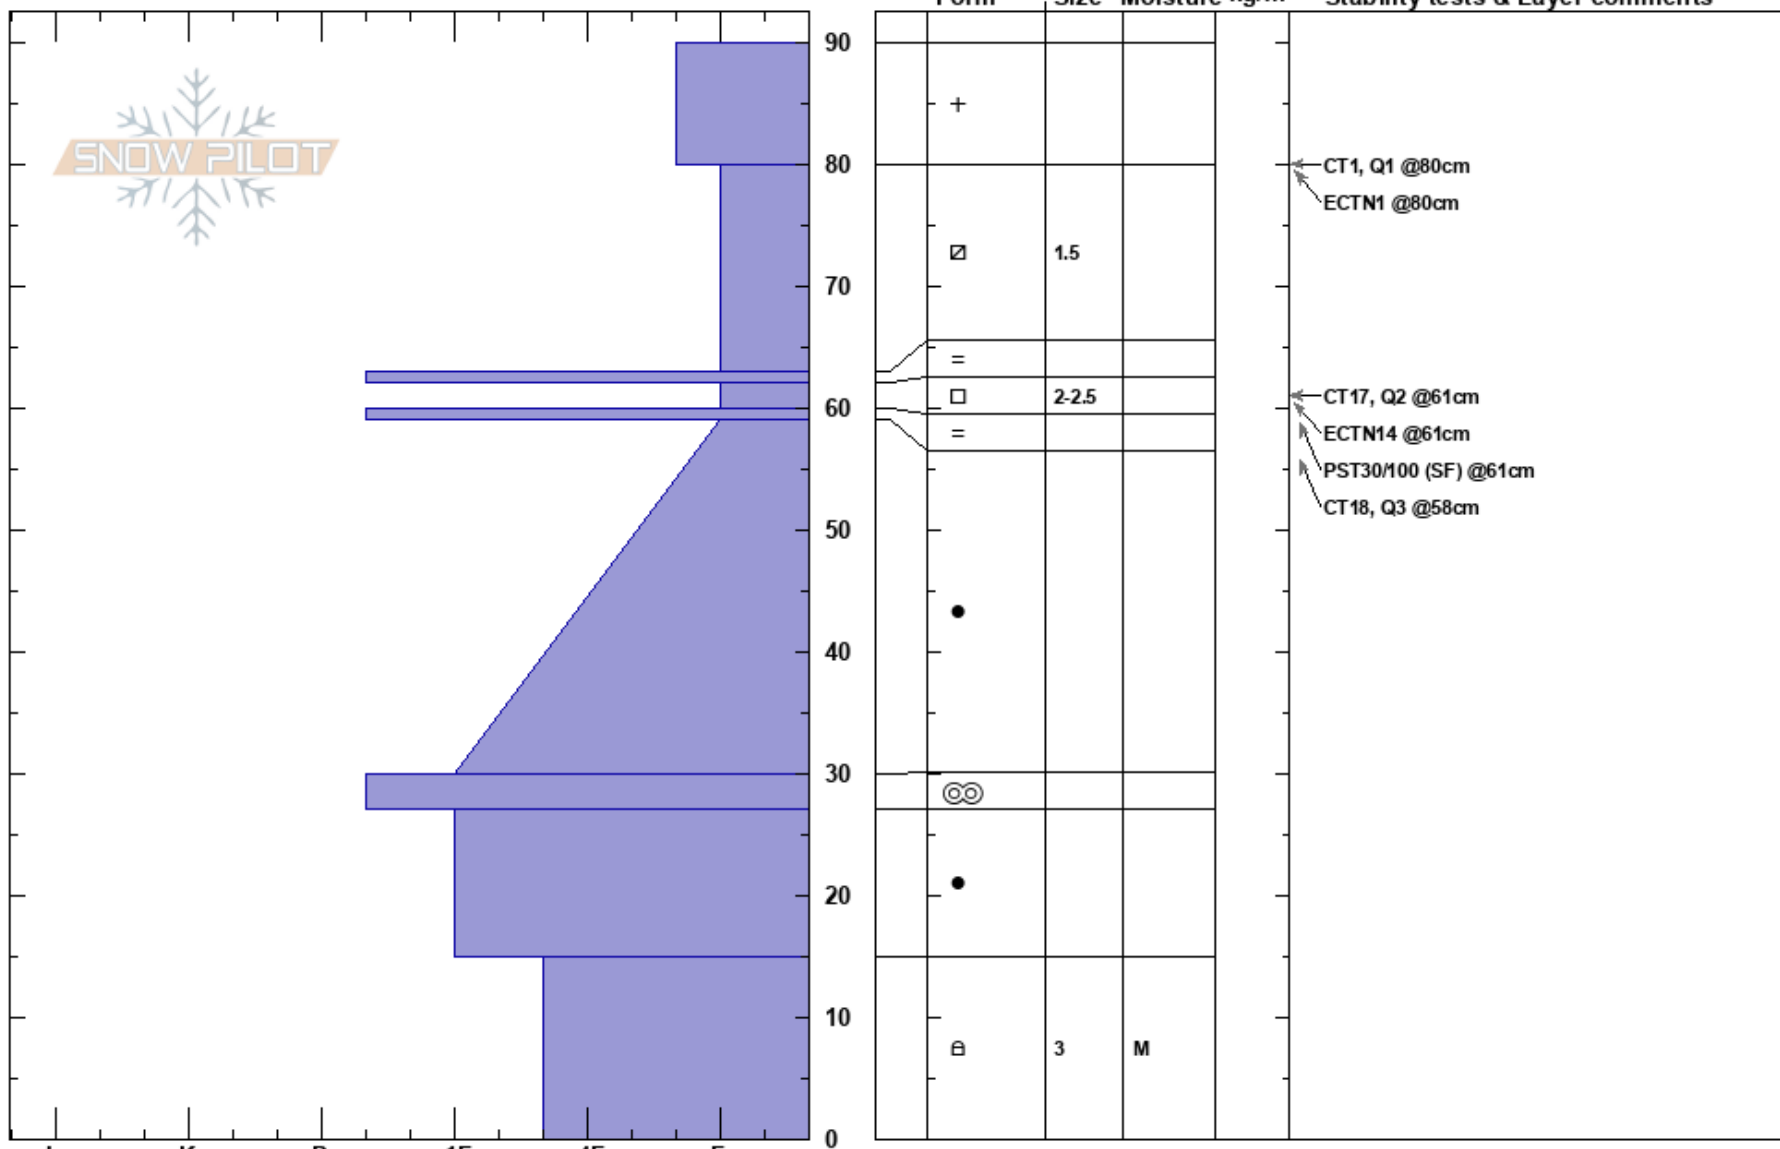

Blue Creek
 West Pioneers
 MT
Elevation: 8200 ft
Aspect: 37°
Specifics: We skied slope

Alex Dunn
 12/21/2017 - 1:00pm
Co-ord: 45.44142N, -113.14493W
Slope Angle: 22°
Wind Loading:

Stability: Fair Stable **HS:**90
Air Temperature: -7°C **PF:**45 **62-60cm:**Problematic layer
Sky Cover: CLR
Precipitation: NO
Wind: Calm

Notes: Pit dug in large meadow away from trees; Thanksgiving crust has metamorphosed into a crust-facet-crust sandwich, aka turkey sandwich.