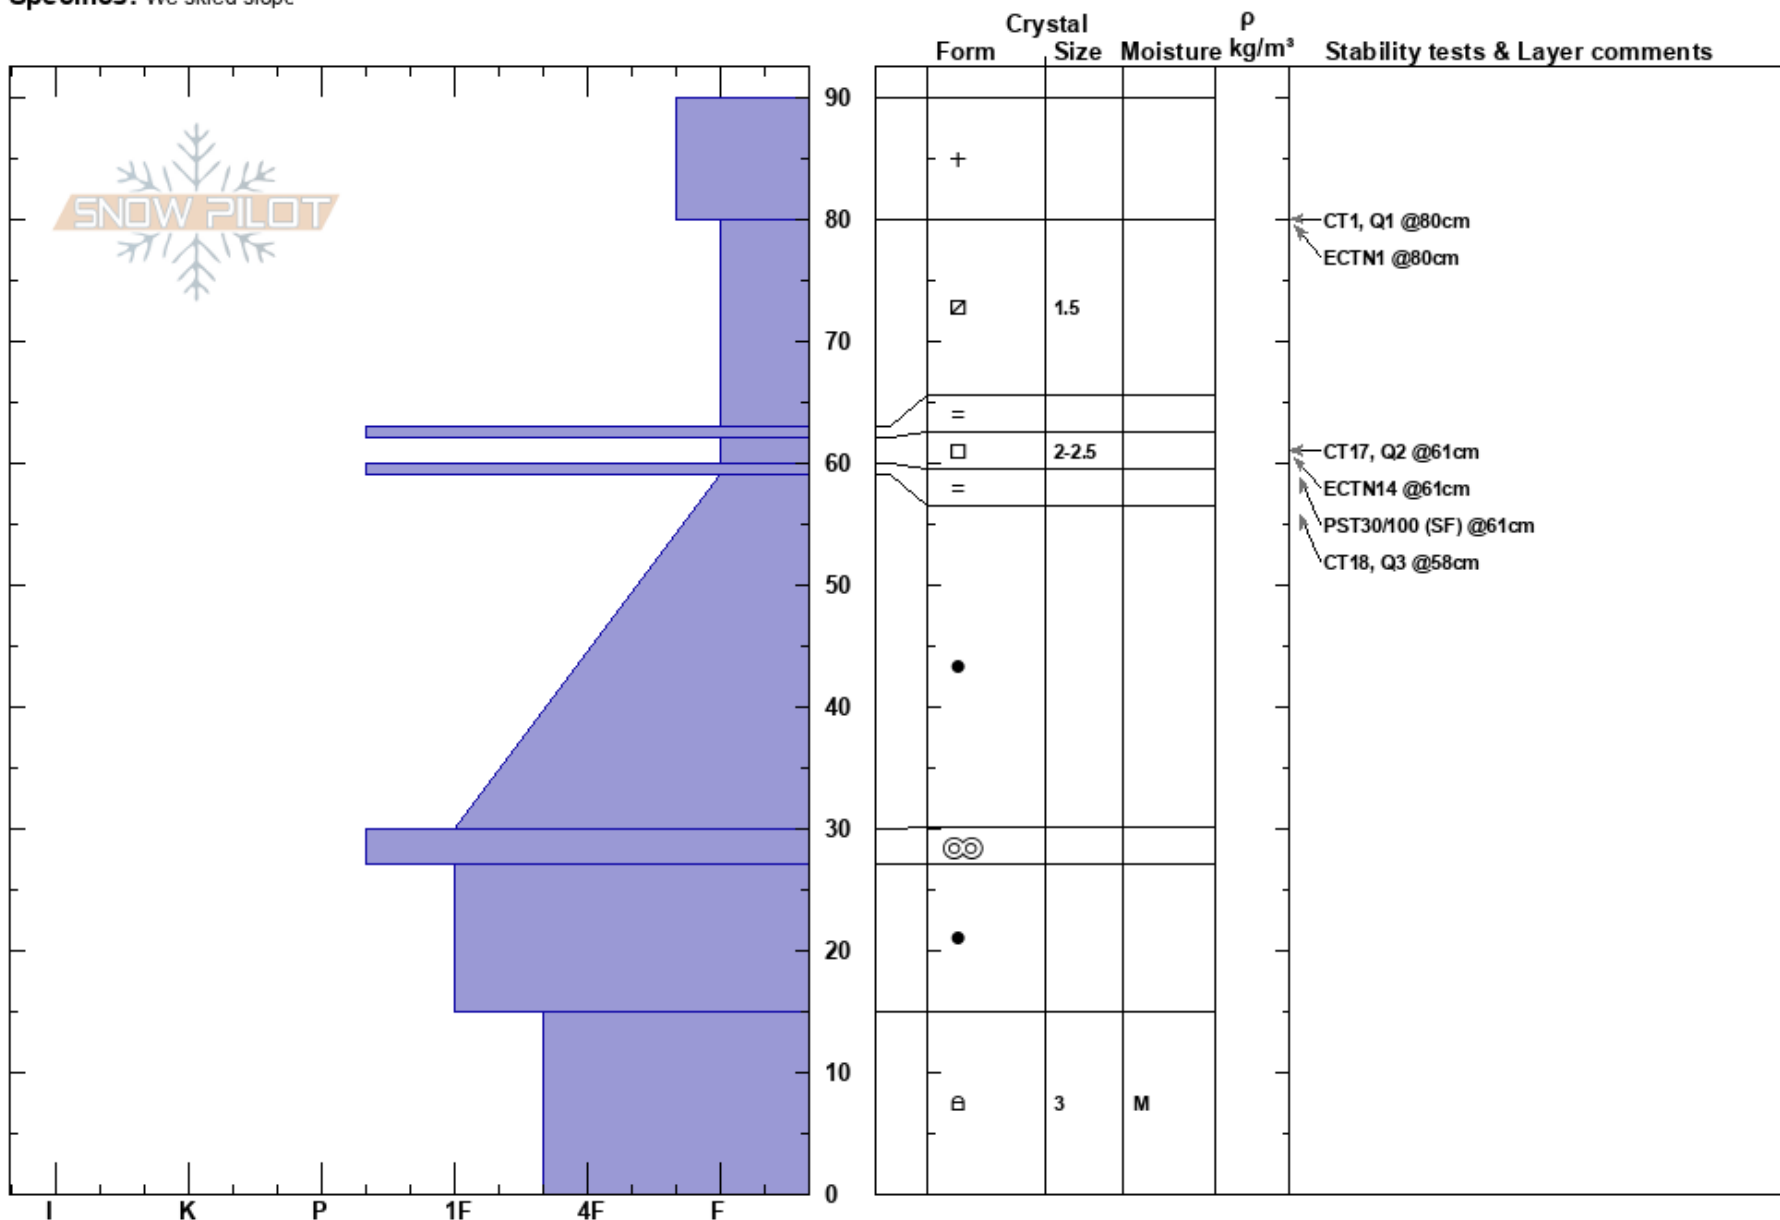

Blue Creek
 West Pioneers
 MT
Elevation: 8200 ft
Aspect: 37°
Specifics: We skied slope

Alex Dunn
 12/21/2017 - 1:00pm
Co-ord: 45.44142N, -113.14493W
Slope Angle: 22°
Wind Loading:

Stability: Fair Stable **HS:**90
Air Temperature: -7°C **PF:**45 **62-60cm:**Problematic layer
Sky Cover: CLR
Precipitation: NO
Wind: Calm

Notes: Pit dug in large meadow away from trees; Thanksgiving crust has metamorphosed into a crust-facet-crust sandwich, aka turkey sandwich.