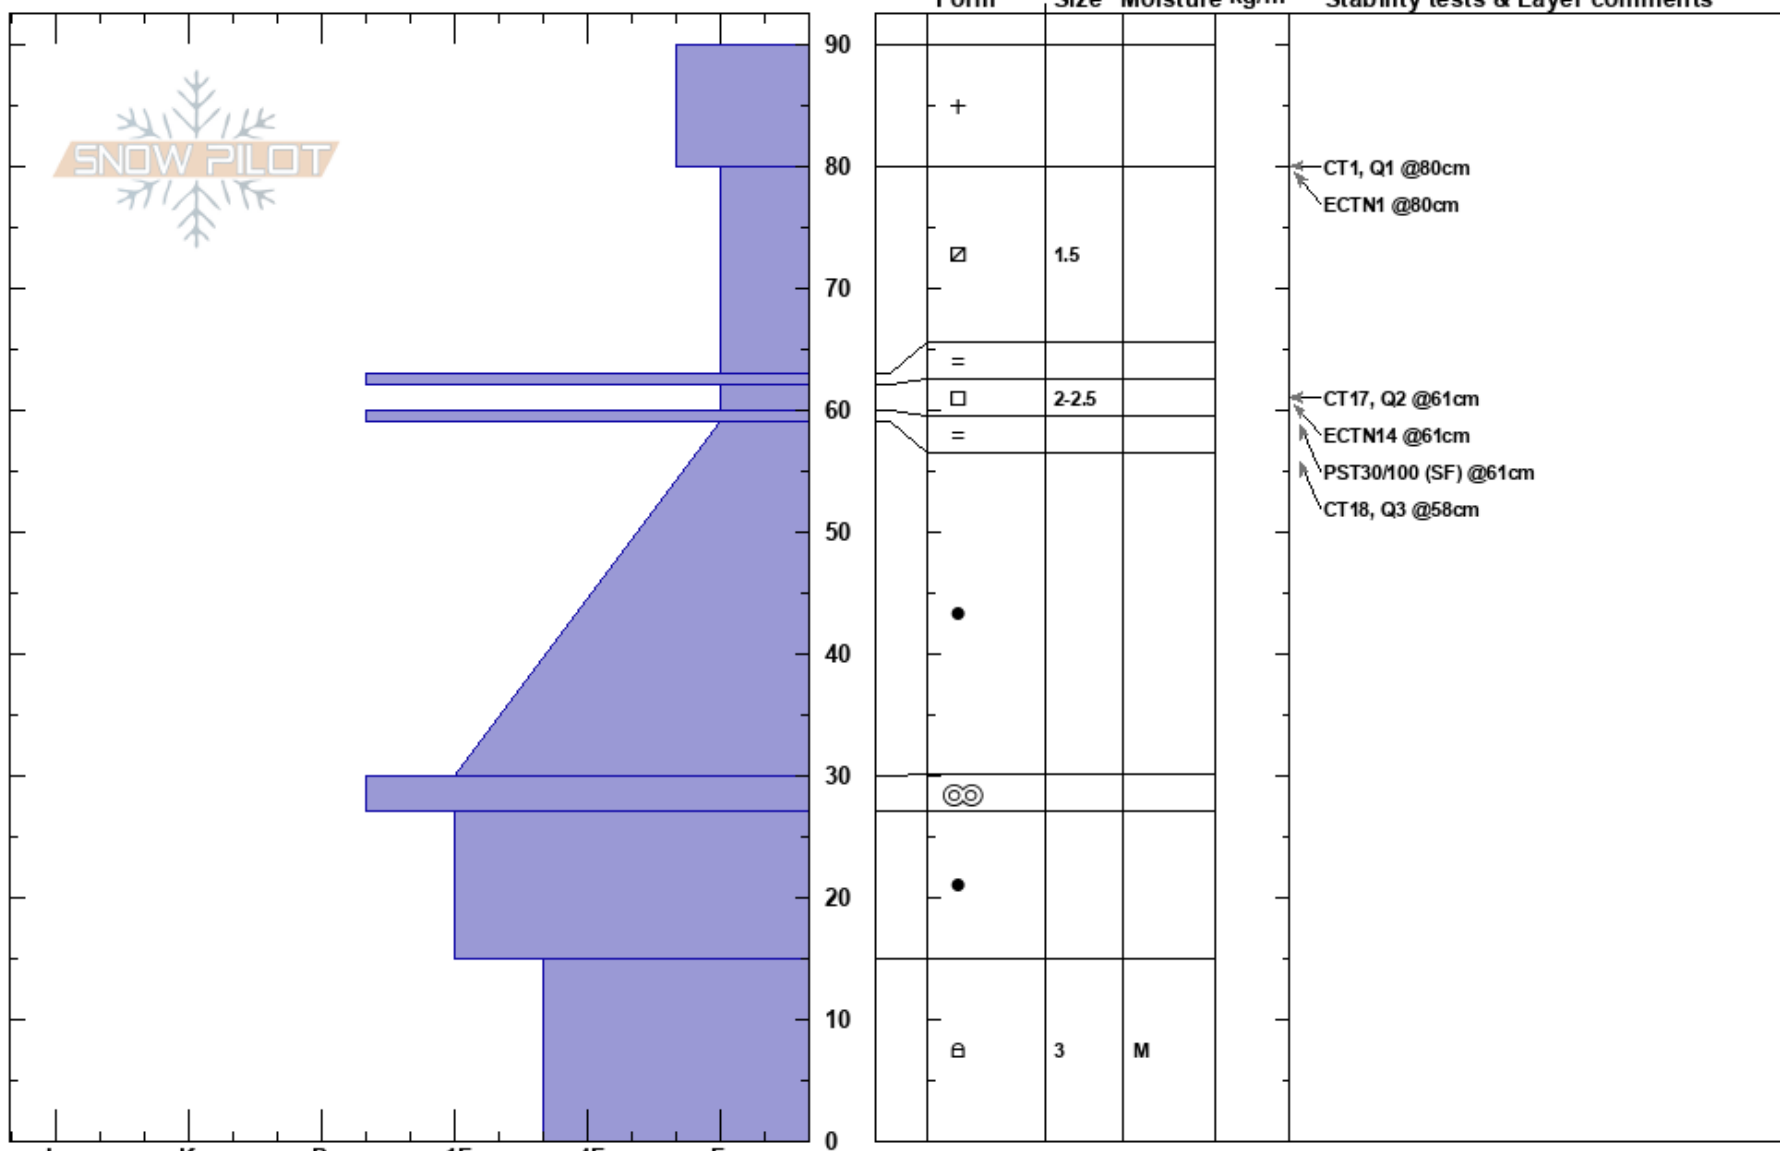

Blue Creek  
 West Pioneers  
 MT  
**Elevation:** 8200 ft  
**Aspect:** 37°  
**Specifics:** We skied slope

Alex Dunn  
 12/21/2017 - 1:00pm  
**Co-ord:** 45.44142N, -113.14493W  
**Slope Angle:** 22°  
**Wind Loading:**

**Stability:** Fair Stable **HS:**90  
**Air Temperature:** -7°C **PF:**45 **62-60cm:**Problematic layer  
**Sky Cover:** CLR  
**Precipitation:** NO  
**Wind:** Calm

**Notes:** Pit dug in large meadow away from trees; Thanksgiving crust has metamorphosed into a crust-facet-crust sandwich, aka turkey sandwich.