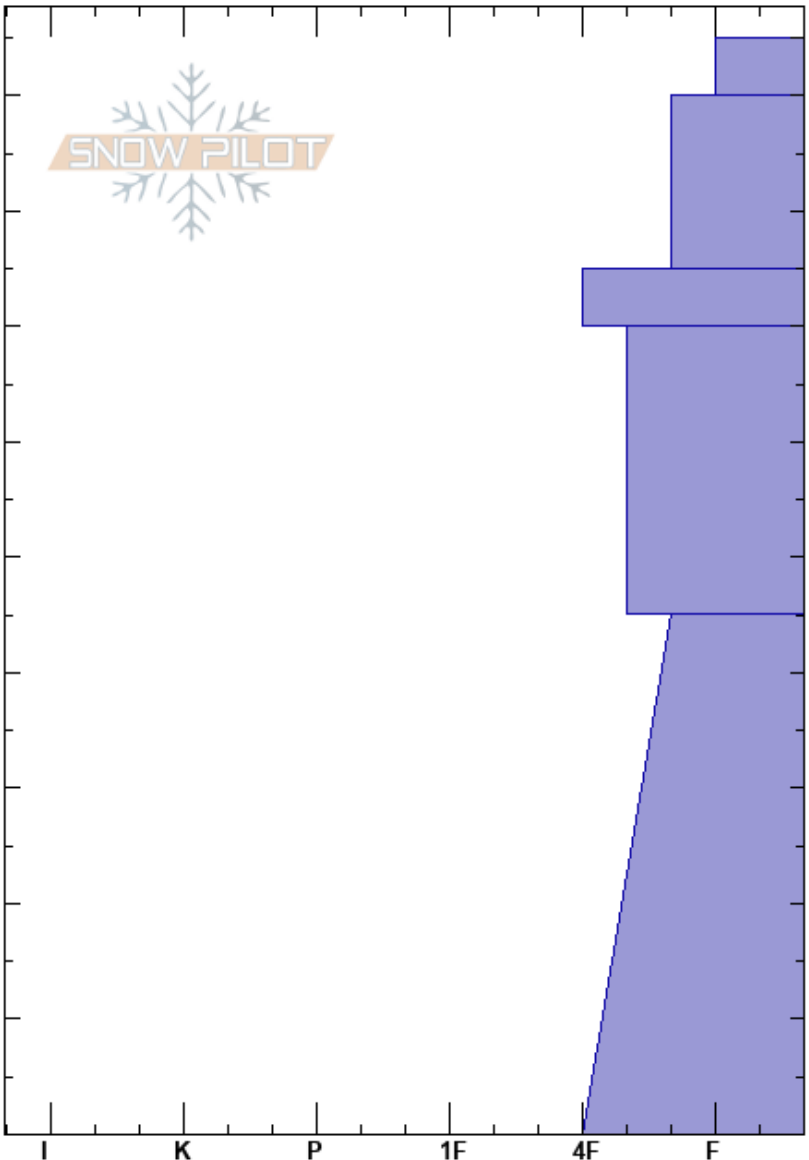

Throne, high  
 Bridger Range  
 MT  
 Elevation: 8420 ft  
 Aspect: 30°  
 Specifics:

Alex Marienthal  
 12/17/2022 - 11:40am  
 Co-ord: 45.88214N, -110.95422W  
 Slope Angle: 30°  
 Wind Loading: no

Stability: Fair HS:95 Layer Notes:  
 Air Temperature:  
 Sky Cover: FEW  
 Precipitation: NO  
 Wind: Light Breeze

| Crystal Form | Crystal Size | Moisture | $\rho$ kg/m <sup>3</sup> | Stability tests & Layer comments |
|--------------|--------------|----------|--------------------------|----------------------------------|
|              |              |          |                          |                                  |
|              |              |          |                          |                                  |
| +            |              |          |                          |                                  |
| /            |              |          |                          |                                  |
| •            |              |          |                          |                                  |
| / (□)        |              |          |                          |                                  |
| □            | 2.4          |          |                          | ← PST37/100 (End) @45cm          |
|              |              |          |                          | ↙ 3x ECTX                        |