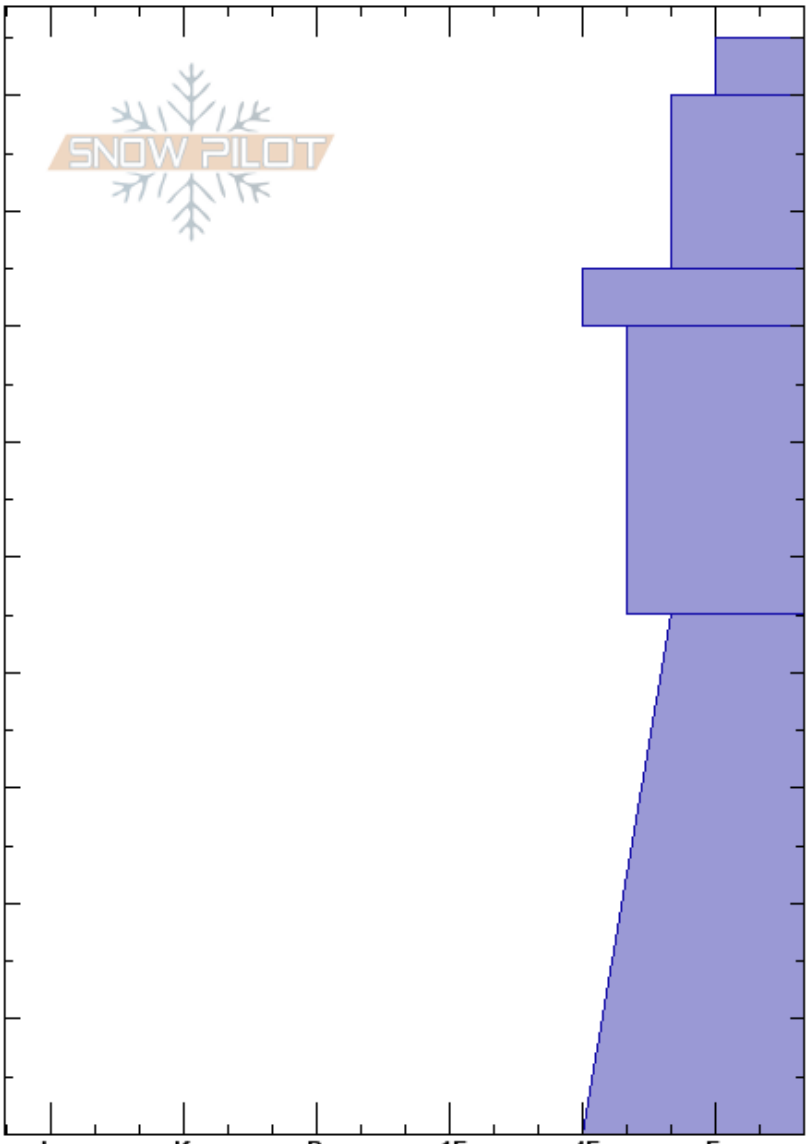

Throne, high  
 Bridger Range  
 MT  
 Elevation: 8420 ft  
 Aspect: 30°  
 Specifics:

Alex Marienthal  
 12/17/2022 - 11:40am  
 Co-ord: 45.88214N, -110.95422W  
 Slope Angle: 30°  
 Wind Loading: no

Stability: Fair HS:95 Layer Notes:  
 Air Temperature:  
 Sky Cover: FEW  
 Precipitation: NO  
 Wind: Light Breeze

	Crystal		$\rho$ kg/m <sup>3</sup>	Stability tests & Layer comments
	Form	Size		
95				
90	+			
80	/			
70	•			
60	/ (□)			
50				
40				← PST37/100 (End) @45cm
30				
20	□	2.4		
10				
0				← 3x ECTX