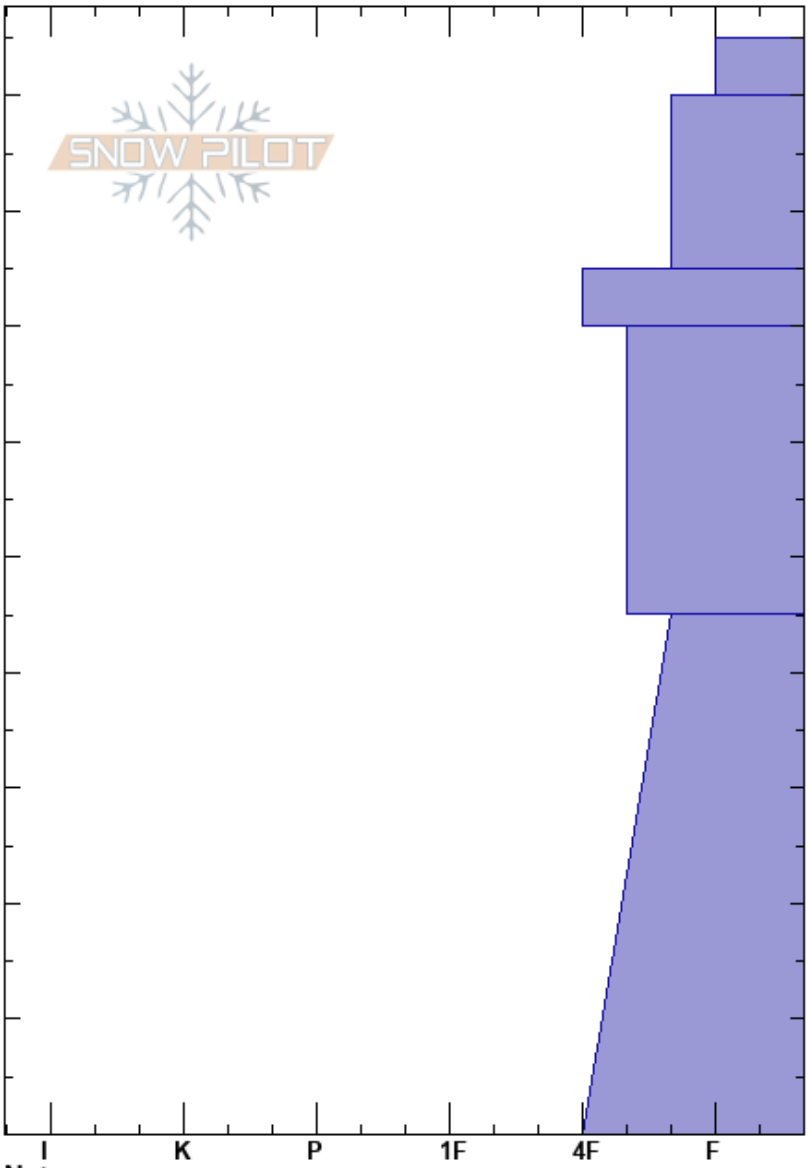

Throne, high
 Bridger Range
 MT
 Elevation: 8420 ft
 Aspect: 30°
 Specifics:

Alex Marienthal
 12/17/2022 - 11:40am
 Co-ord: 45.88214N, -110.95422W
 Slope Angle: 30°
 Wind Loading: no

Stability: Fair
 Air Temperature:
 Sky Cover: FEW
 Precipitation: NO
 Wind: Light Breeze

HS:95

Layer Notes:

Crystal Form	Crystal Size	Moisture	ρ kg/m ³	Stability tests & Layer comments
+				
/				
•				
/ (□)				
□	2.4			← PST37/100 (End) @45cm
				↙ 3x ECTX

Notes: