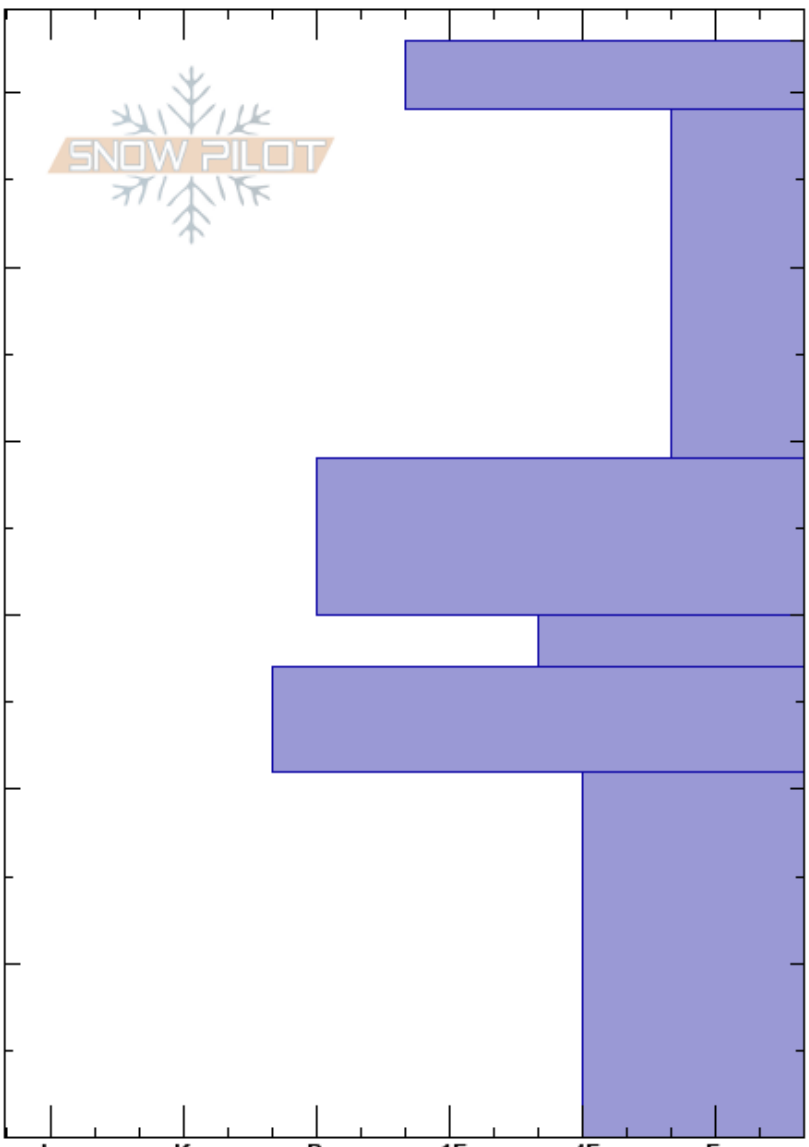

Throne, lower
 Bridger Range
 MT
 Elevation: 7845 ft
 Aspect: 60°
 Specifics:

Alex Marienthal
 12/17/2022 - 10:15am
 Co-ord: 45.88453N, -110.94861W
 Slope Angle: 27°
 Wind Loading: previous

Stability:
 Air Temperature:
 Sky Cover: FEW
 Precipitation: NO
 Wind: Light Breeze

HS:63
 PF:15
 PS:30
 Layer Notes:

Height (ft)	Crystal		Moisture	ρ kg/m ³	Stability tests & Layer comments
	Form	Size			
63					
60	•				
50	/ (□)				
40					
30	•				
30	□	1-2			
20	⊙⊙ (□)				← ECTP27 @21cm
10	^	4			
0					