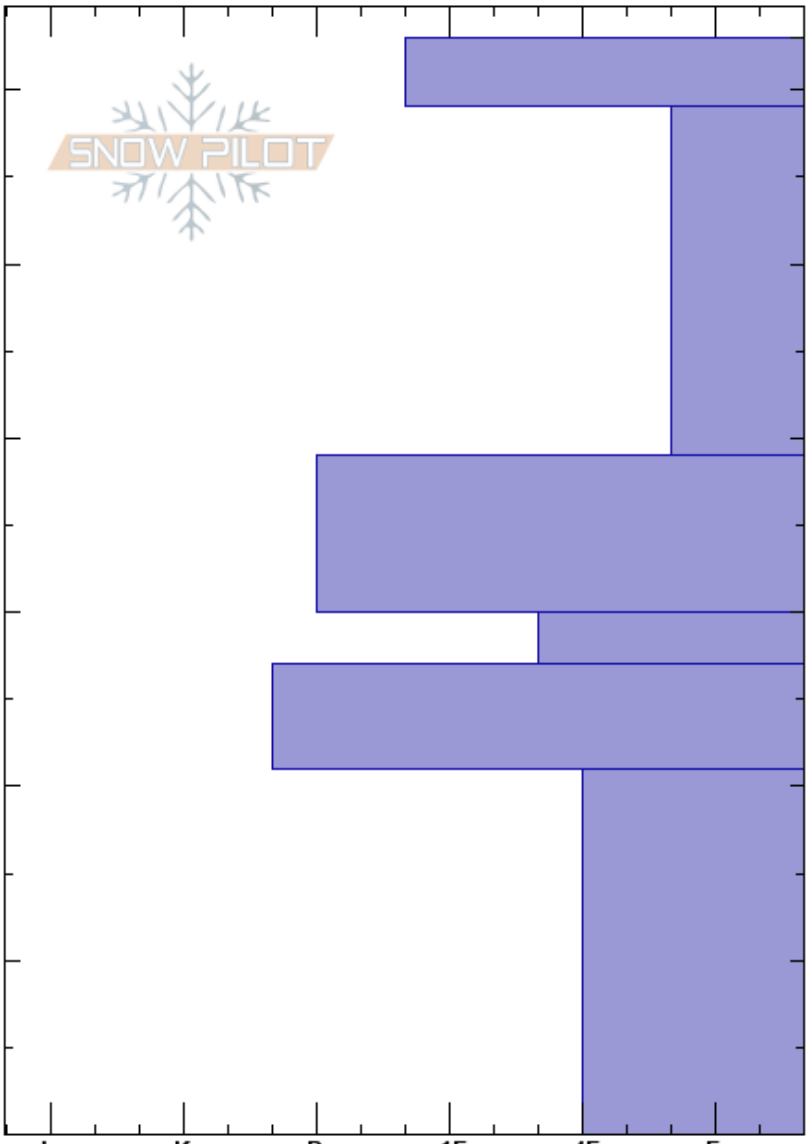

Throne, lower  
 Bridger Range  
 MT  
 Elevation: 7845 ft  
 Aspect: 60°  
 Specifics:

Alex Marienthal  
 12/17/2022 - 10:15am  
 Co-ord: 45.88453N, -110.94861W  
 Slope Angle: 27°  
 Wind Loading: previous

Stability:  
 Air Temperature:  
 Sky Cover: FEW  
 Precipitation: NO  
 Wind: Light Breeze

HS:63  
 PF:15  
 PS:30

Layer Notes:

Altitude (ft)	Crystal		$\rho$ kg/m <sup>3</sup>	Stability tests & Layer comments
	Form	Size		
63				
60	•			
50	/ (□)			
40				
35	•			
30	□	1-2		
25	⊙⊙ (□)			
20				← ECTP27 @21cm
10	^	4		
0				