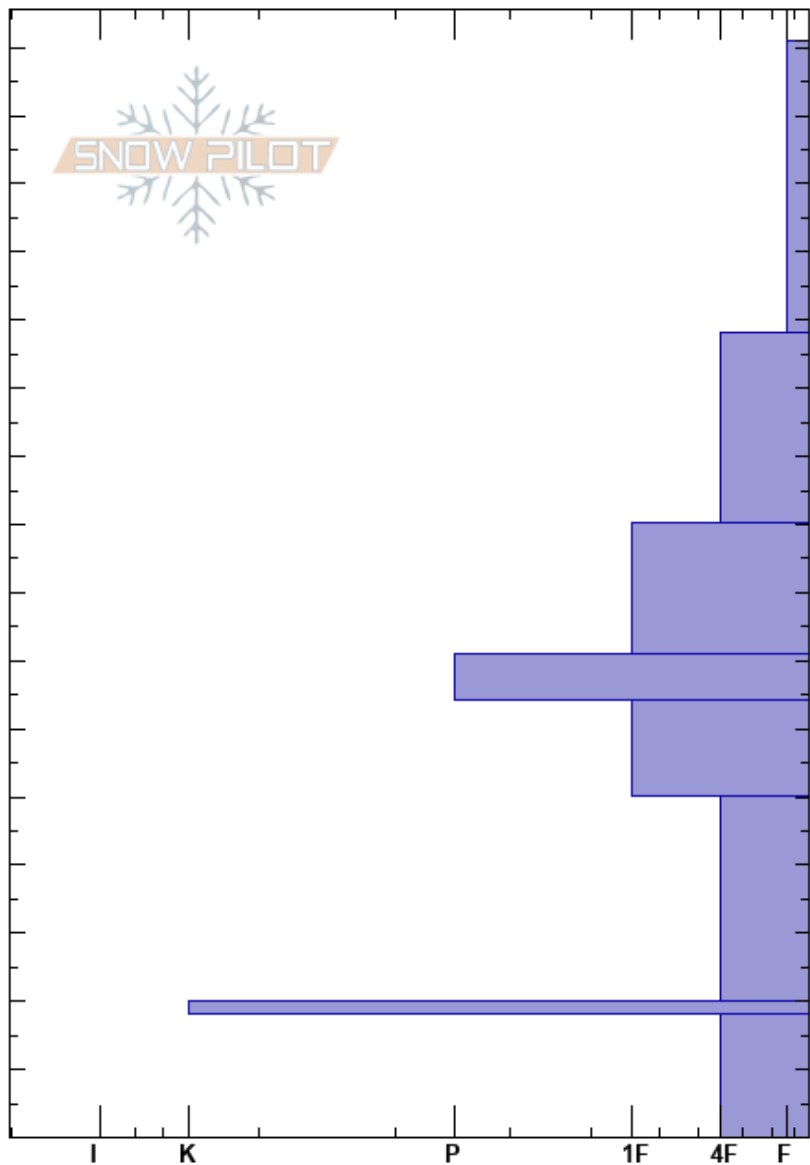

Walton Peak NE
 Rabbit Ears Pass
 CO
 Elevation: 9961 ft
 Aspect: NE
 Specifics:

Austin DiVesta
 12/17/2022 - 11:00am
 Co-ord: 40.36010N, -106.68549W
 Slope Angle: 18°
 Wind Loading:

Stability:
 Air Temperature: -7°C
 Sky Cover: CLR
 Precipitation: NO
 Wind: Calm

HS:161

Layer Notes:

Height (cm)	Crystal		ρ kg/m ³	Stability tests & Layer comments
	Form	Size		
161	+			
140	+	0.1-0.5		
110	/	0.3		← CT16, Q2 @109cm
100				← ECTN16 @101cm
80	•	0.3		
70	•	0.3		
60	◡	0.3		
50				
40	◡	0.5-1.5		
20	=			
10	◻	0.5-1.5		