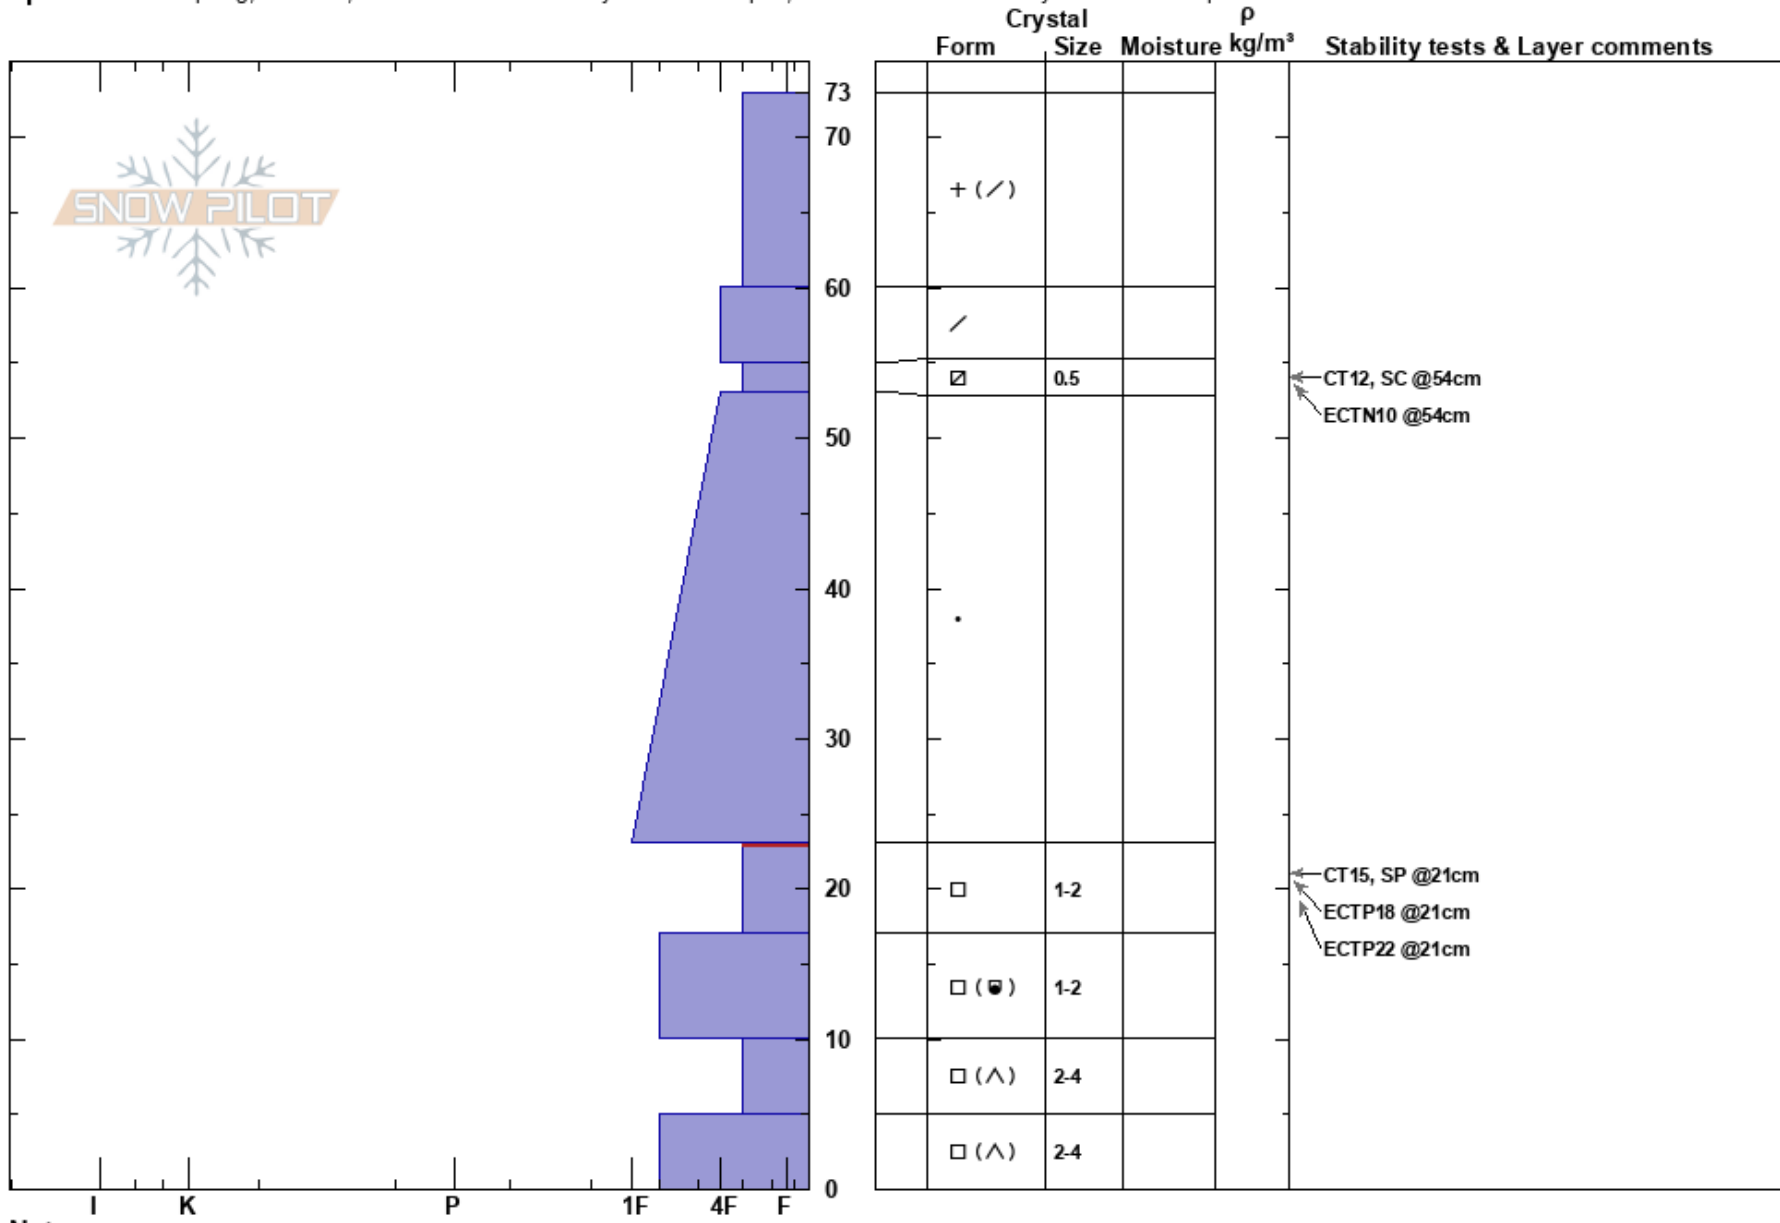

Expectation Mtn NE
 San Juan Range
 CO
 Elevation: 11239 ft
 Aspect: 60°

Chris Bilbrey
 12/17/2022 - 12:30pm
 Co-ord: 37.69394N, -108.06363W
 Slope Angle:
 Wind Loading: no

Stability:
 Air Temperature: -4°C
 Sky Cover: CLR
 Precipitation: NO
 Wind: W Light Breeze
 HS:73
 PF:73
 PS:20
 23-17cm:Problematic layer

Specifics: Collapsing, localized; Recent avalanche activity on similar slopes; Recent avalanche activity on different slopes

Notes:
 I K P 1F 4F F