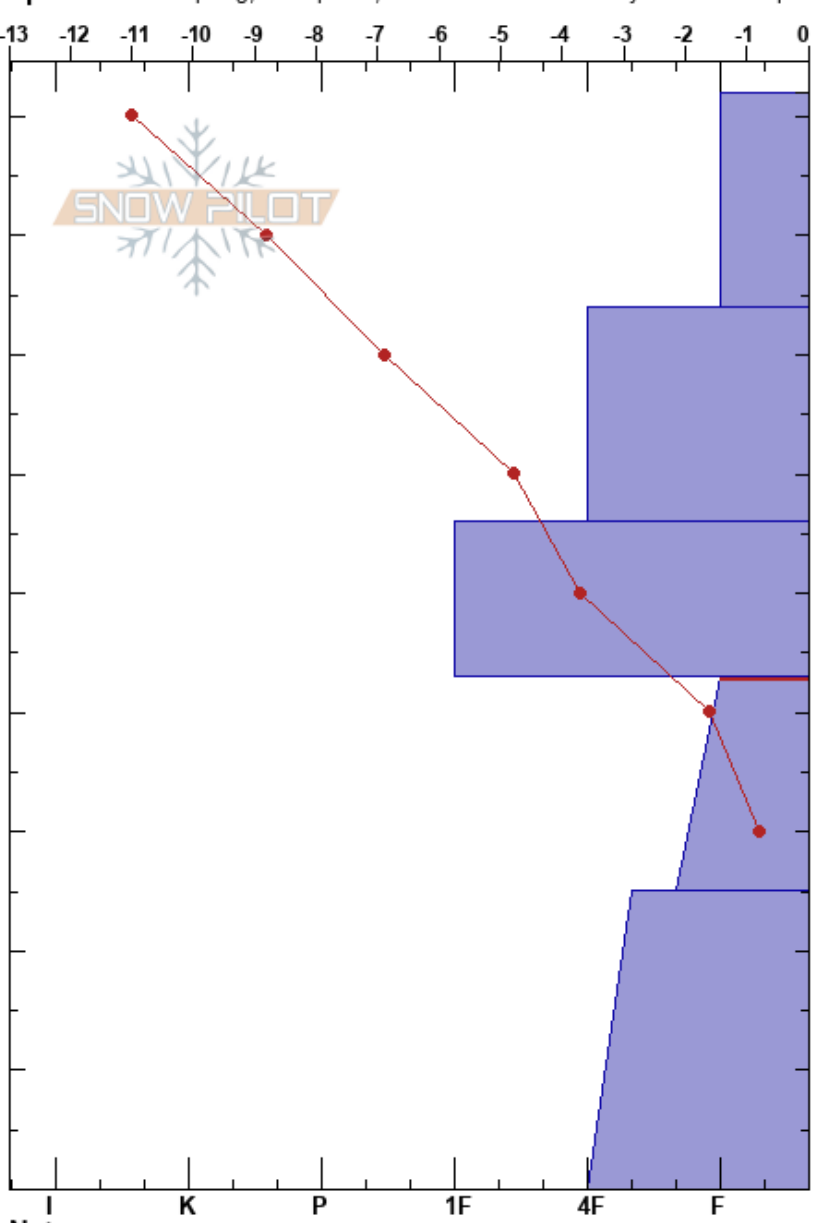

Little Beaver Backside toby weed
 Bear River Range 12/17/2022 - 3:15pm
 UT Co-ord: 41.96423N, -111.53468W
 Elevation: 7153 ft Slope Angle: 27°
 Aspect: E Wind Loading: previous
 Specifics: Collapsing, widespread; Recent avalanche activity on similar slopes; We skied slope

Stability: Poor HS:92
 Air Temperature: -9°C PF:80 43-25cm:Problematic layer
 Sky Cover: CLR PS: 18
 Precipitation: NO
 Wind: W Moderate

Form	Crystal		Moisture	ρ kg/m³	Stability tests & Layer comments
	Size	Moisture			
∕ (+)					
•					
•					
□ (□)	2-3				←ECTP11 @43cm
□	2-3				