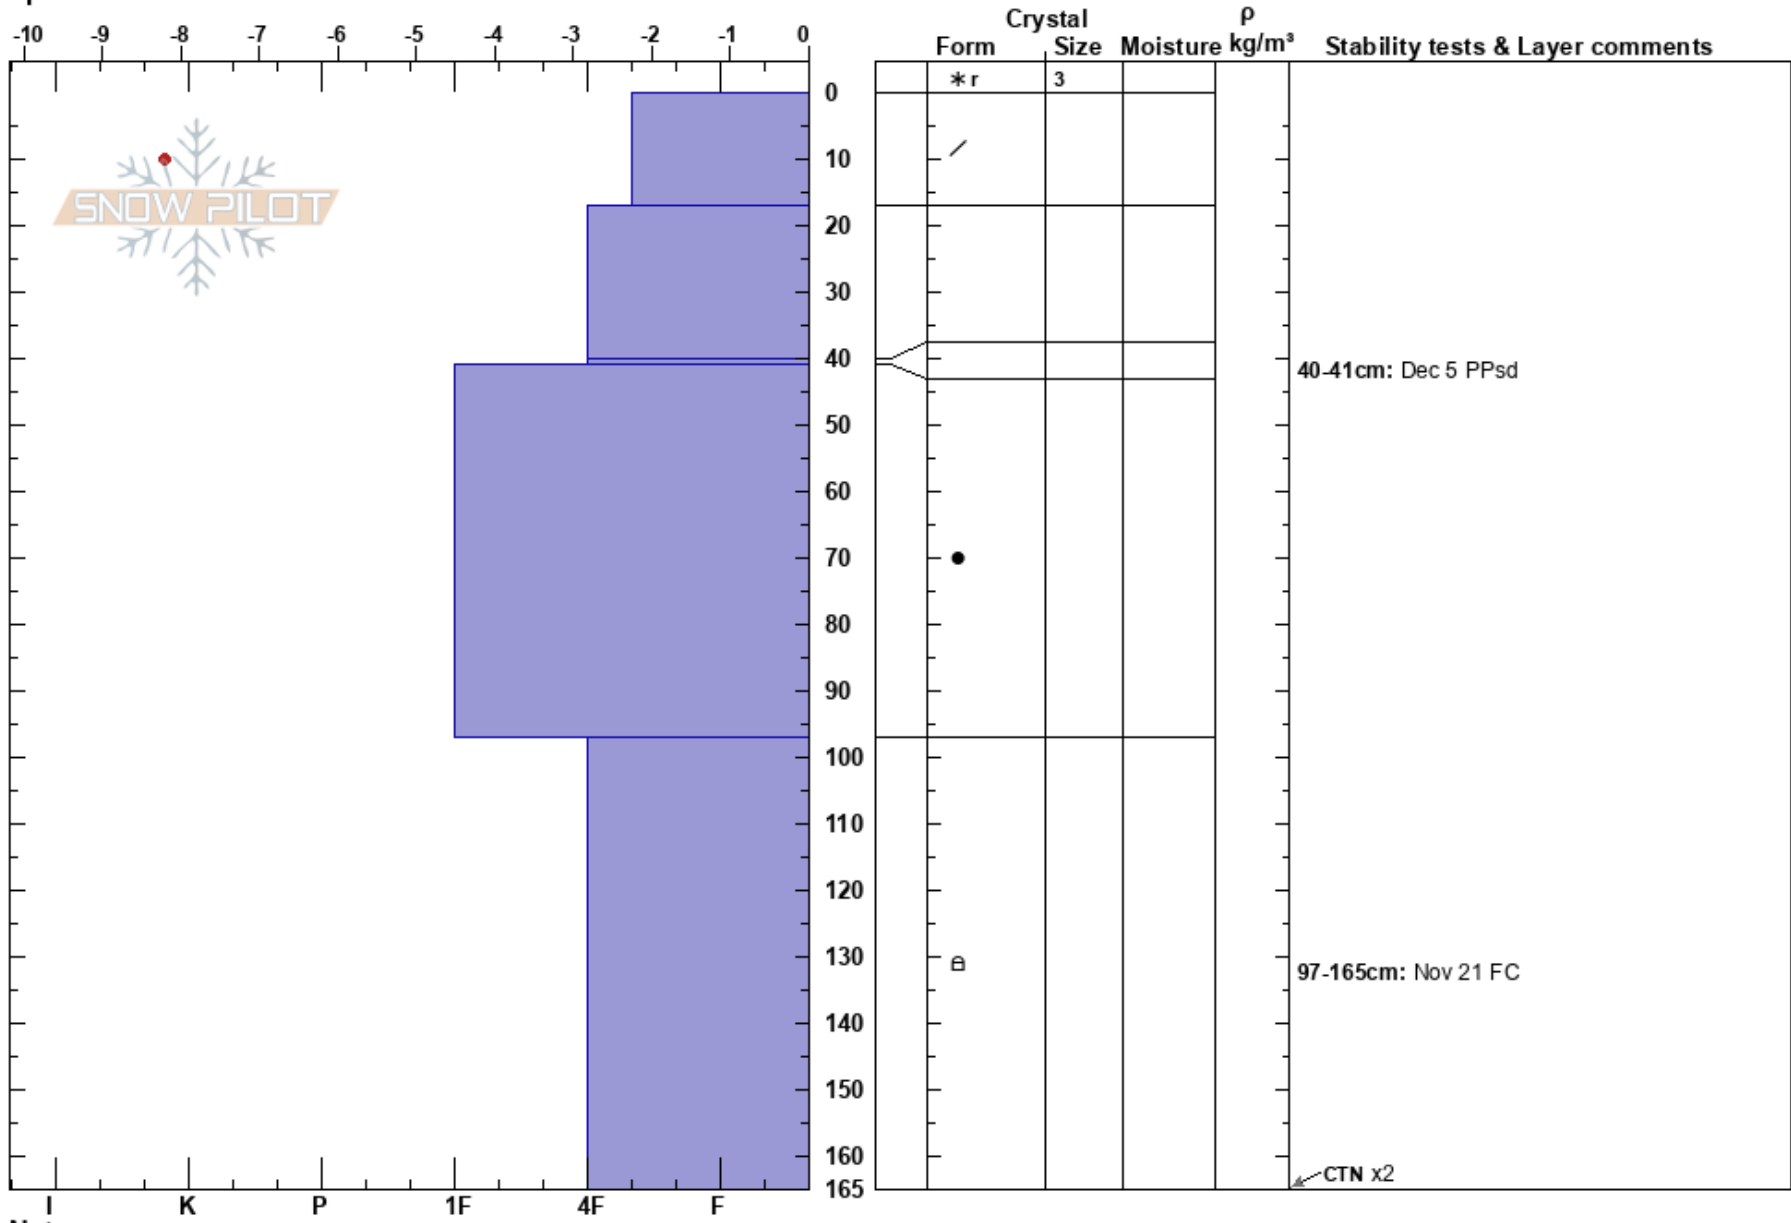

Hitman
 Monashee
 BC
 Elevation: 1804 m
 Aspect: NE
 Specifics:

Mustang Powder
 17/12/2022 - 11:51
 Co-ord:
 Slope Angle: 35°
 Wind Loading:

Stability:
 Air Temperature:
 Sky Cover: OVC
 Precipitation: S-1
 Wind: Calm

HS:165
 Layer Notes:
 40-41cm: Dec 5 PPsd
 97-165cm: Nov 21 FC
 97-165cm: Problematic layer

Notes: Gladed trees