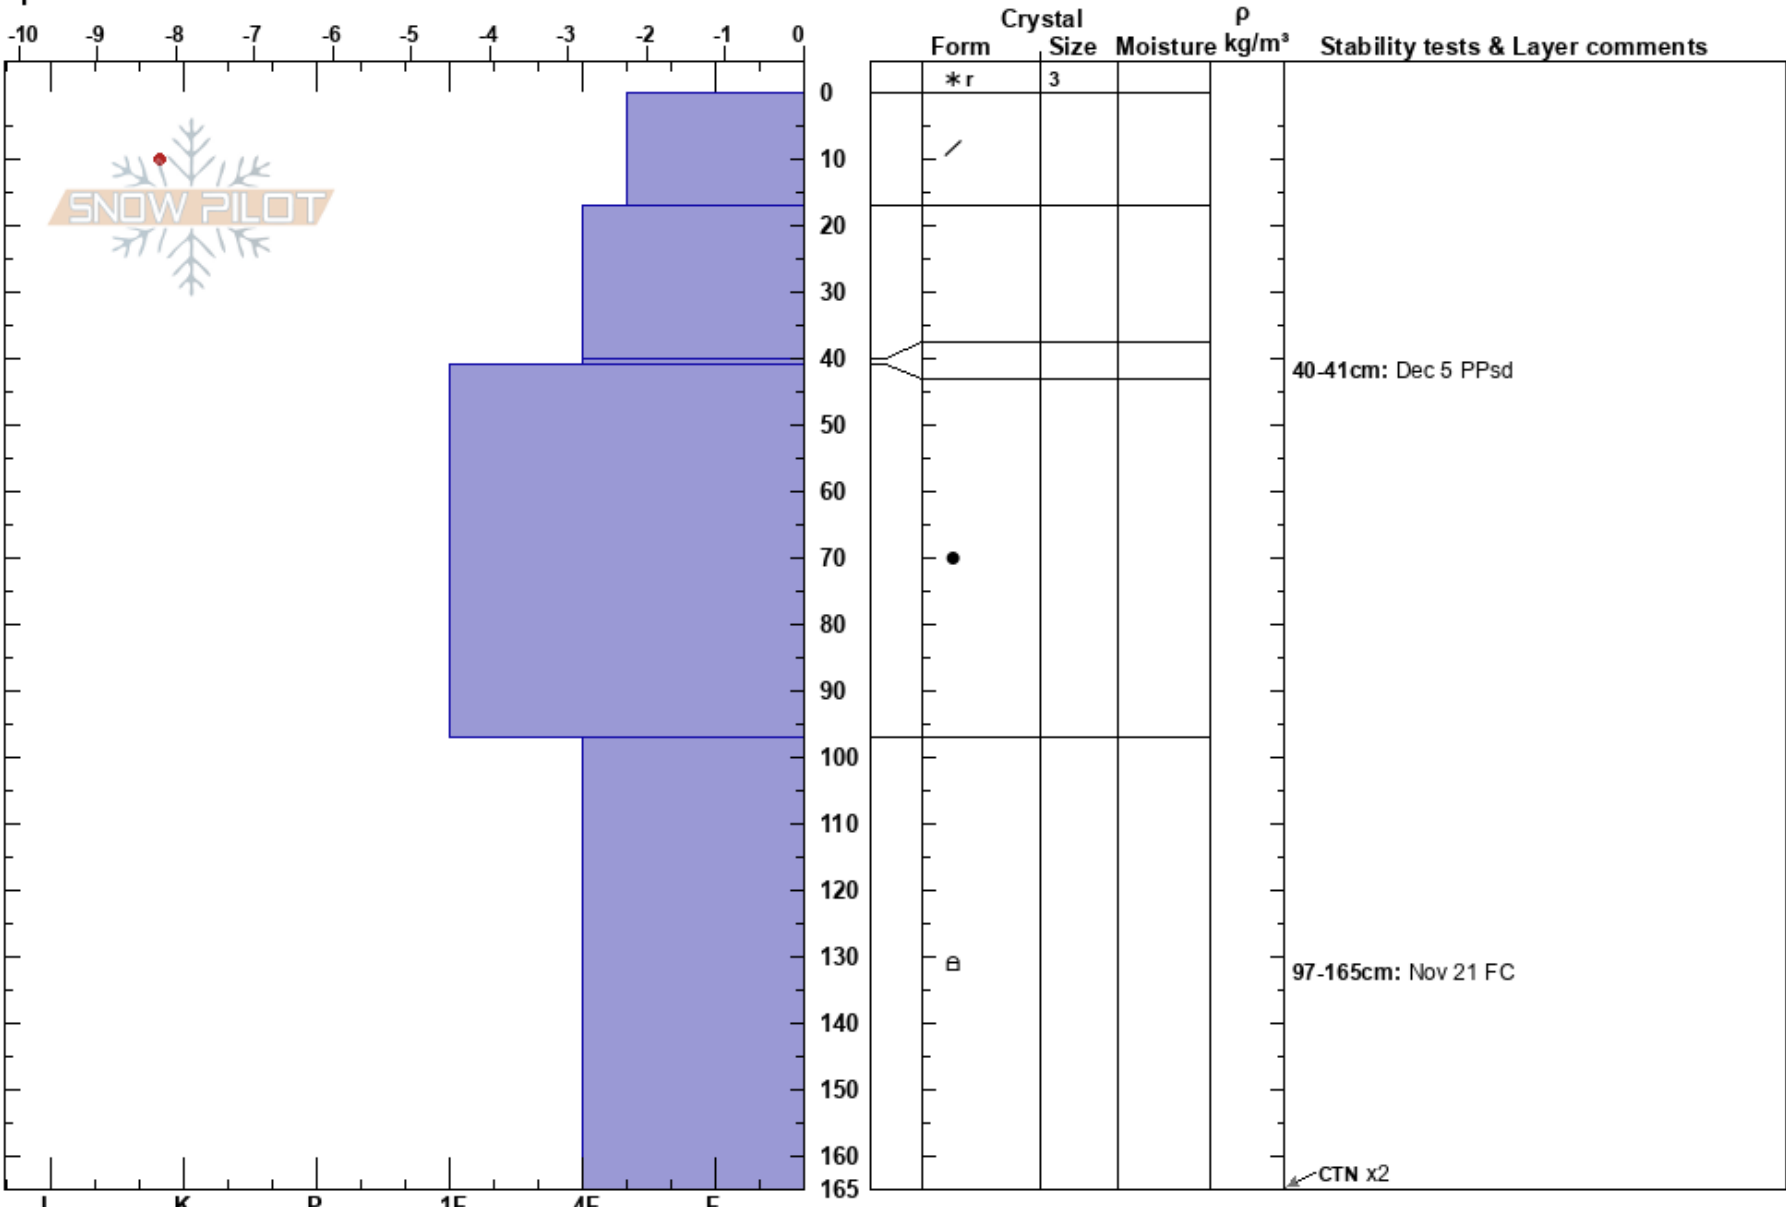

Hitman
 Monashee
 BC
 Elevation: 1804 m
 Aspect: NE
 Specifics:

Mustang Powder
 17/12/2022 - 11:51
 Co-ord:
 Slope Angle: 35°
 Wind Loading:

Stability:
 Air Temperature:
 Sky Cover: OVC
 Precipitation: S-1
 Wind: Calm

HS:165
 Layer Notes:
 40-41cm: Dec 5 PPsd
 97-165cm: Nov 21 FC
 97-165cm: Problematic layer

Notes: Gladed trees