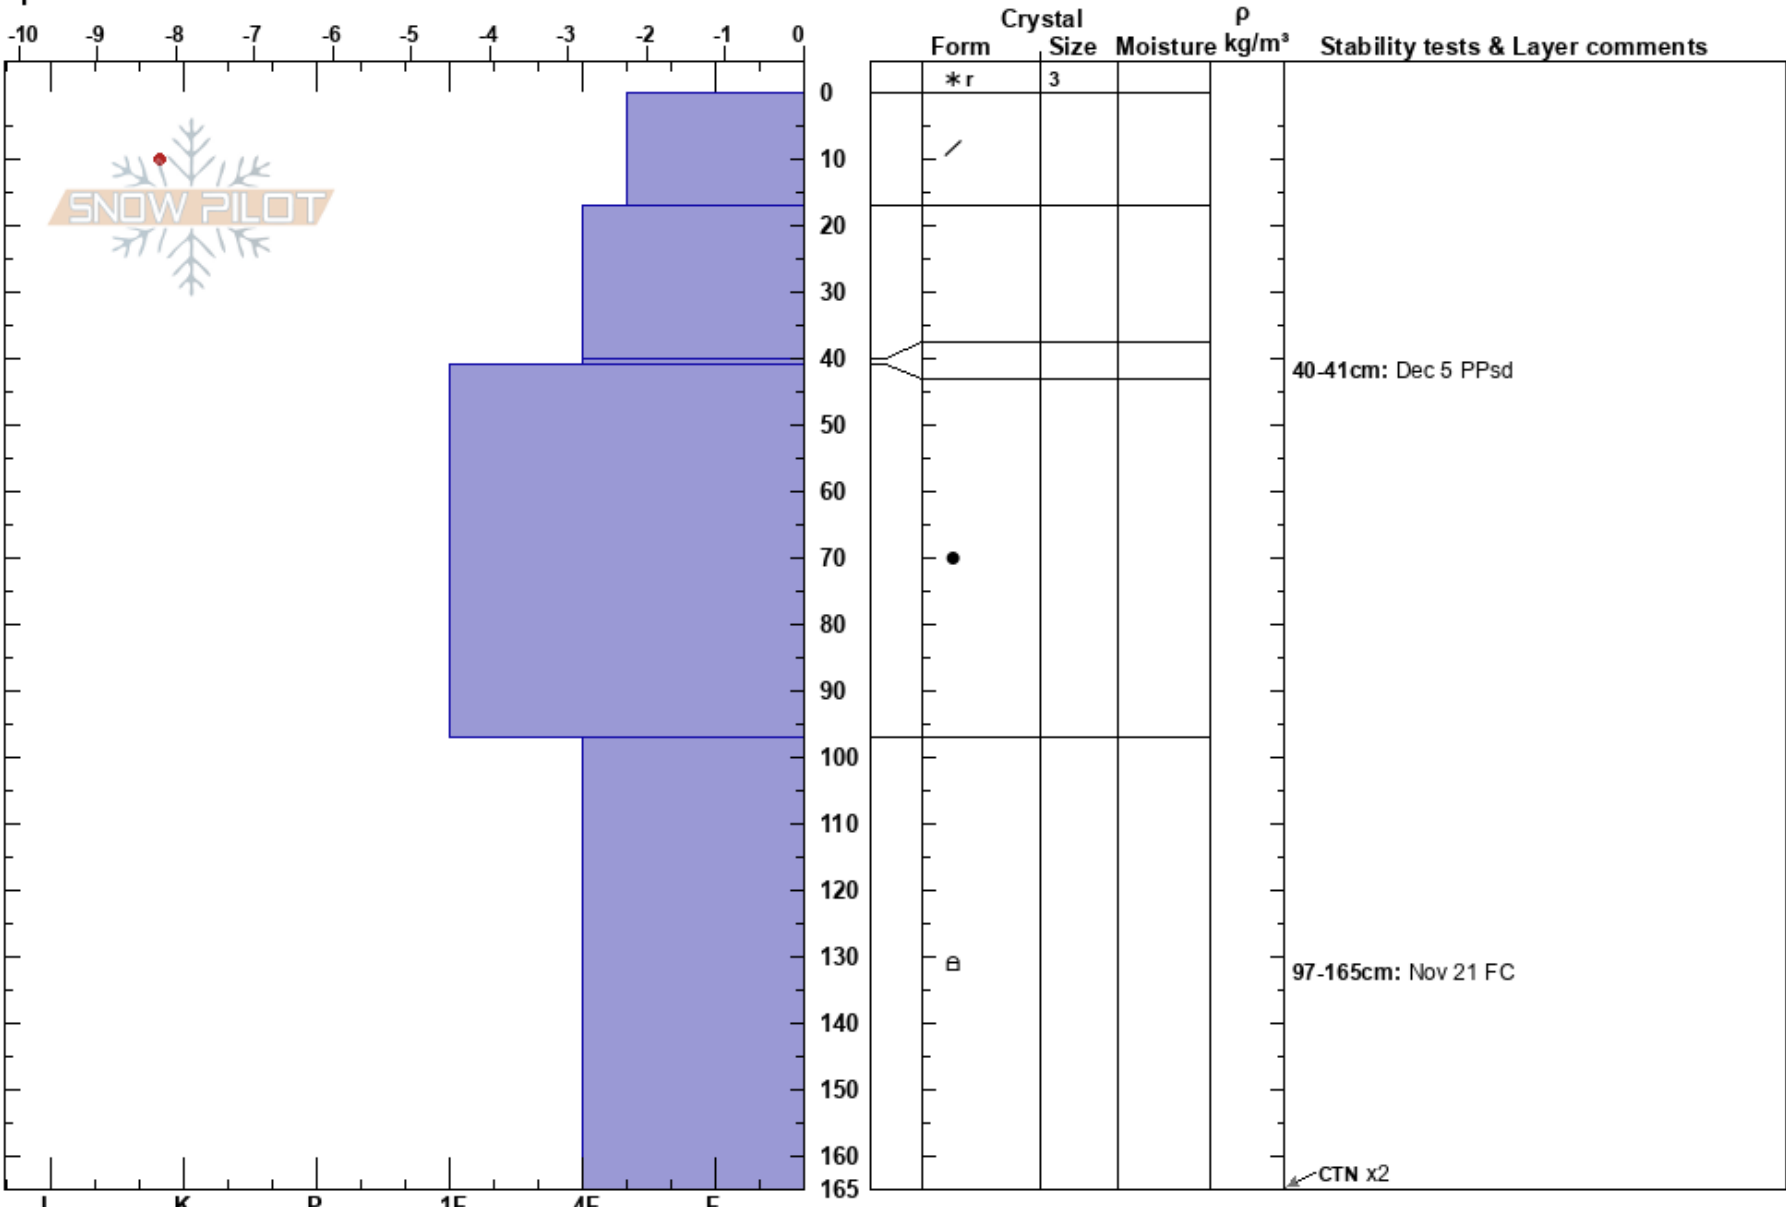

Hitman  
 Monashee  
 BC  
 Elevation: 1804 m  
 Aspect: NE  
 Specifics:

Mustang Powder  
 17/12/2022 - 11:51  
 Co-ord:  
 Slope Angle: 35°  
 Wind Loading:

Stability:  
 Air Temperature:  
 Sky Cover: OVC  
 Precipitation: S-1  
 Wind: Calm

HS:165  
 Layer Notes:  
 40-41cm: Dec 5 PPsd  
 97-165cm: Nov 21 FC  
 97-165cm: Problematic layer

Notes: Gladed trees