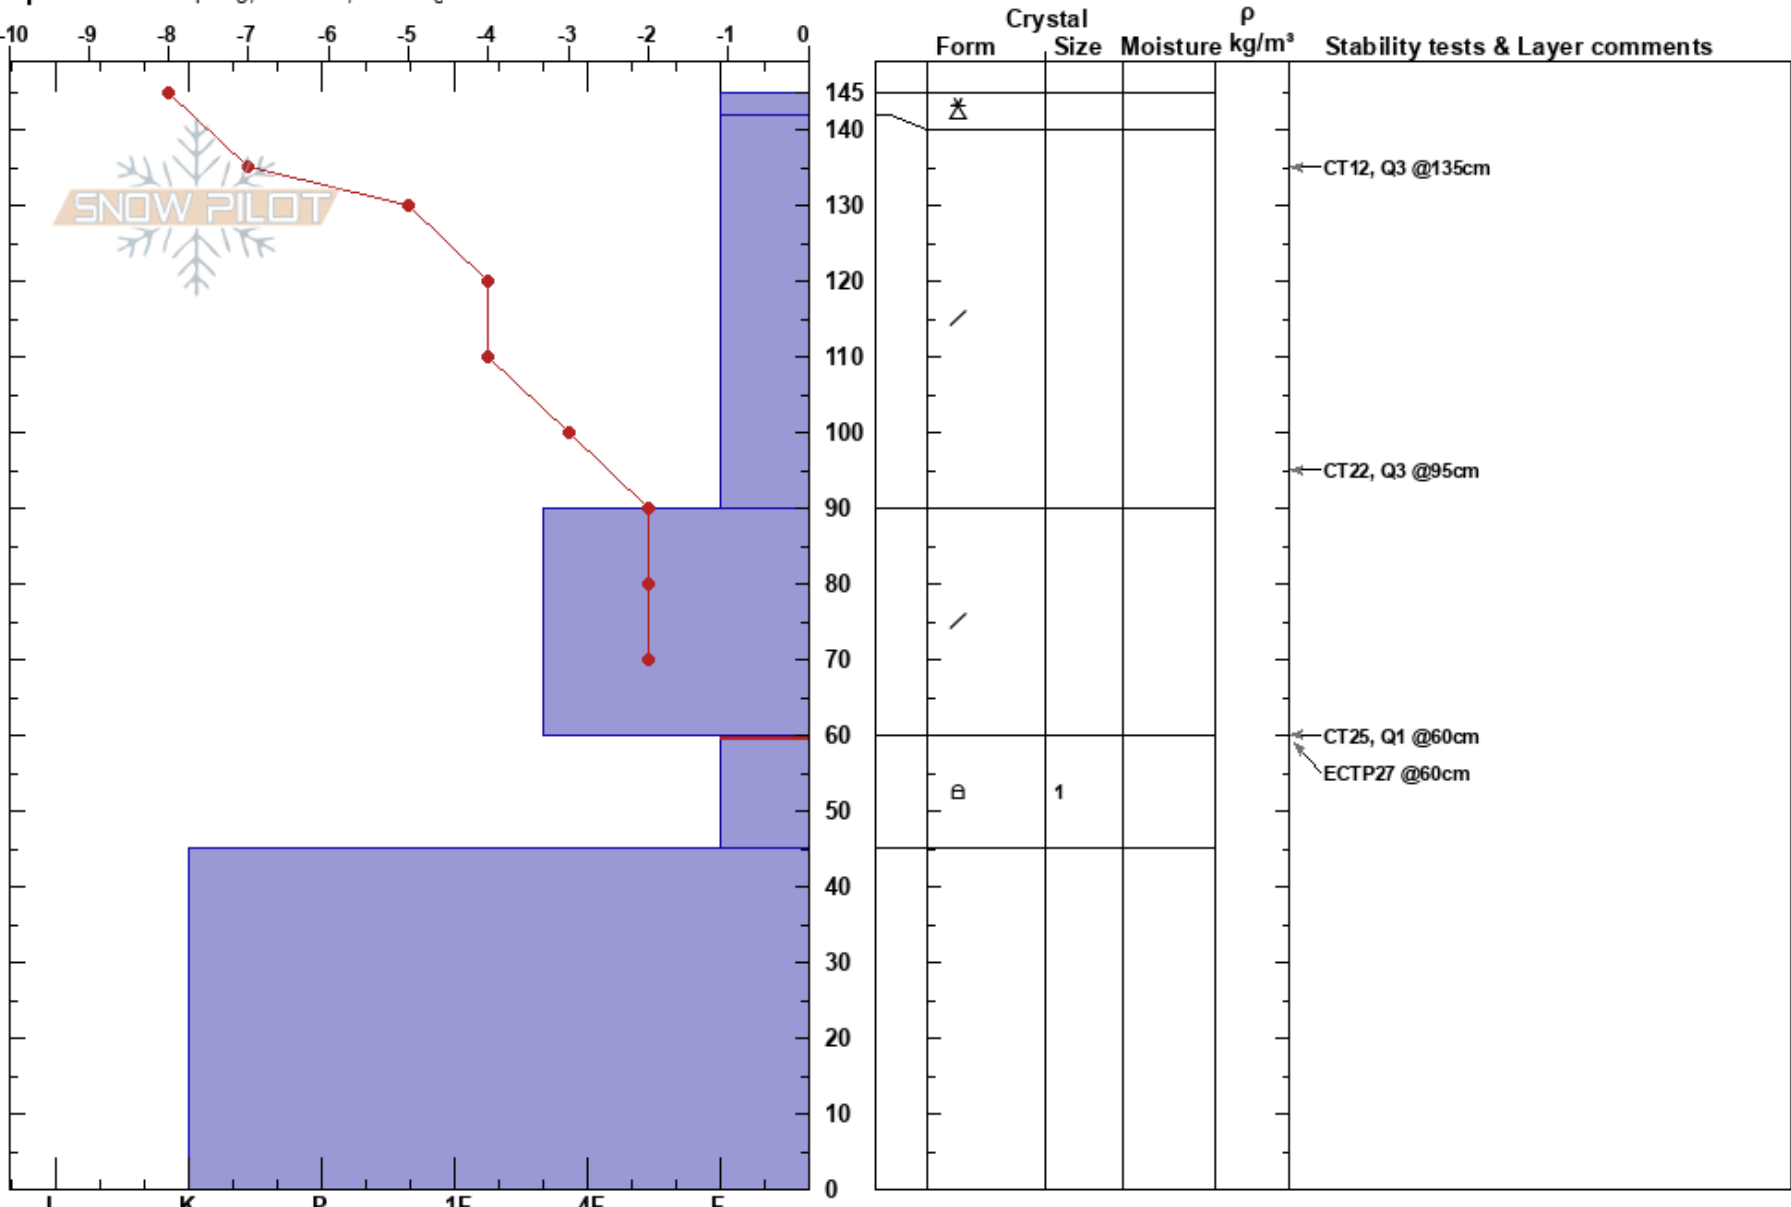

West Willow
 Bitterroot
 ID
 Elevation: 5750 ft
 Aspect: 0°
 Specifics: Collapsing, localized; Cracking

Melissa Hendrickson
 12/21/2017 - 11:00am
 Co-ord: 47.44641N, -115.78056W
 Slope Angle: 37°
 Wind Loading: previous

Stability: Fair
 Air Temperature: -8°C
 Sky Cover: SCT
 Precipitation: NO
 Wind: NW Light Breeze

HS:145
 PF:70
 60-45cm:Problematic layer

Notes: Pit on SE aspect showed same layers, just less snowpack. Had ECTP10-Q1 on the same layer.